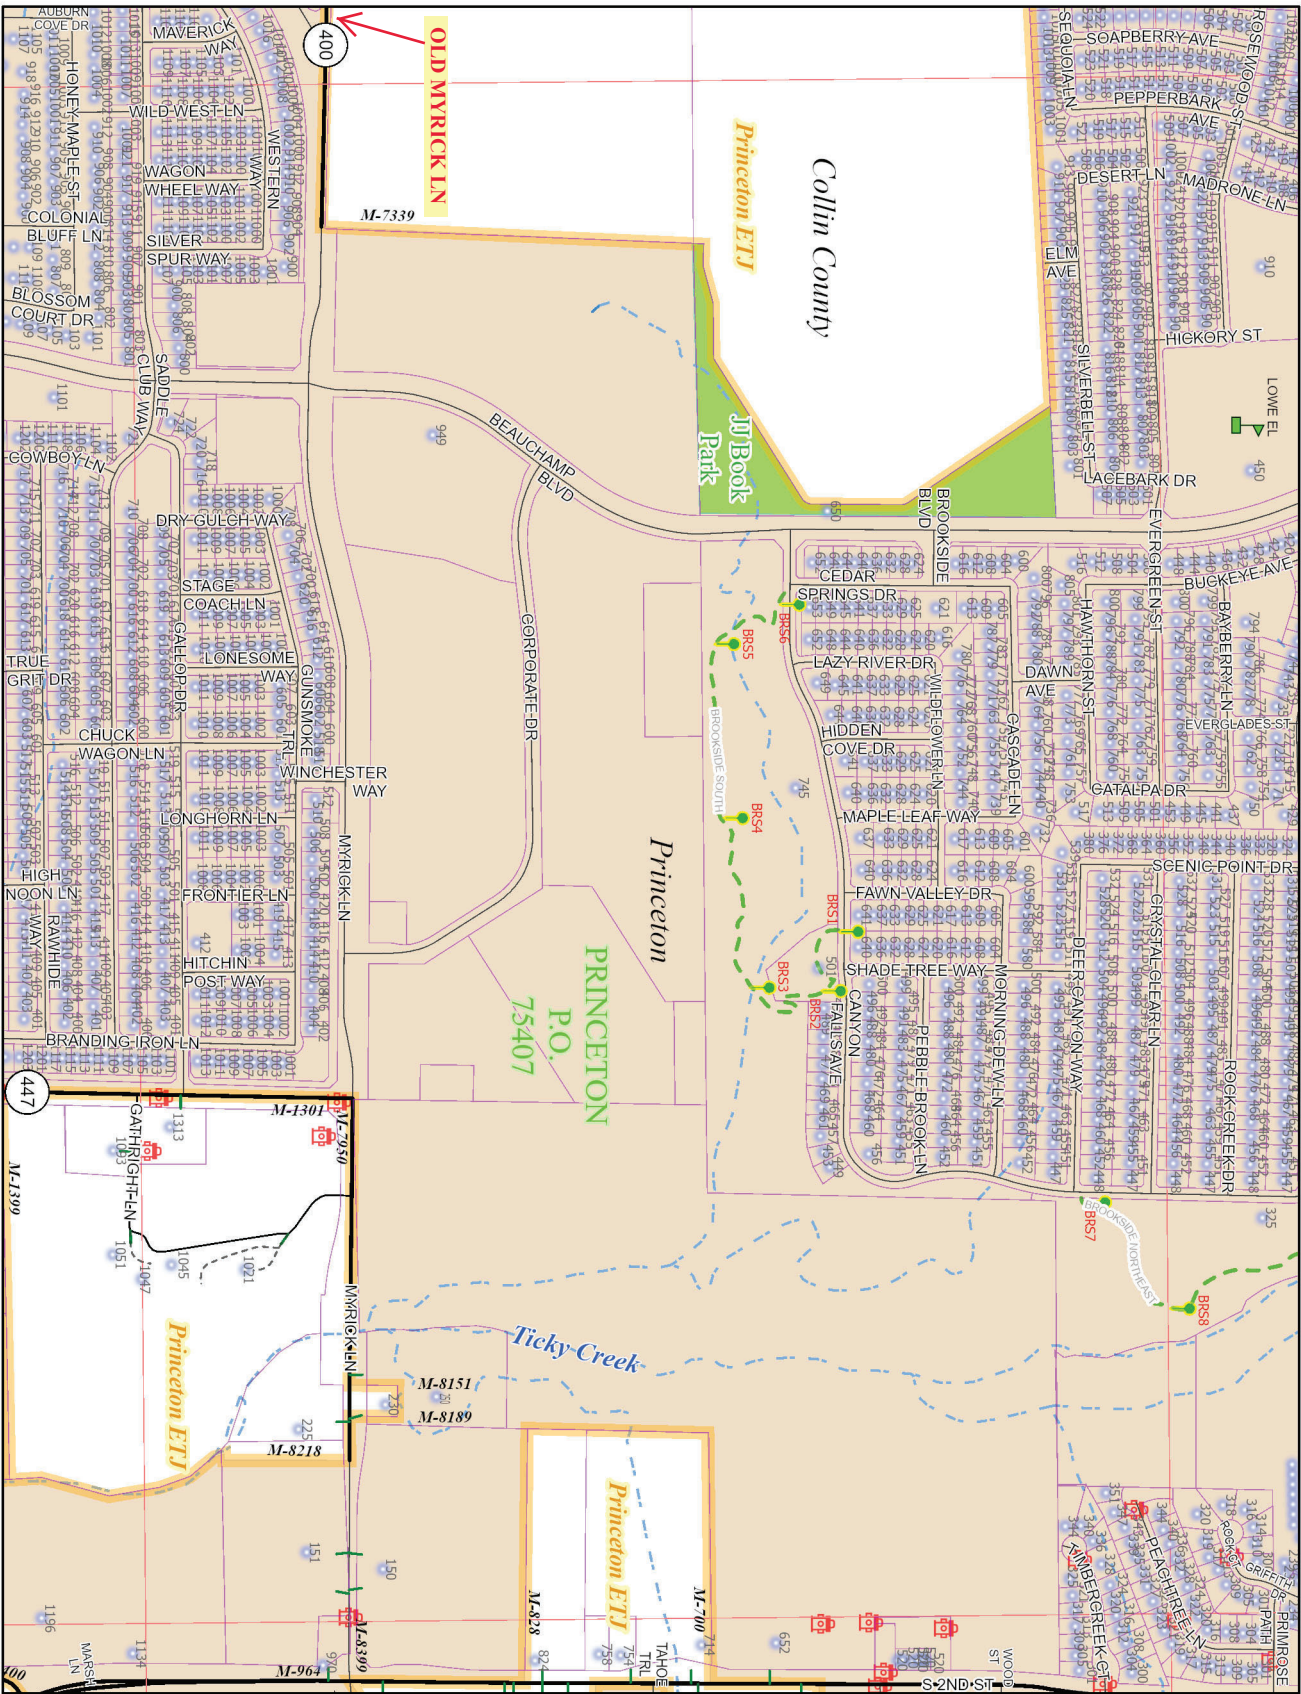

Legend

- Map Boundary
- Asphalt/Concrete
- Rock
- Dirt
- Private/Urban
- County Line
- Rail
- CCAD Parcel
- Rural MSAG
- 75069 Zip Code
- Anna City ETJ
- City ETJ
- UMBS
- Fire Hydrant

911	9K4	9K1
912	9K3	9K2
811	8K4	8K1

This map is a graphic representation of Collin County and should only be used for illustrative purposes. In no way should this map be used to settle any boundary dispute or locational conflict.

Collin County Road Atlas

Farm to Market

County Road