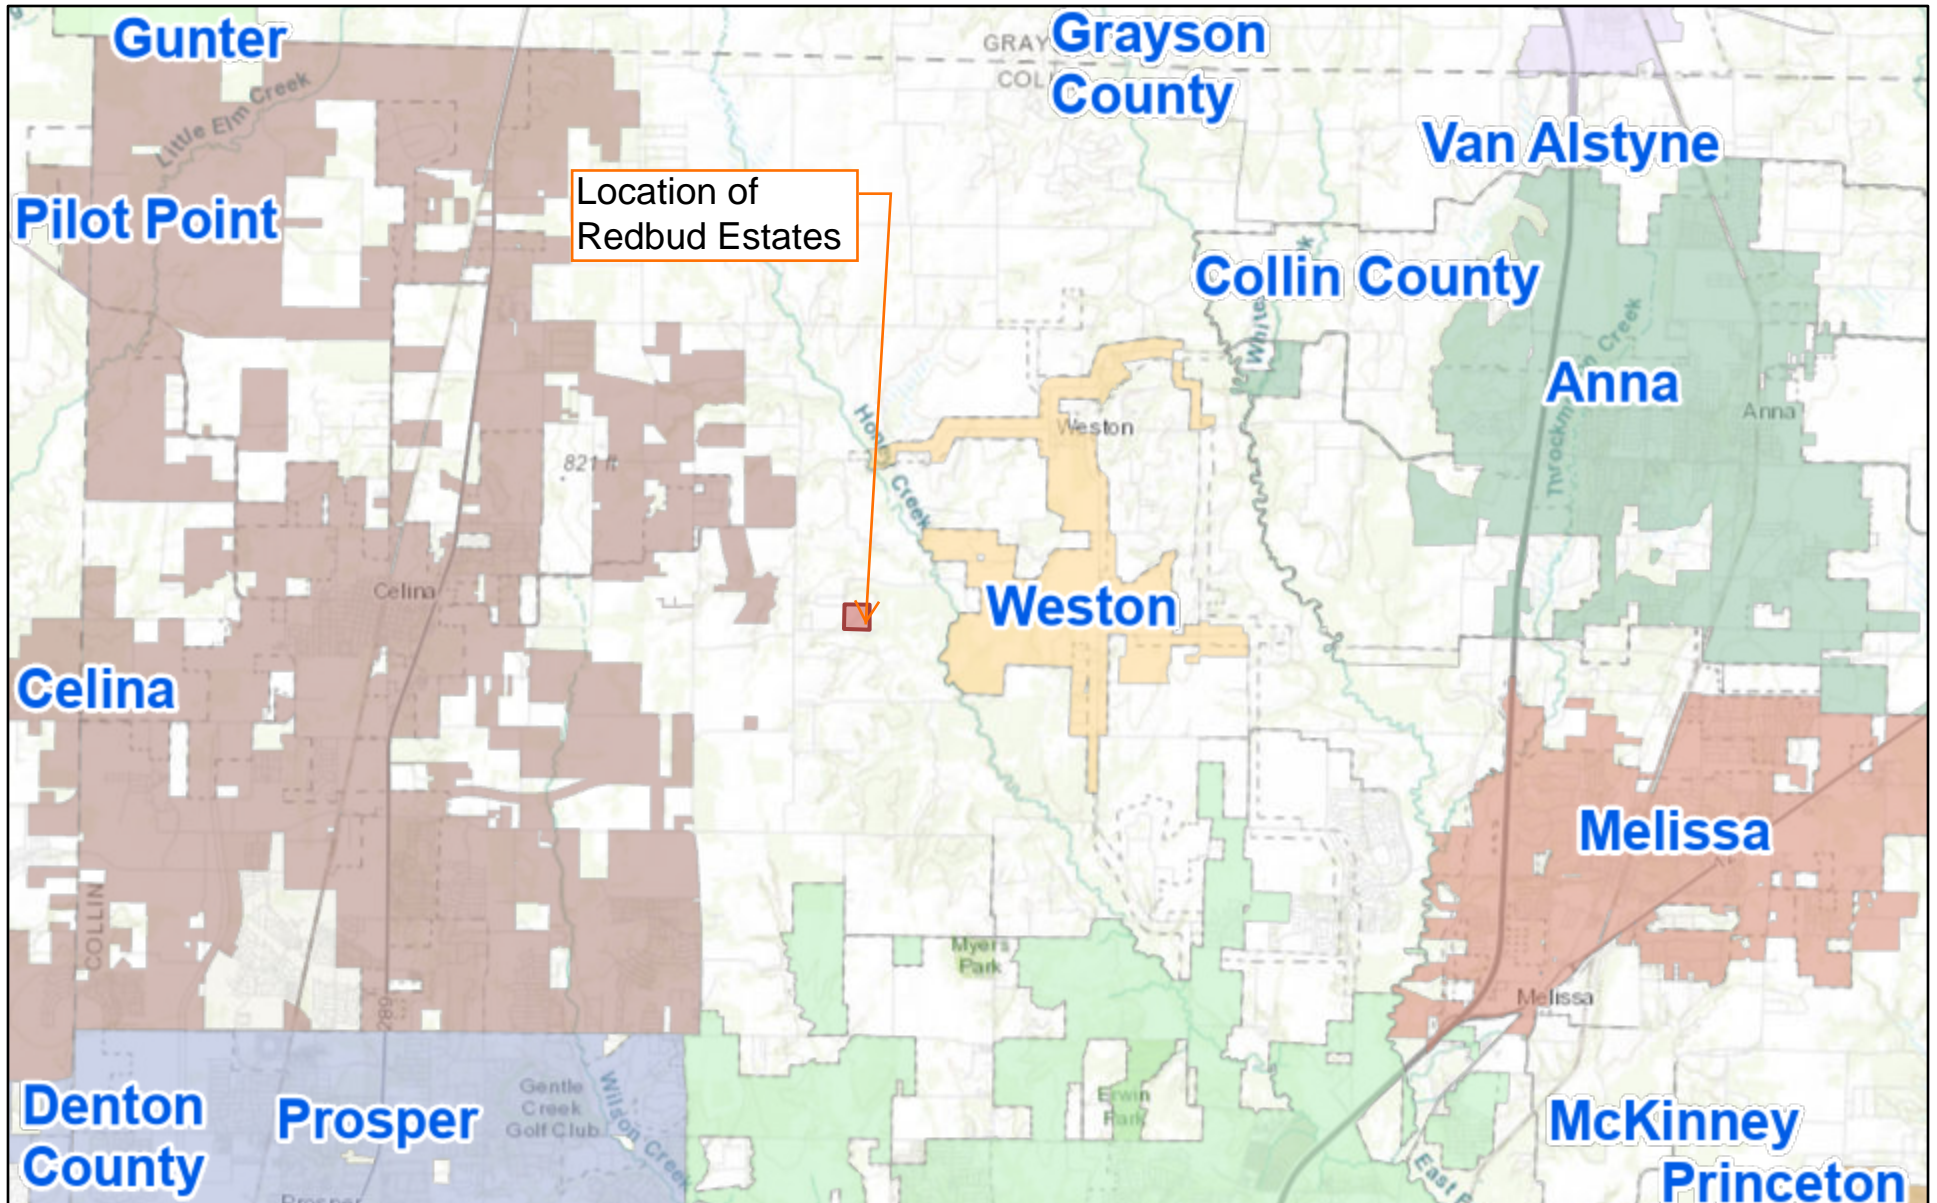

REDBUD ESTATES

Redbud Estates is located on CR 171 approximately 2.75 miles southwest of the City of Weston

1:144,448
0 1 2 4 mi
0 1.5 3 6 km
Gabriela, bmf, Texas Parks & Wildlife, Esri, HERE, Garmin, USGS, NGA, EPA, USDA, NPS