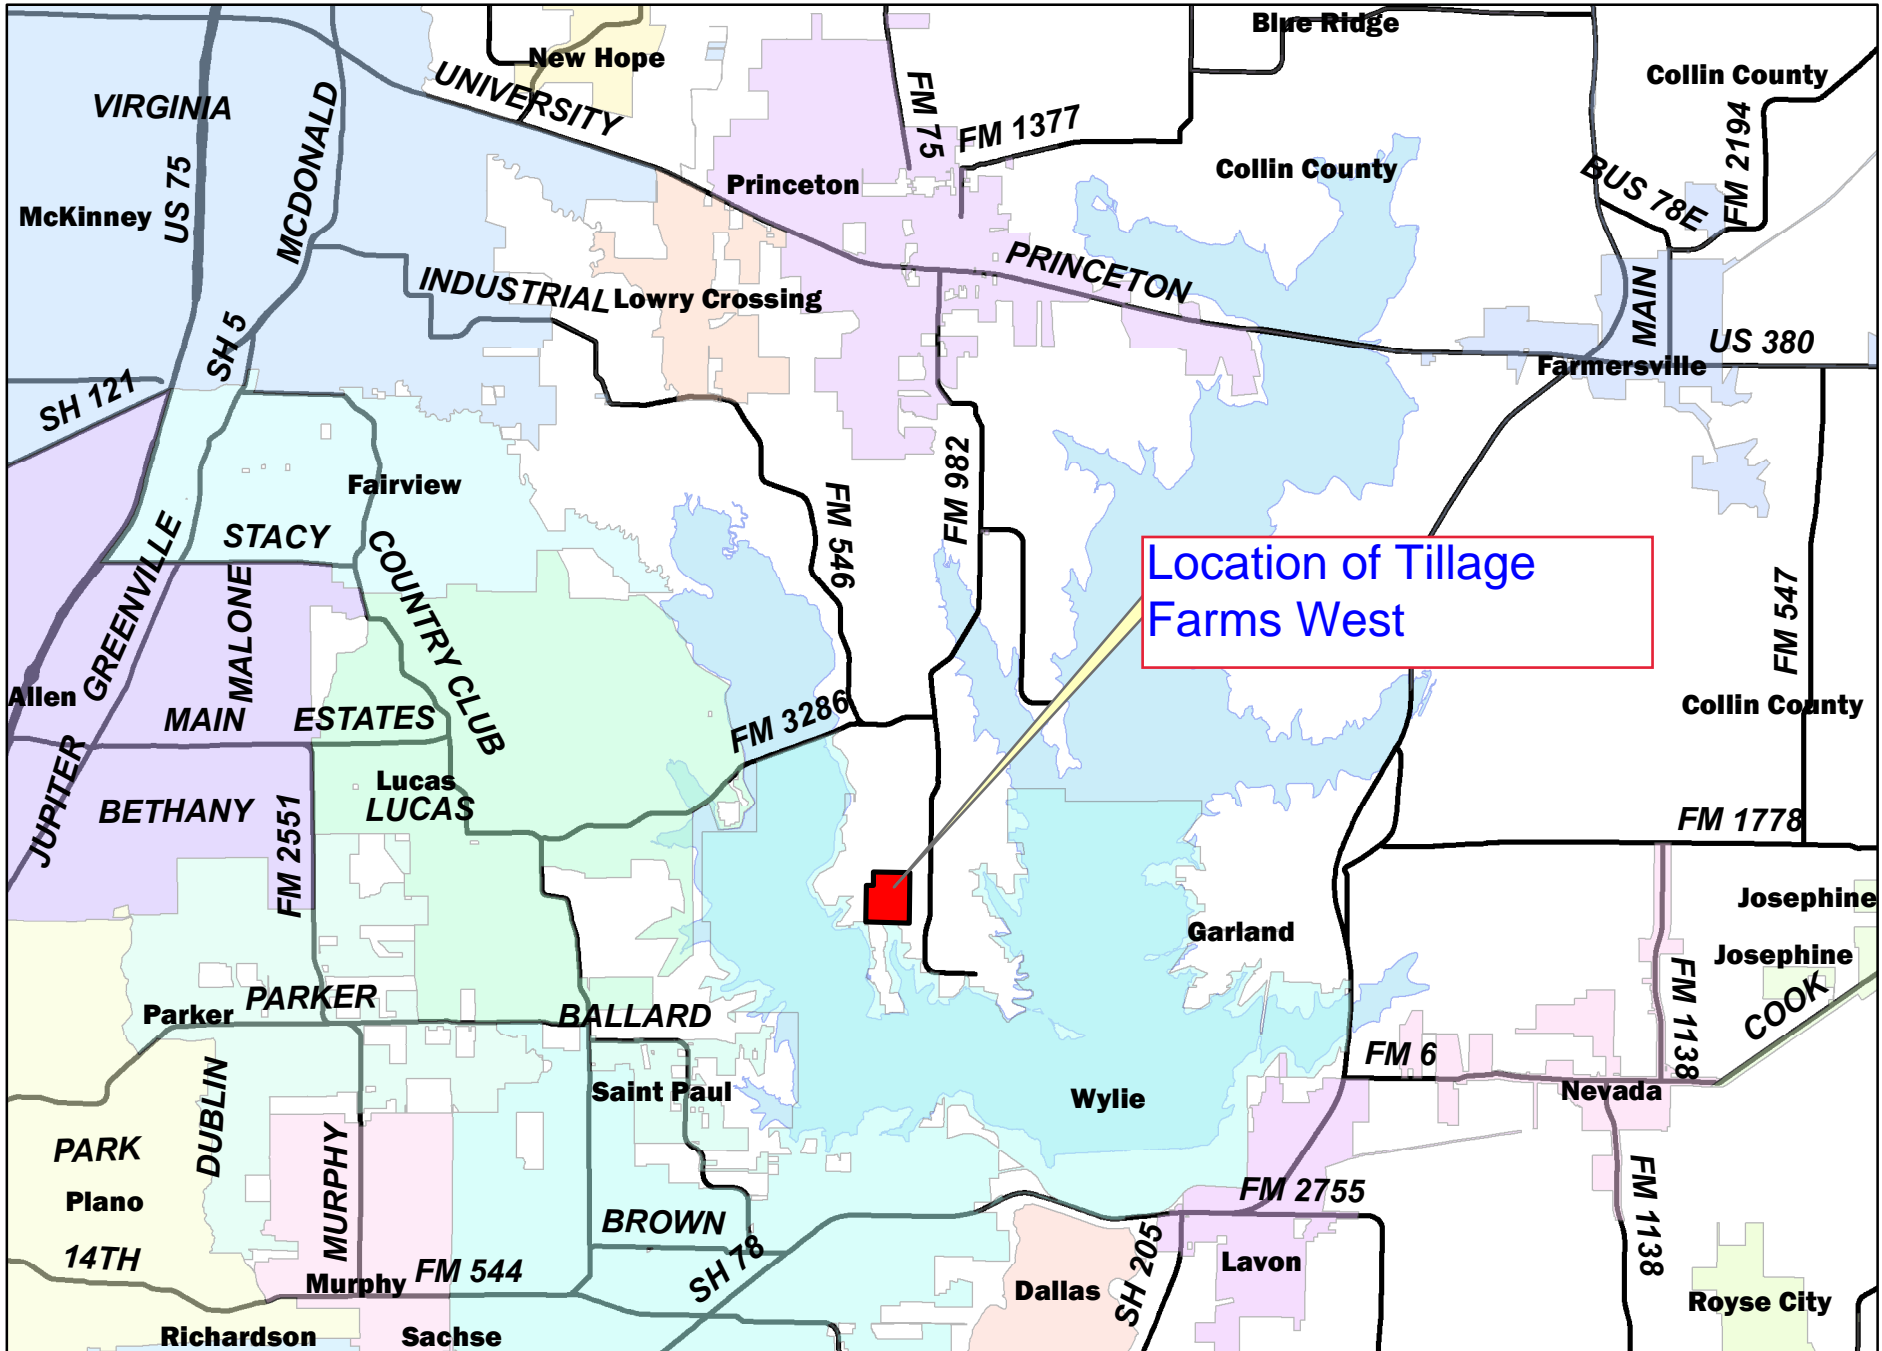

# TILLAGE FARMS WEST

Tillage Farms West is located on CR 437 approximately 7.5 miles south of the City of Princeton.