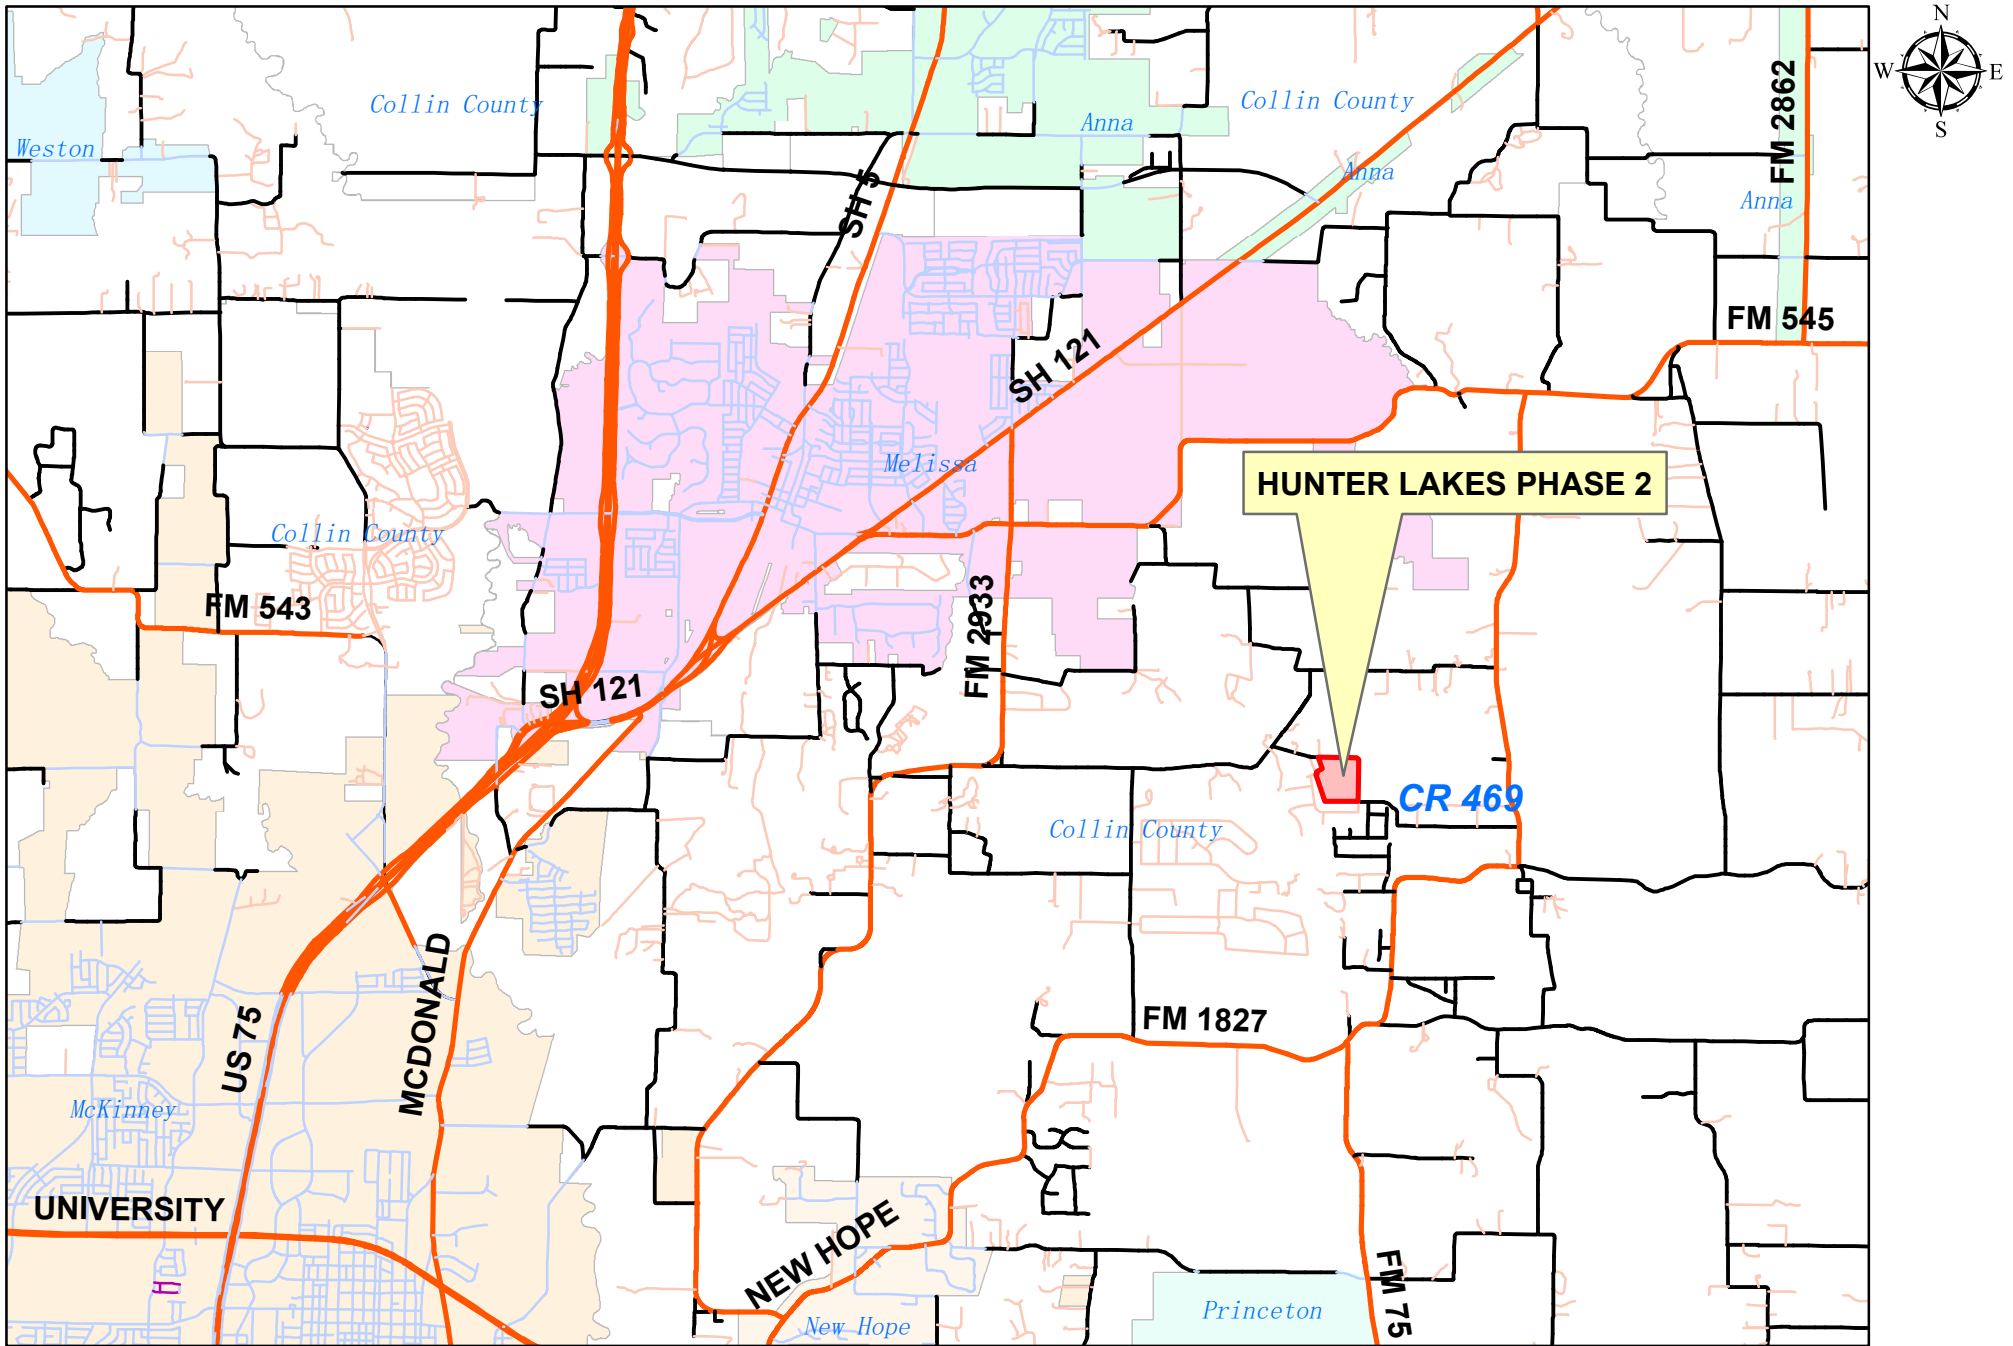

HUNTER LAKES PHASE 2

Hunter Lakes phase 2 is located on CR 469 approximately 4.0 miles East of Melissa