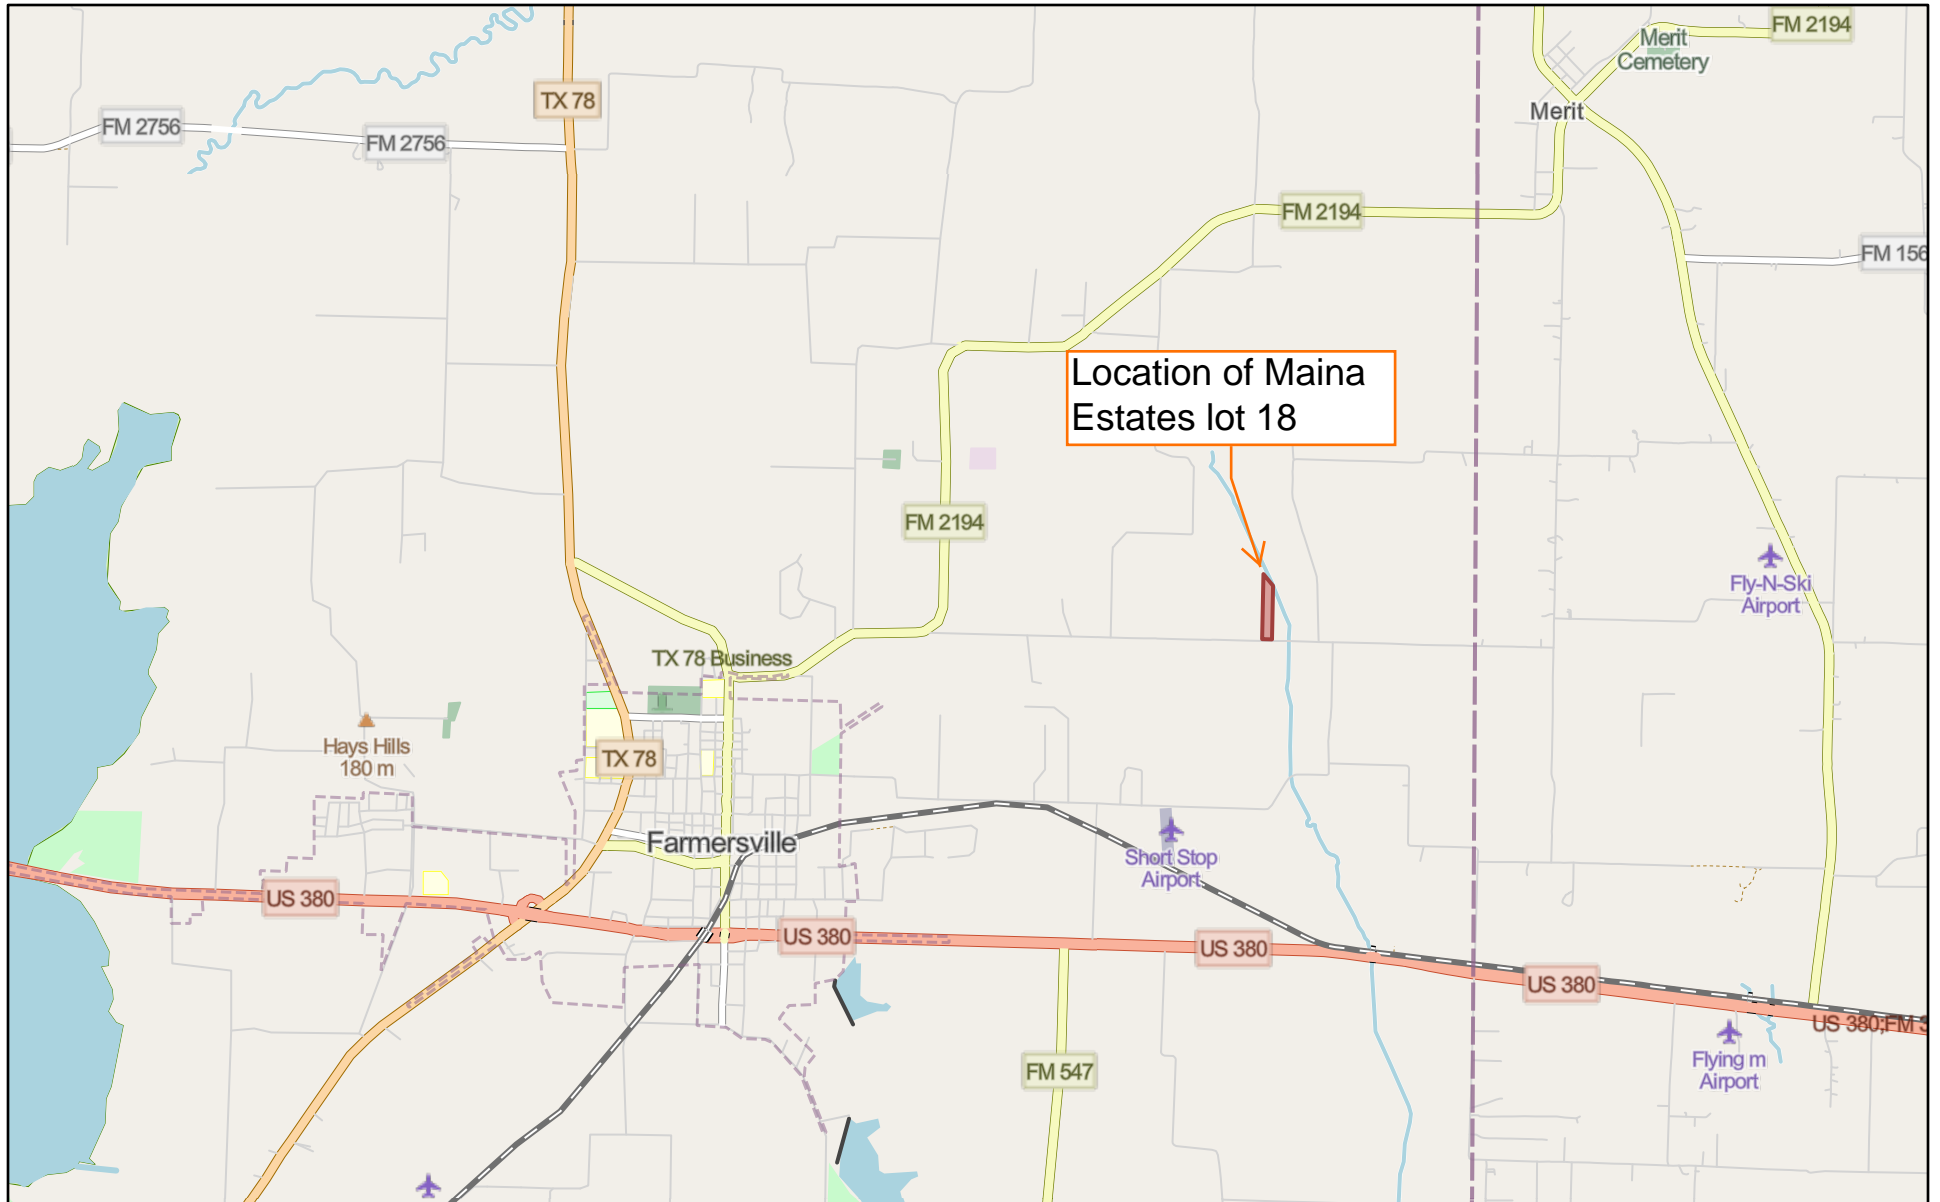

# MAINA ESTATES RE-PLAT

10/4/2022, 10:28:05 AM

Maina Estates is located on CR 656 approximately 2.9 miles northeast of the City of Farmersville.

Gabriela, bmf, Map data © OpenStreetMap contributors, Microsoft, Facebook, Inc. and its affiliates, Esri Community Maps contributors, Map

Collin County

Map data © OpenStreetMap contributors, Microsoft, Facebook, Inc. and its affiliates, Esri Community Maps contributors, Map layer by Esri | Gabriela, bmf | TCEQ Info Resources Division |