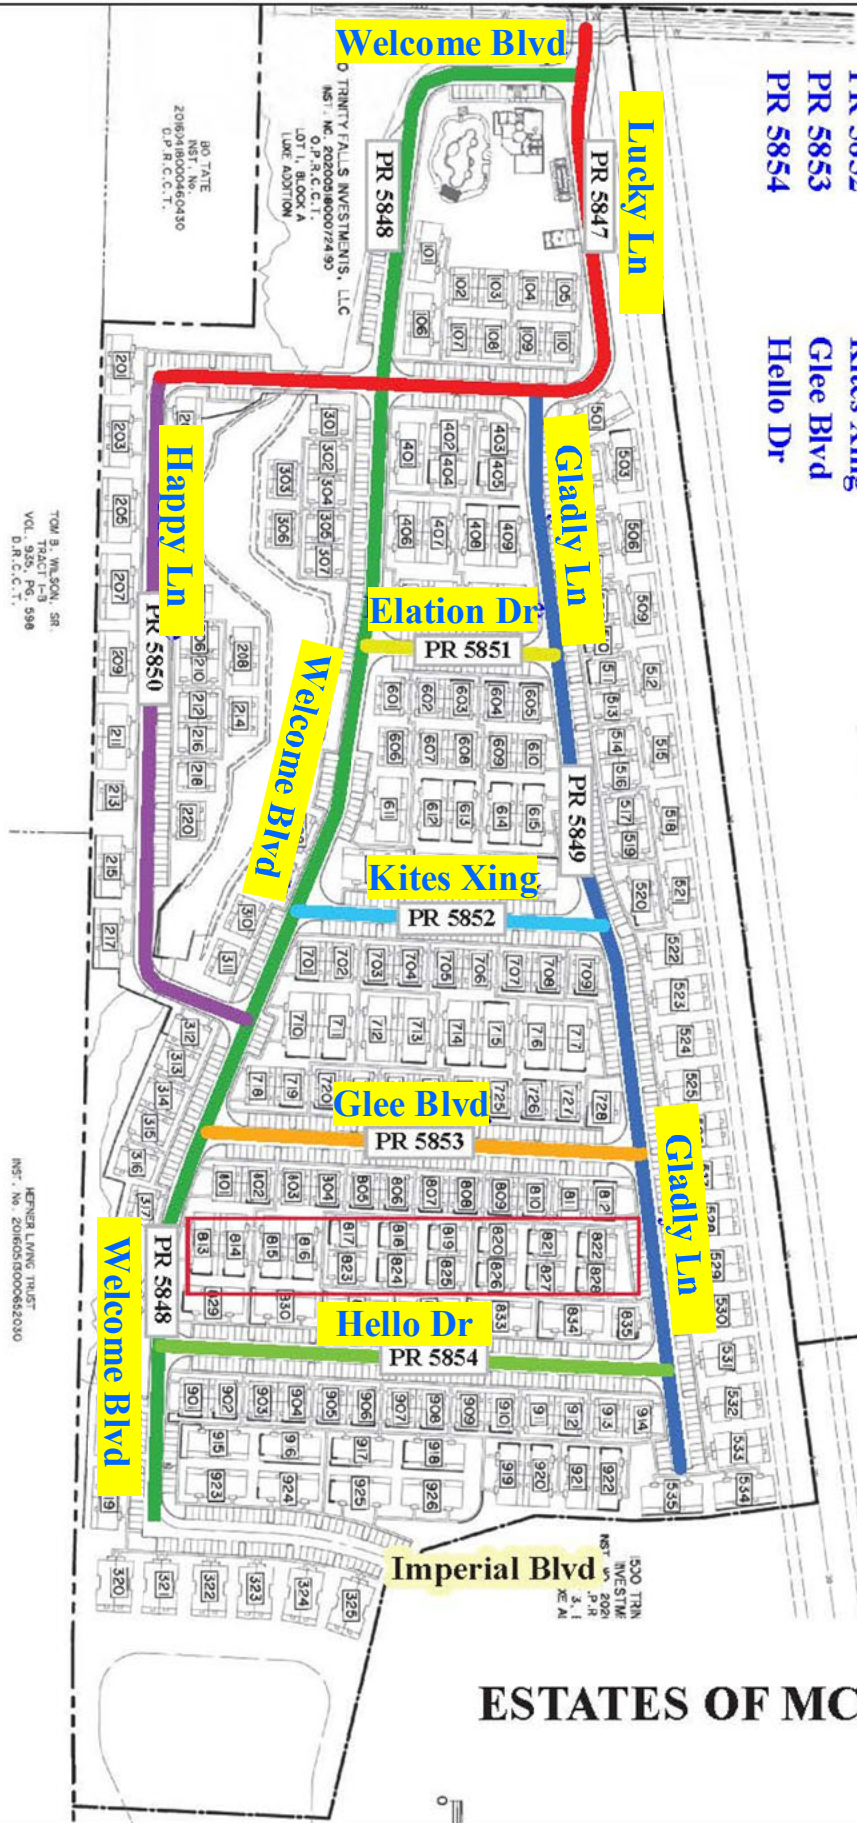

| Temp PR | Street Name |
|---------|--------------|
| PR 5847 | Lucky Ln |
| PR 5848 | Welcome Blvd |
| PR 5849 | Gladly Ln |
| PR 5850 | Happy Ln |
| PR 5851 | Elation Dr |
| PR 5852 | Kites Xing |
| PR 5853 | Glee Blvd |
| PR 5854 | Hello Dr |

ESTATES OF MCKINNEY