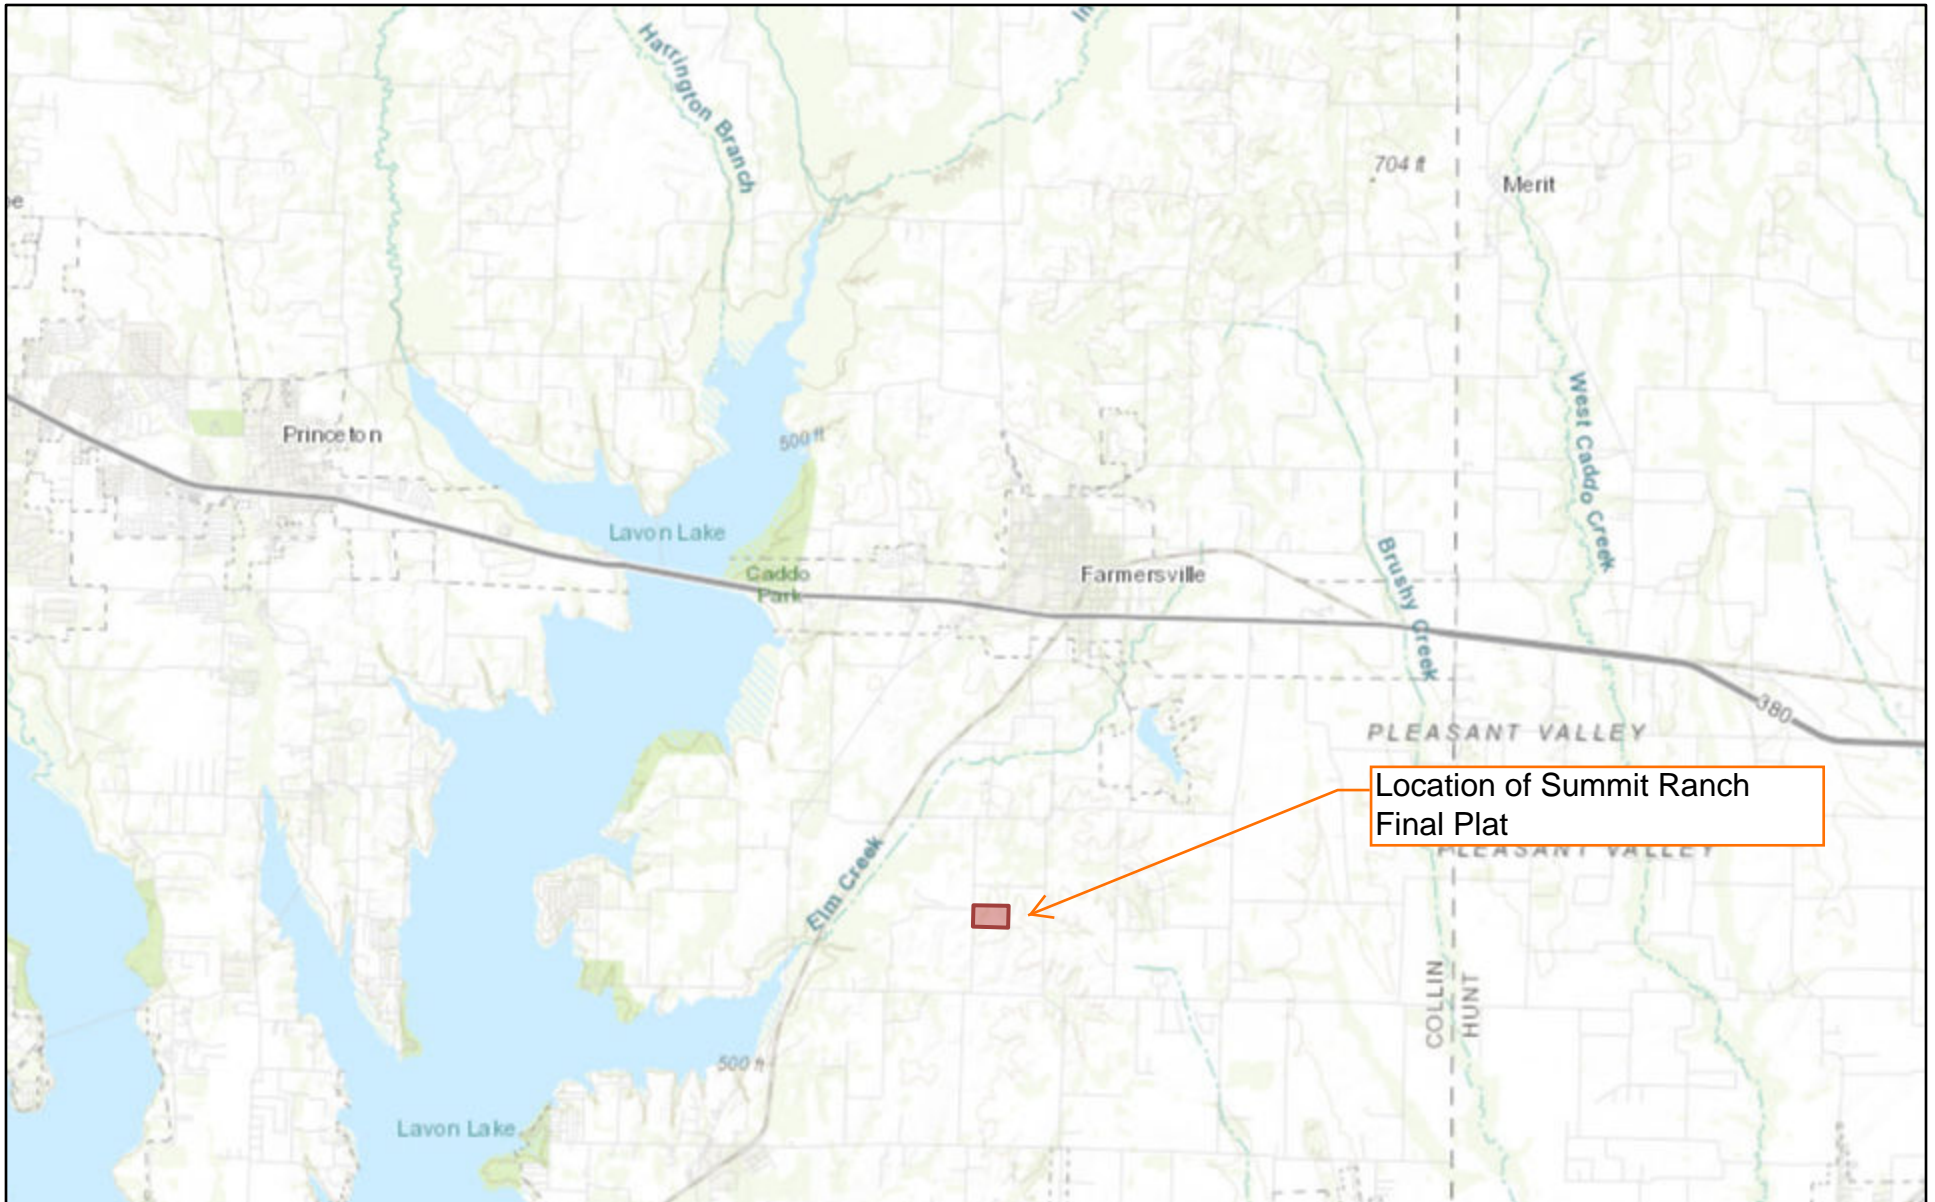

# Summit Ranch

8/30/2022, 10:07:06 AM

Summit Ranch is located on CR 601 approximately 3.6 miles south of the City of Farmersville.  
Existing address 3115 CR 601.

Gabriela, bmf, Texas Parks & Wildlife, Esri, HERE, Garmin, USGS, NGA, EPA, USDA, NPS