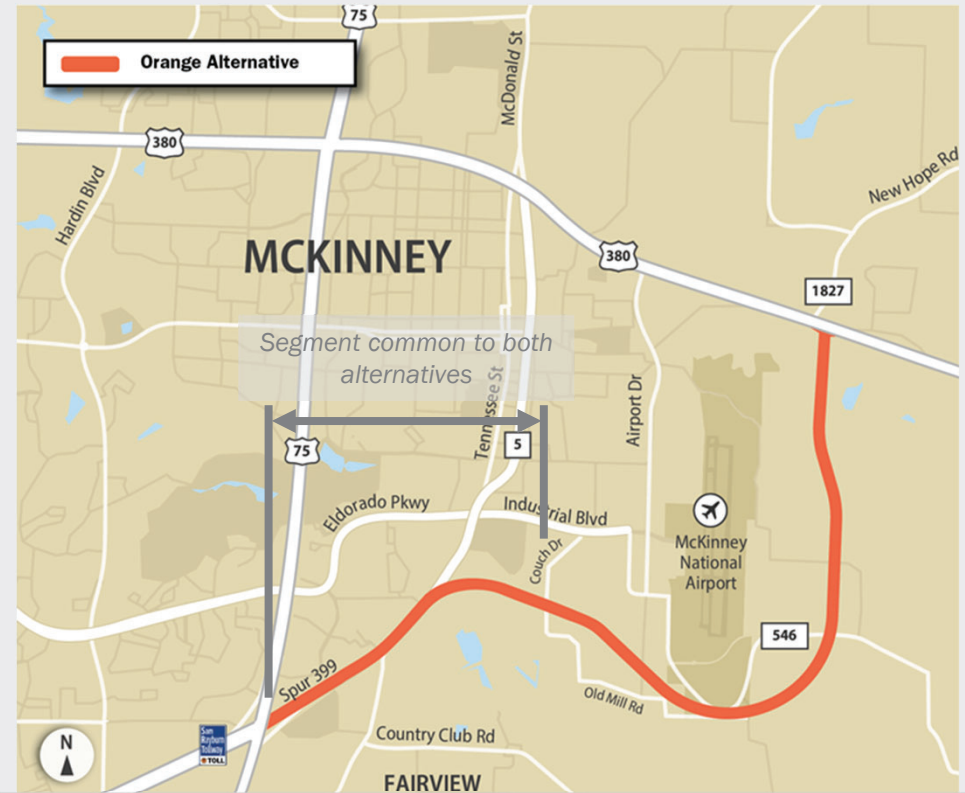

### ORANGE ALTERNATIVE

The Orange Alternative is on new location south and east of the Airport, connecting existing Spur 399 and US 75 with US 380.

Modifications may continue to be made to the alignments as the study progresses.