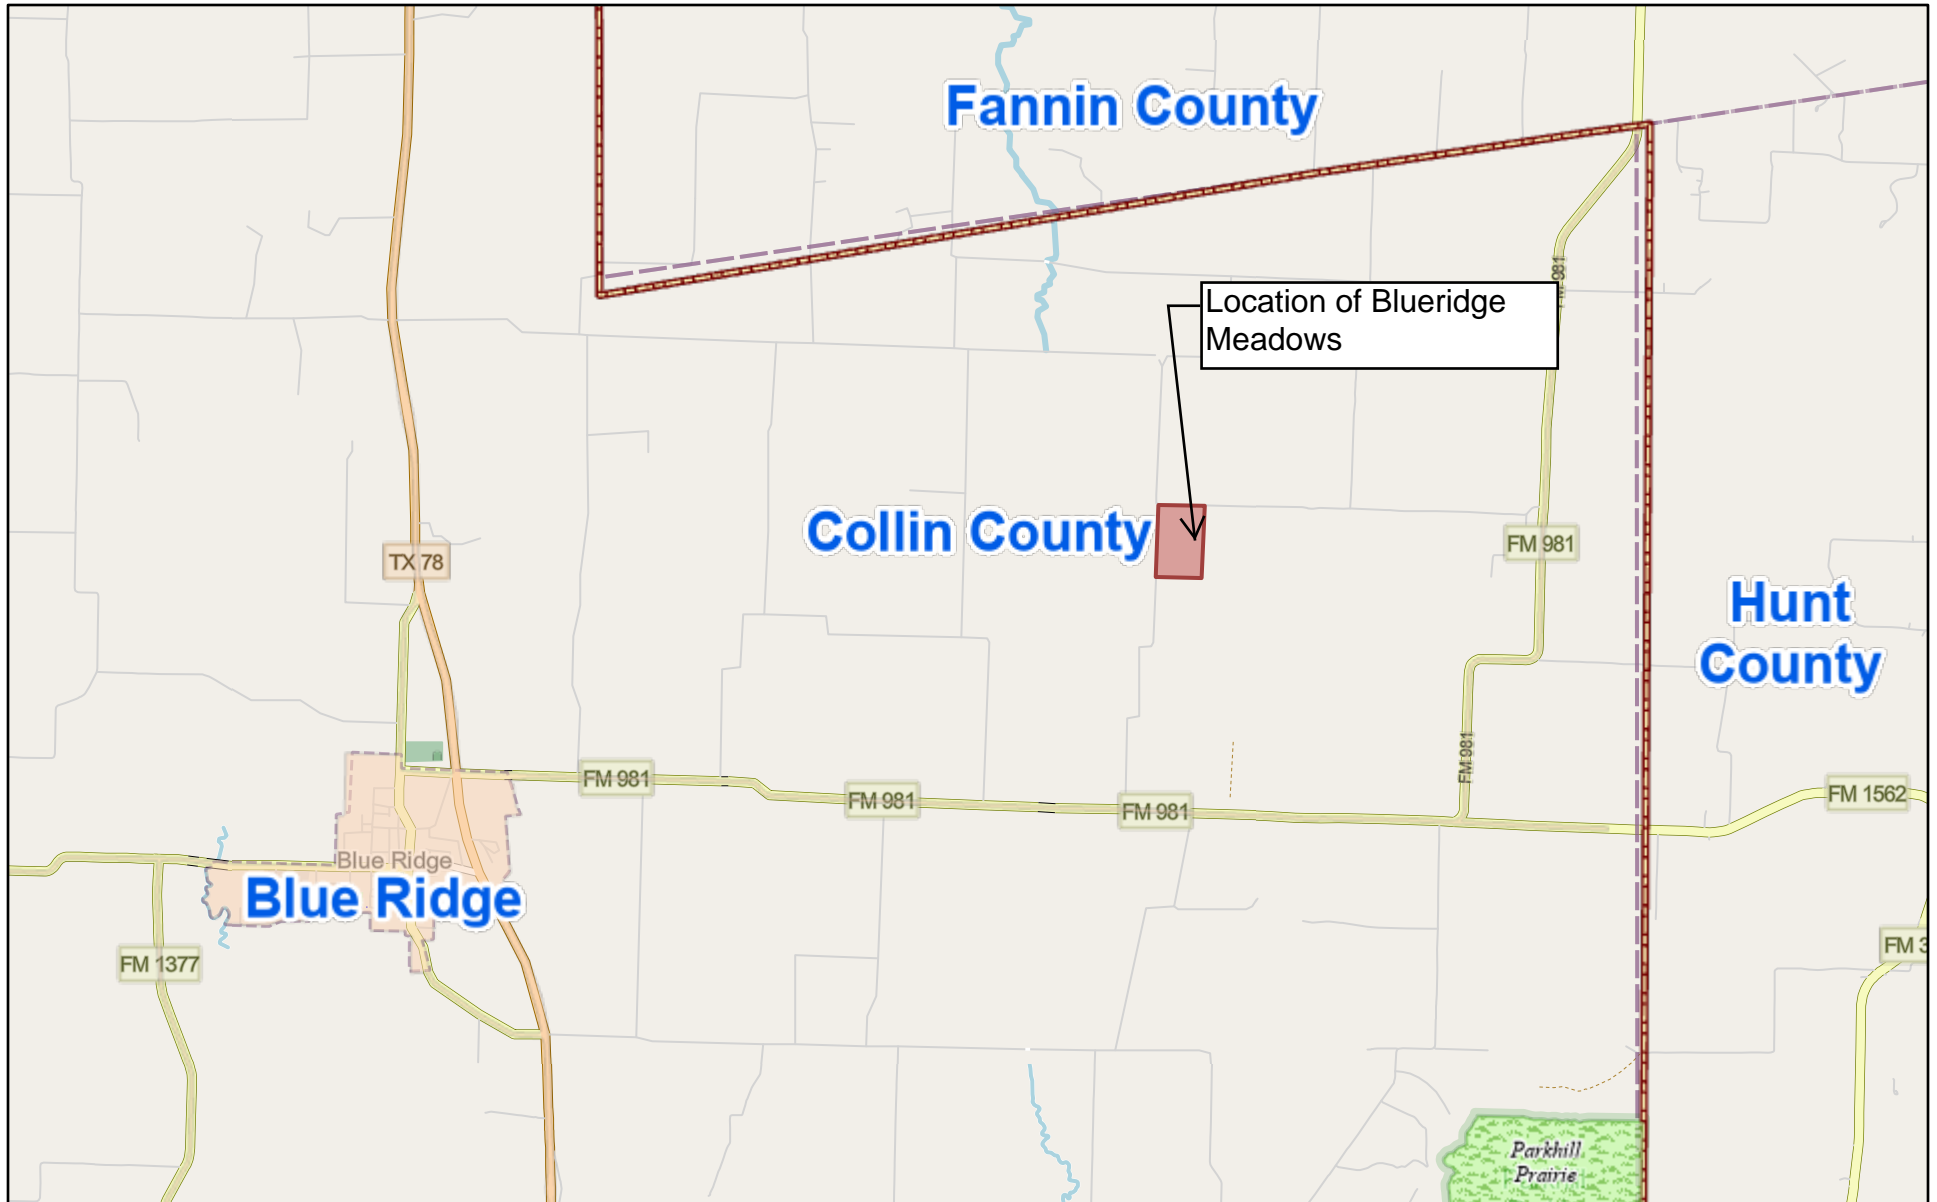

# BLUERIDGE MEADOWS

Blueridge Meadows is located at the corner of CR 1100 and CR 670, approximately 4.1 miles northeast of Blue Ridge.

Gabriela, bmf, Map data © OpenStreetMap contributors, Microsoft, Facebook, Inc. and its affiliates, Esri Community Maps contributors, Map

Collin County