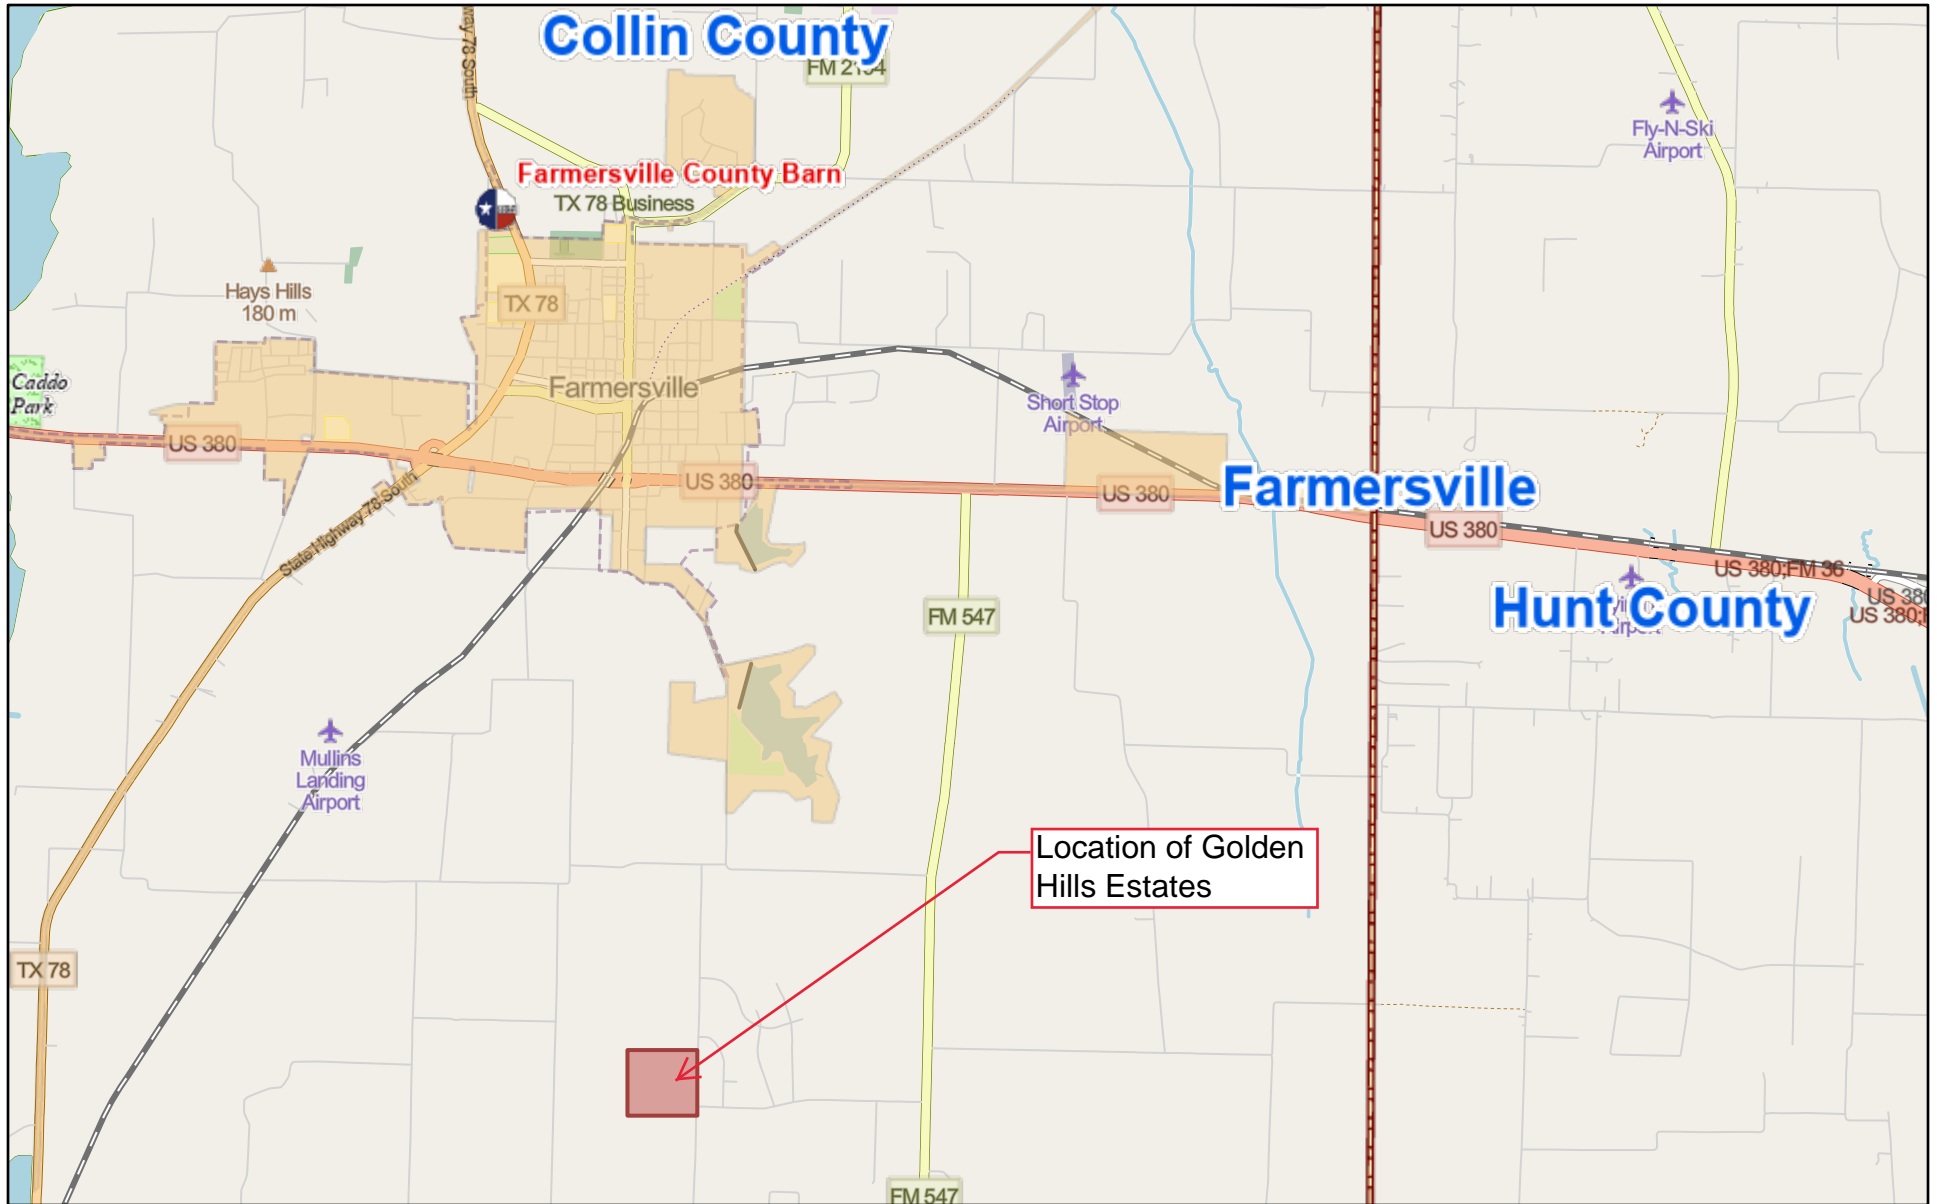

GOLDEN HILLS ESTATES

Golden Hills Estates is located on CR 645 at the intersection of CR 646, approximately 3.3 miles south of Farmersville.

Gabriela, bmf, Map data © OpenStreetMap contributors, Microsoft, Facebook, Inc. and its affiliates, Esri Community Maps contributors, Map

Collin County