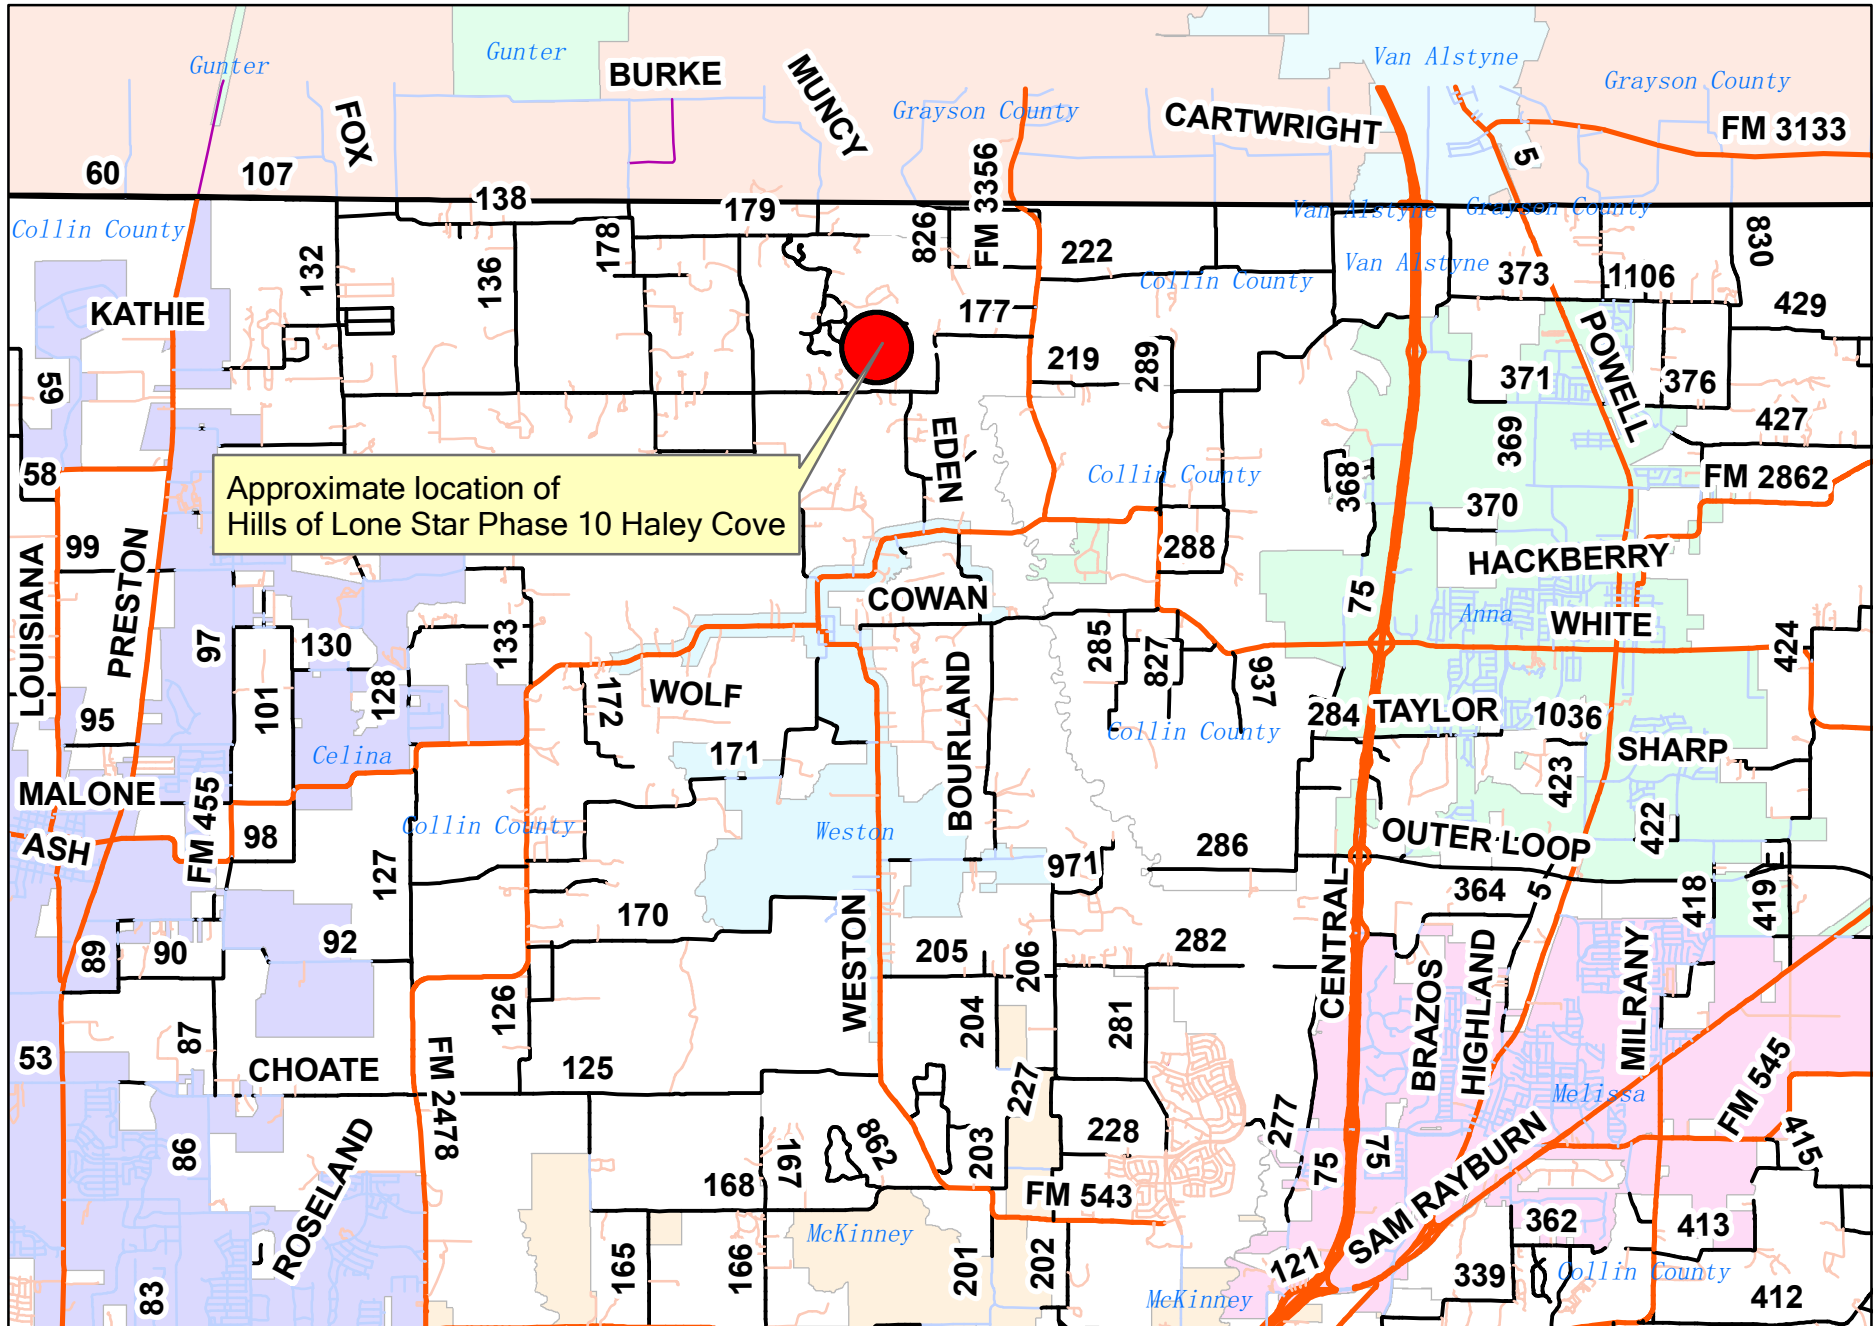

The Hills of Lone Star Phase 10 Haley Cove

The Hills of Lone Star phase 10, Haley Cove, is located approximately 2.5 miles north of Weston