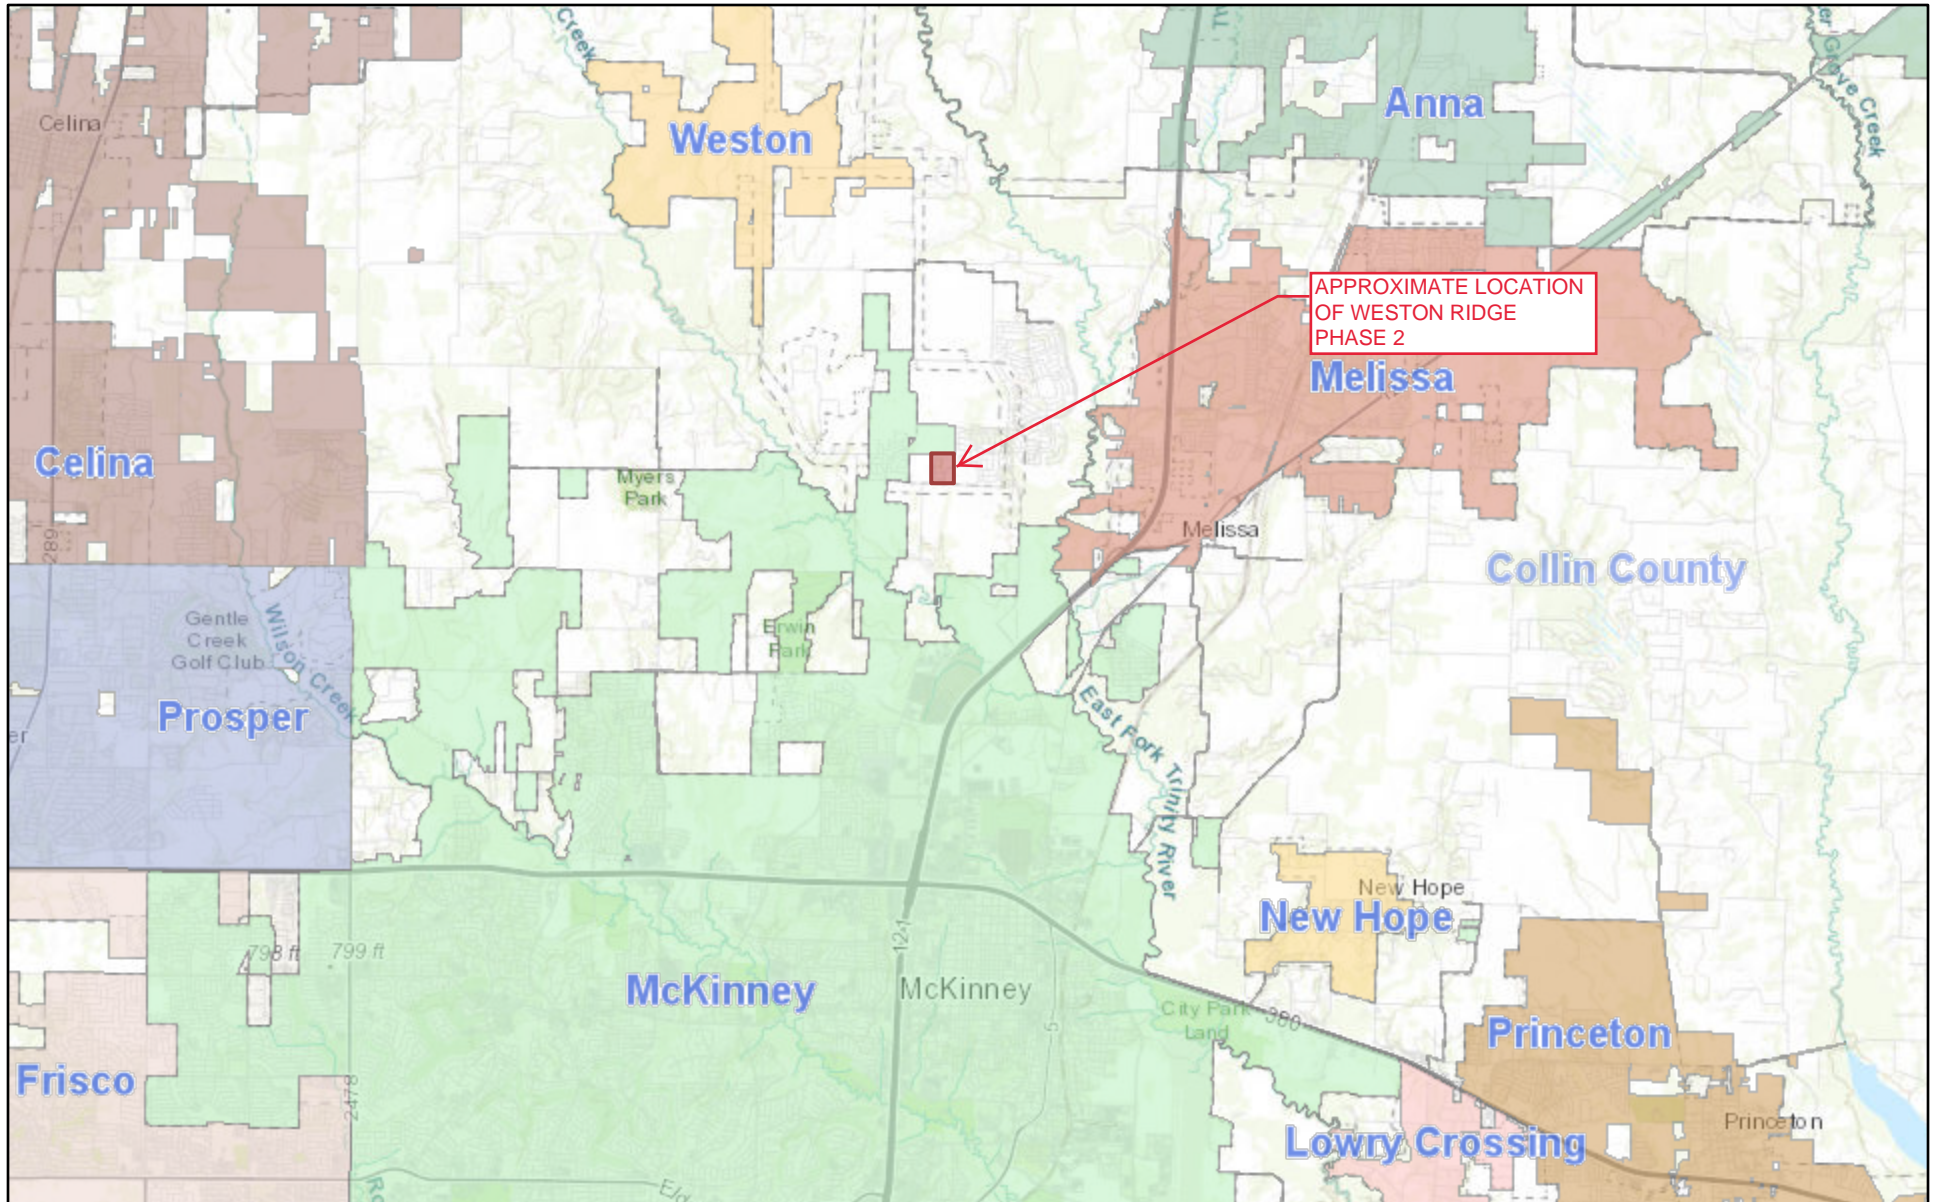

# WESTON RIDGE PHASE 2

5/11/2021, 8:22:08 AM

- City
- County

Weston Ridge phase 2 is located on FM 543 West of US 75 and approximately 4.8 miles Northwest of McKinney

Sources: Esri, HERE, Garmin, Intermap, increment P Corp., GEBCO, USGS, FAO, NPS, NRCAN, GeoBase, IGN, Kadaster NL, Ordnance Survey, Esri