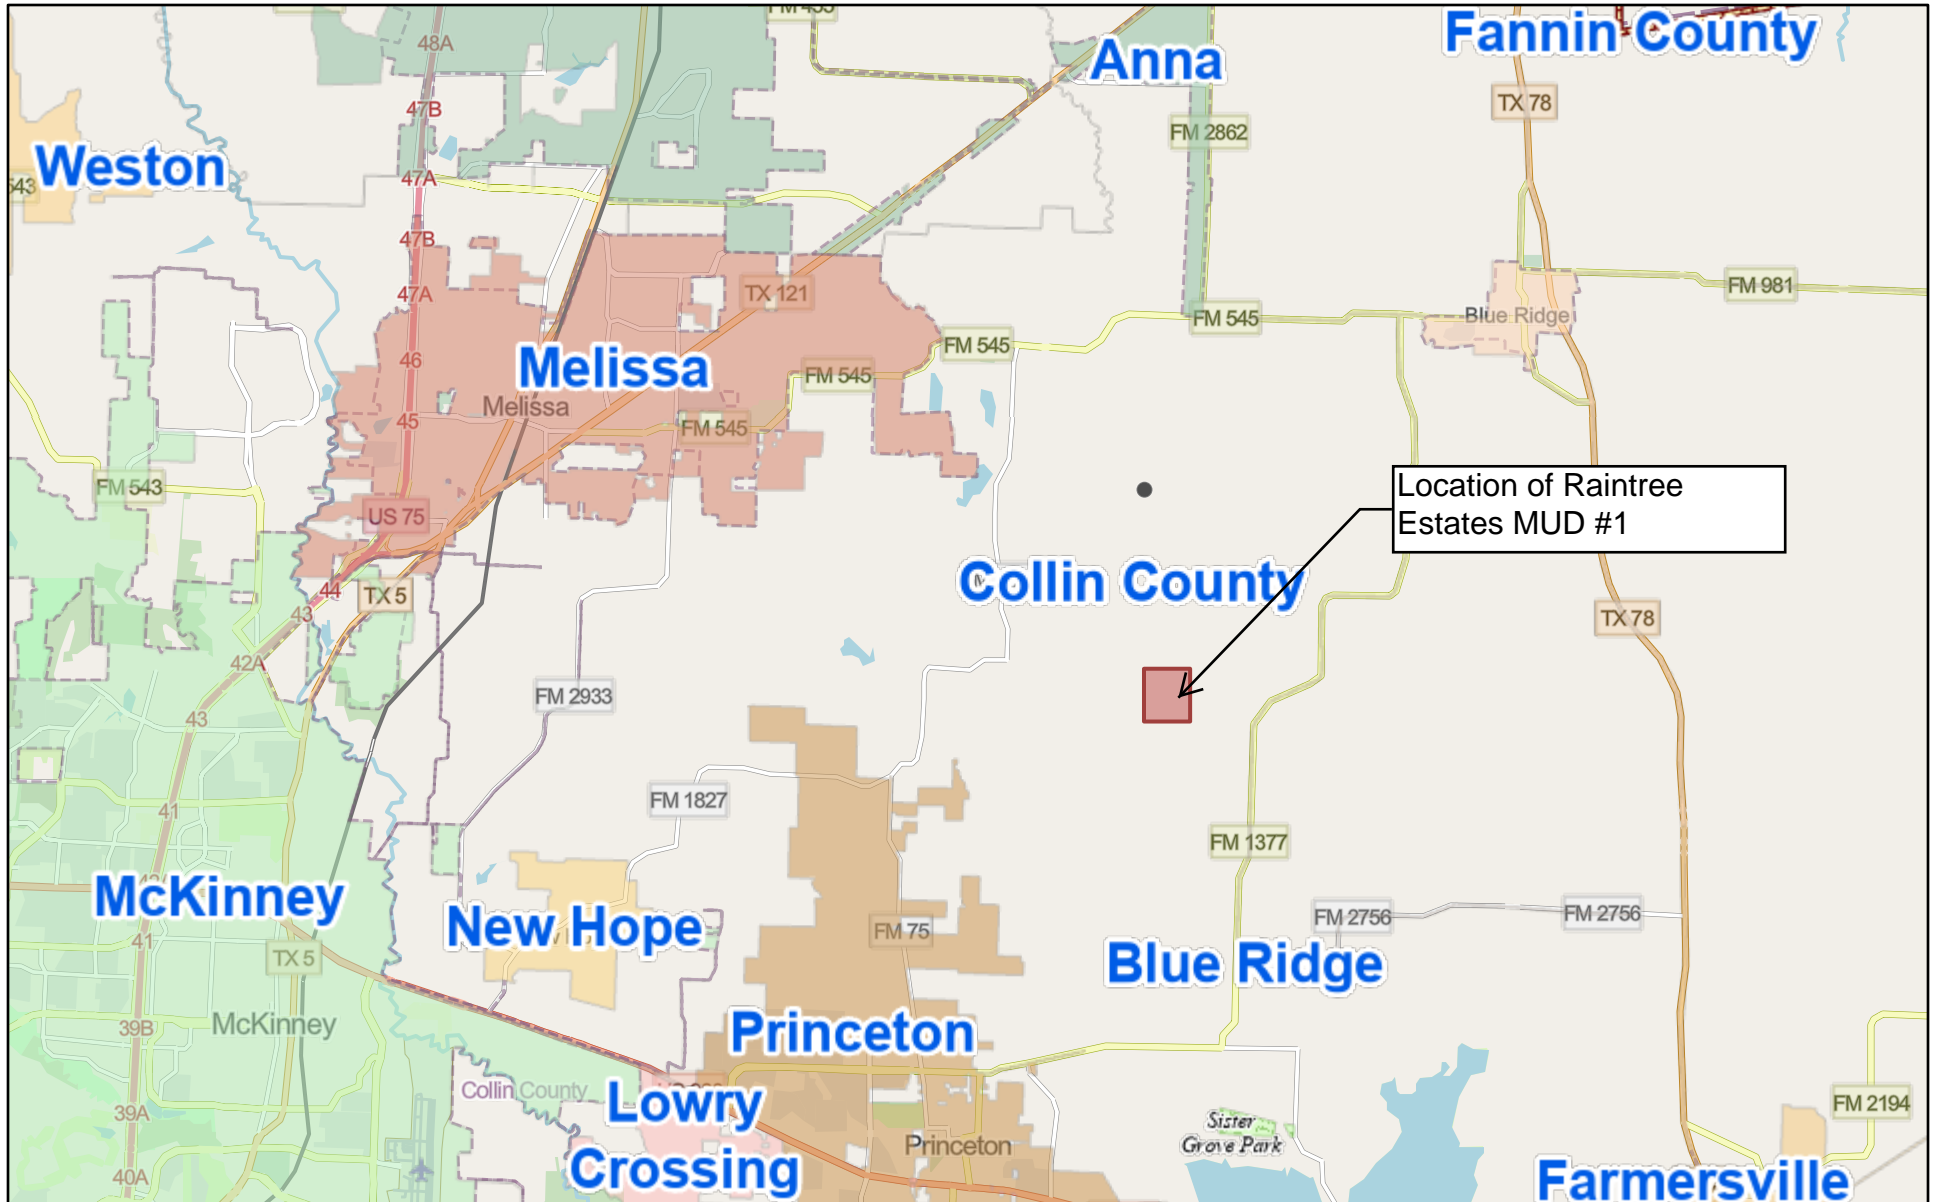

RAINTREE ESTATES COLLIN COUNTY MUD #1

Raintree Estates is located on the south side of CR 470 at CR 500, approximately 4.9 miles northeast of Princeton.

Gabriela, bmf, Map data © OpenStreetMap contributors, Microsoft, Facebook, Inc. and its affiliates, Esri Community Maps contributors, Map

Collin County

Map data © OpenStreetMap contributors, Microsoft, Facebook, Inc. and its affiliates, Esri Community Maps contributors, Map layer by Esri | Gabriela, bmf | TCEQ Info Resources Division |