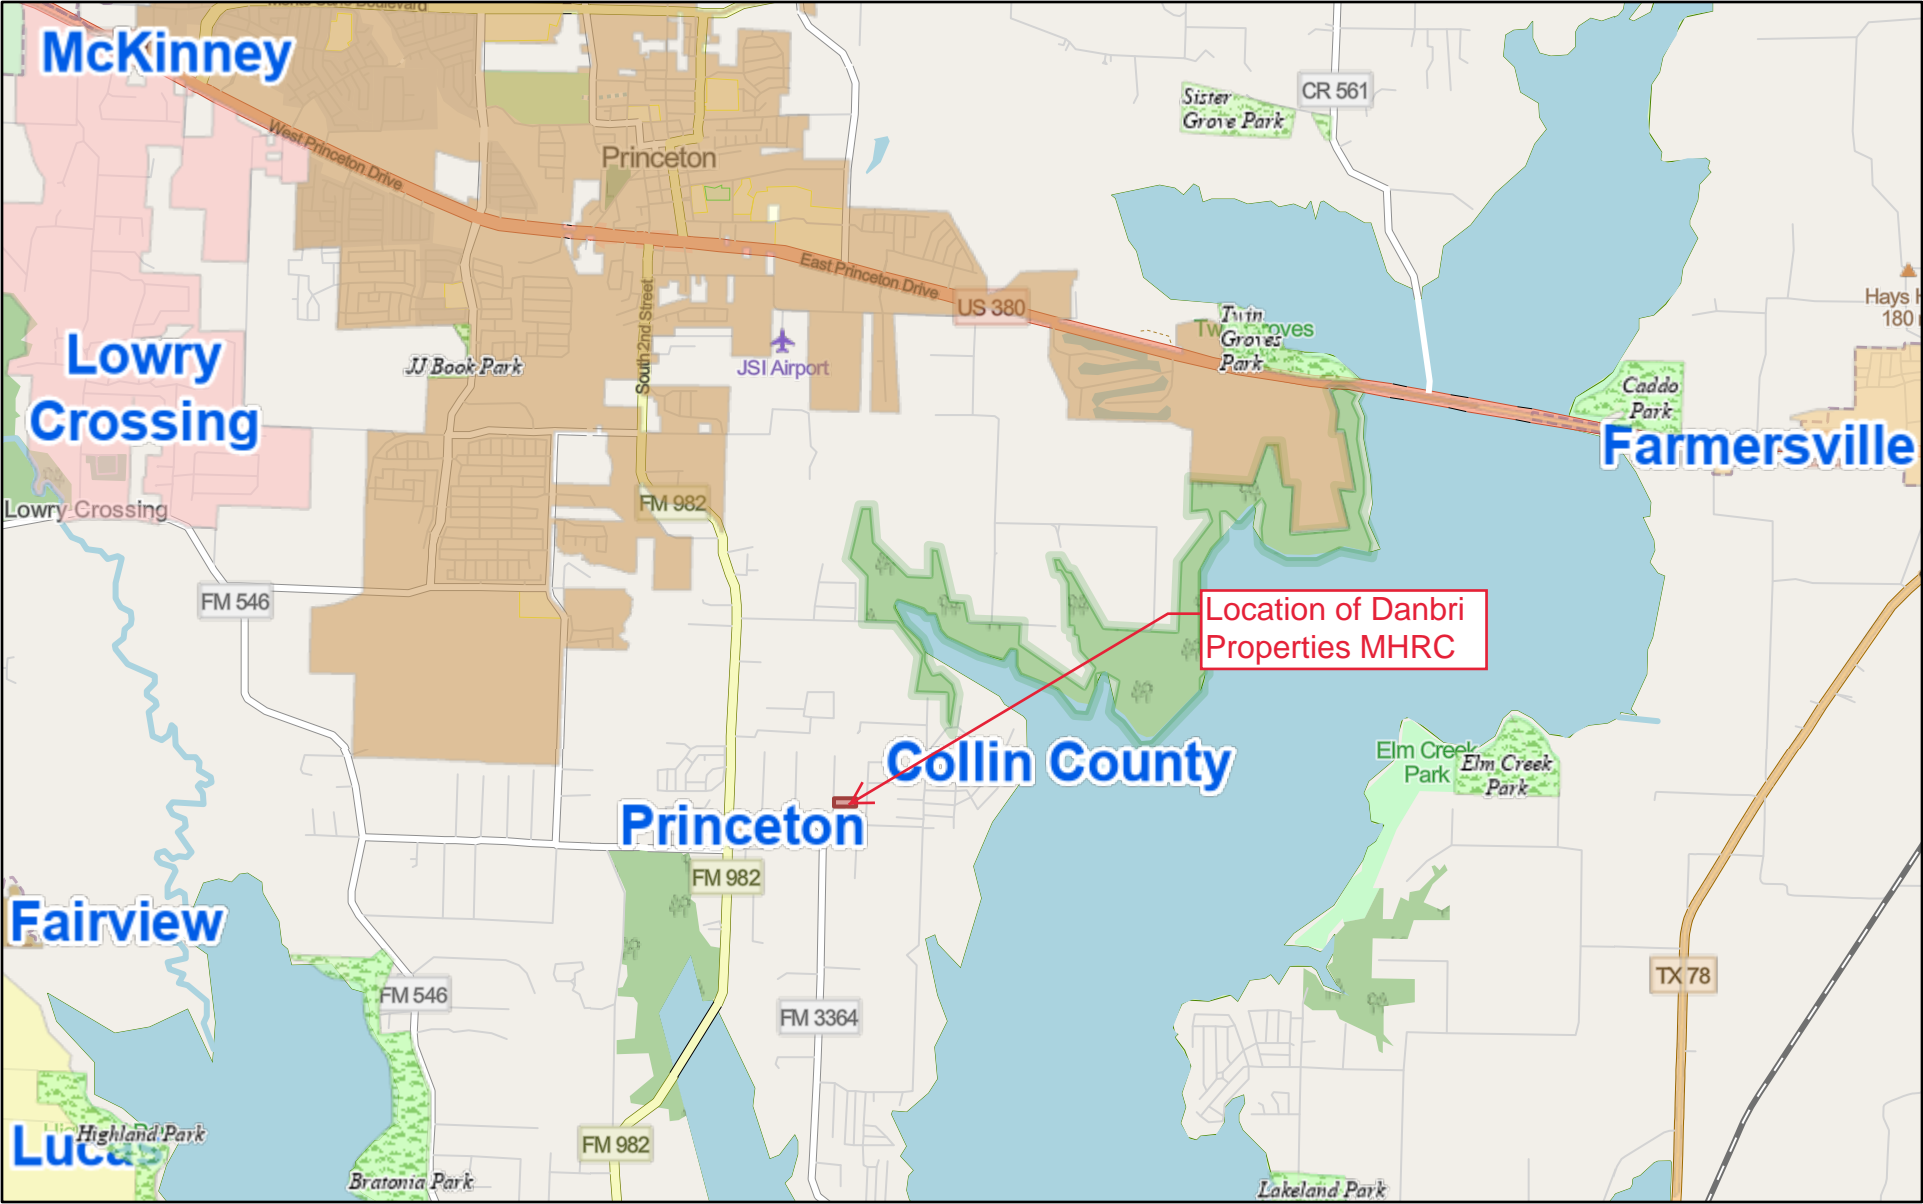

Danbri Properties MHRC

Danbri Properties MHRC is located off Pvt. Rd. Live Oak approximately 3.8 miles south of Princeton. PID # 1880511.

Gabriela, bmf, Map data © OpenStreetMap contributors, Microsoft, Facebook, Inc. and its affiliates, Esri Community Maps contributors, Map

Collin County

Map data © OpenStreetMap contributors, Microsoft, Facebook, Inc. and its affiliates, Esri Community Maps contributors, Map layer by Esri | Gabriela, bmf | TCEQ Info Resources Division |