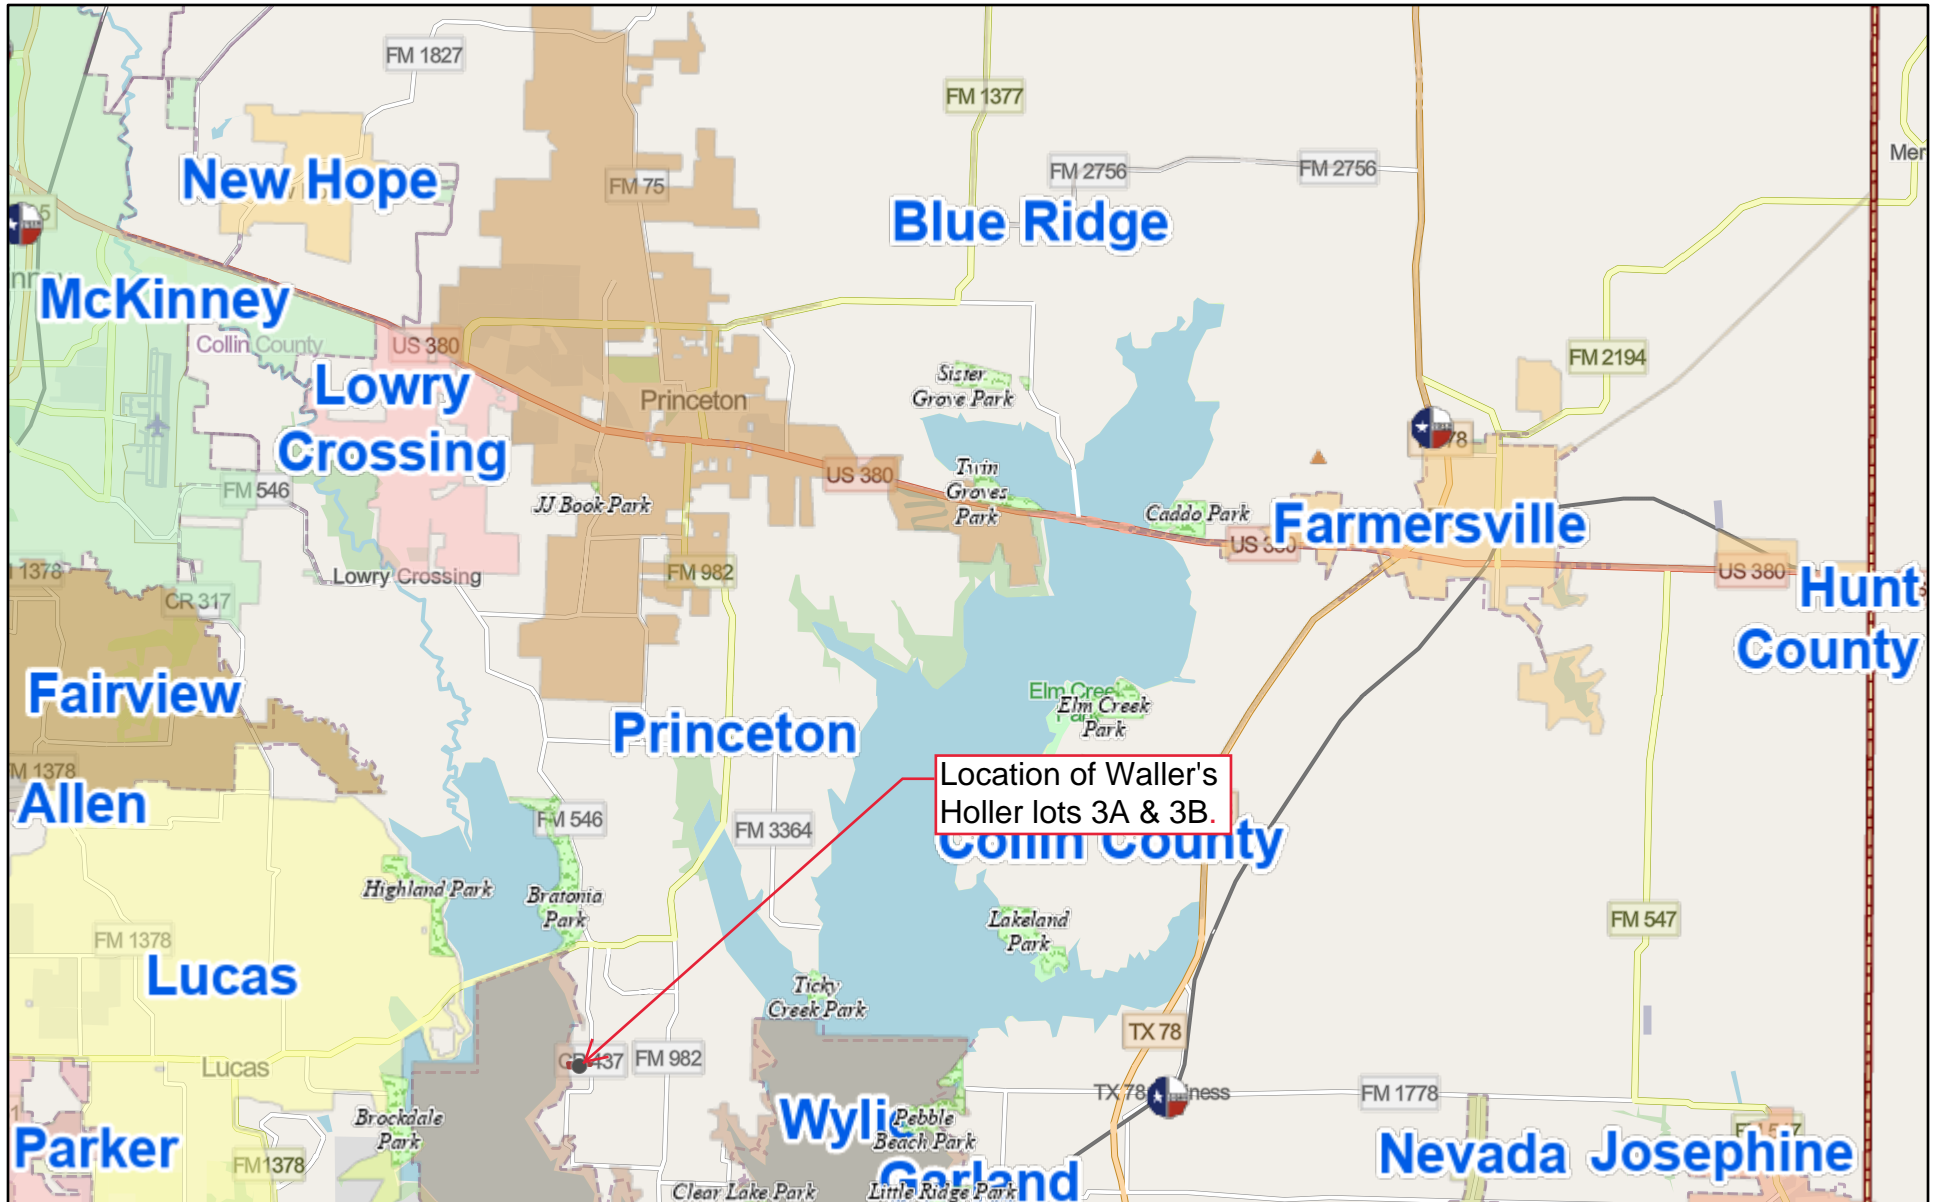

WALLER'S HOLLER LOTS 3A & 3B

Lots 3A & 3B of Waller's Holler are located at 6304 CR 437, approximately 6.7 miles south of Princeton.

Gabriela, bmf, Map data © OpenStreetMap contributors, Microsoft, Facebook, Inc. and its affiliates, Esri Community Maps contributors, Map

Collin County

Map data © OpenStreetMap contributors, Microsoft, Facebook, Inc. and its affiliates, Esri Community Maps contributors, Map layer by Esri | Gabriela, bmf | TCEQ Info Resources Division |