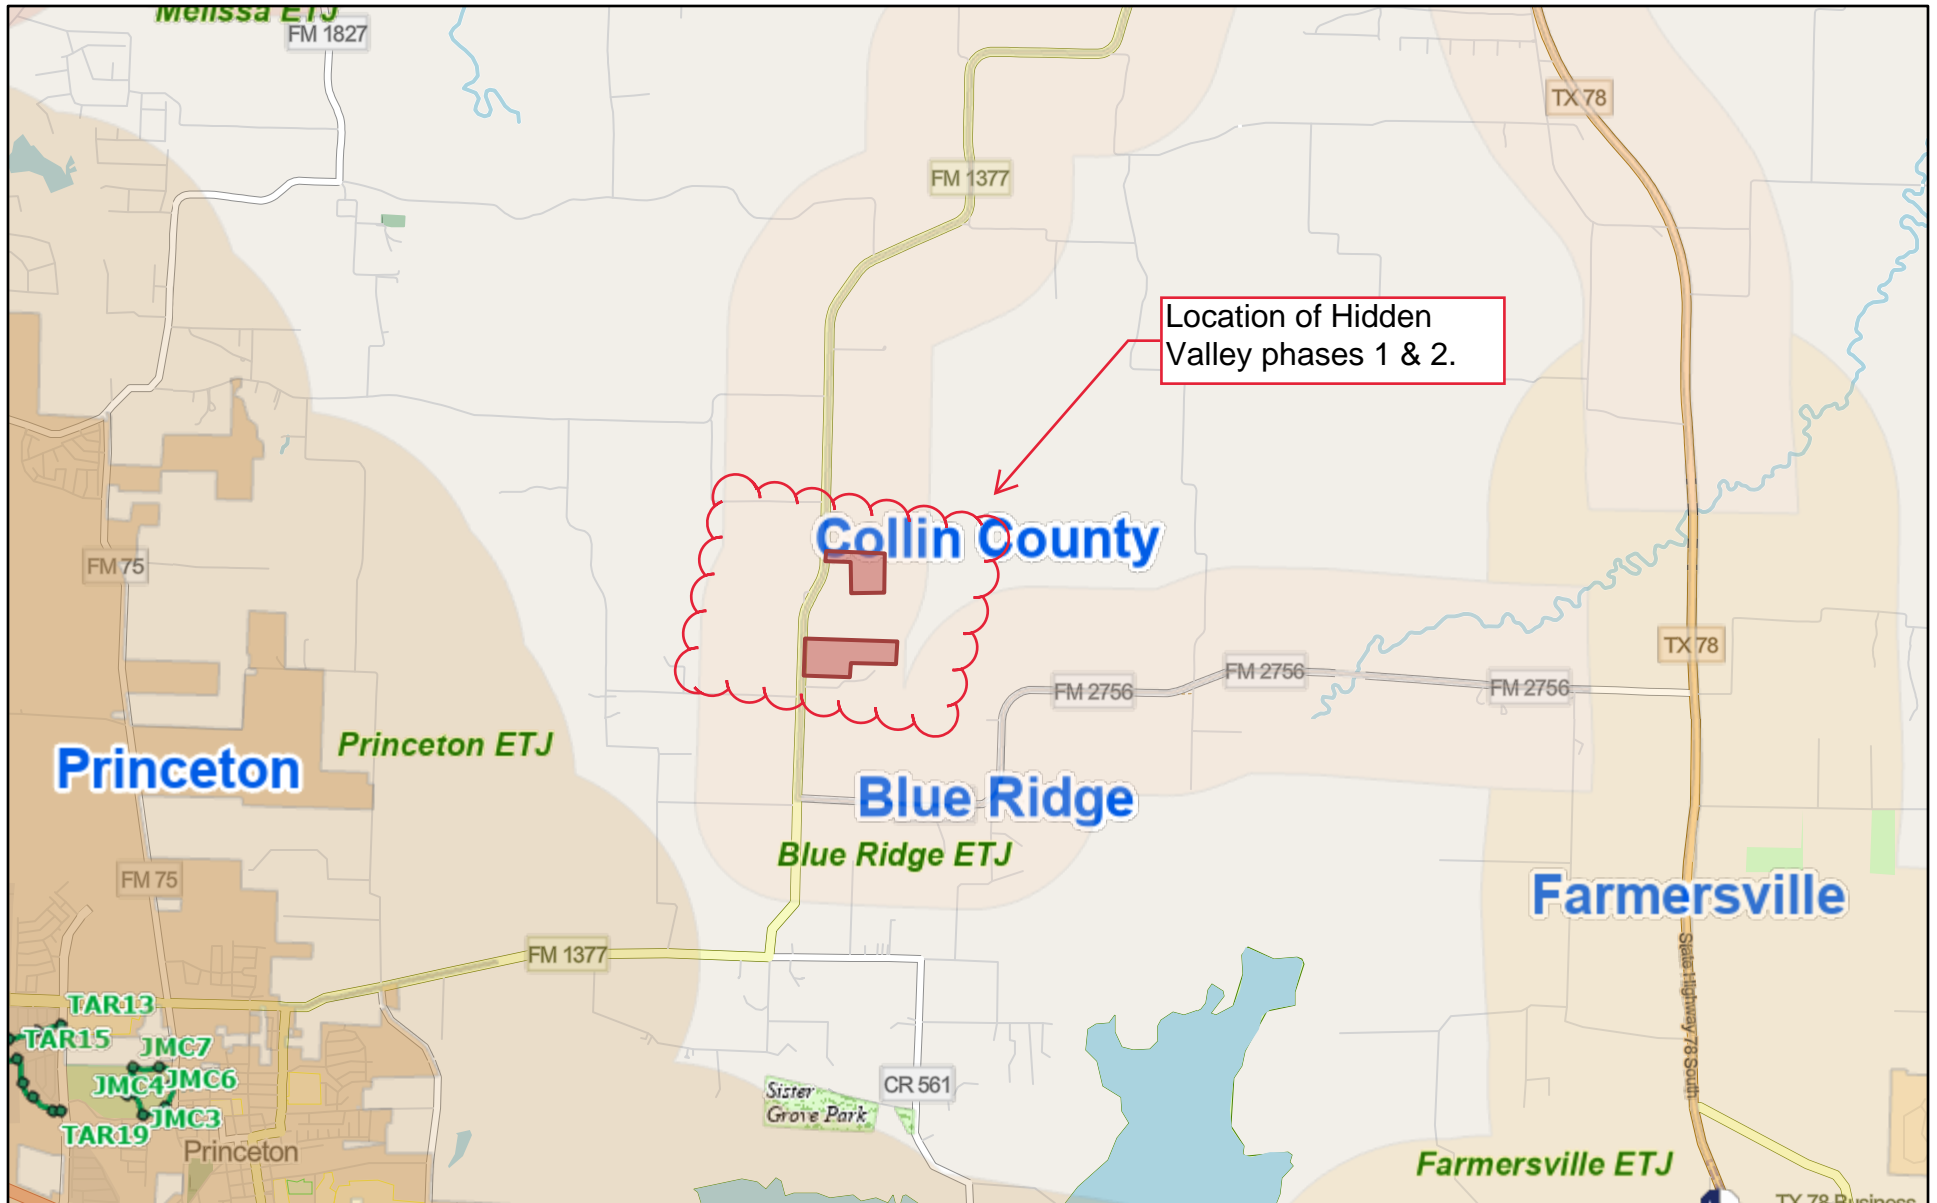

HIDDEN VALLEY PHASES 1 & 2

Hidden Valley phases 1 & 2 are located along FM 1377 north of FM 2756. Both developments are within the City of Blue Ridge's ETJ and the plats have been approved by the City Council.

1:72,224
0 0.5 1 2 mi
0 0.75 1.5 3 km
Map data © OpenStreetMap contributors, Microsoft, Facebook, Inc. and its affiliates, Esri Community Maps contributors, Map layer by Esri