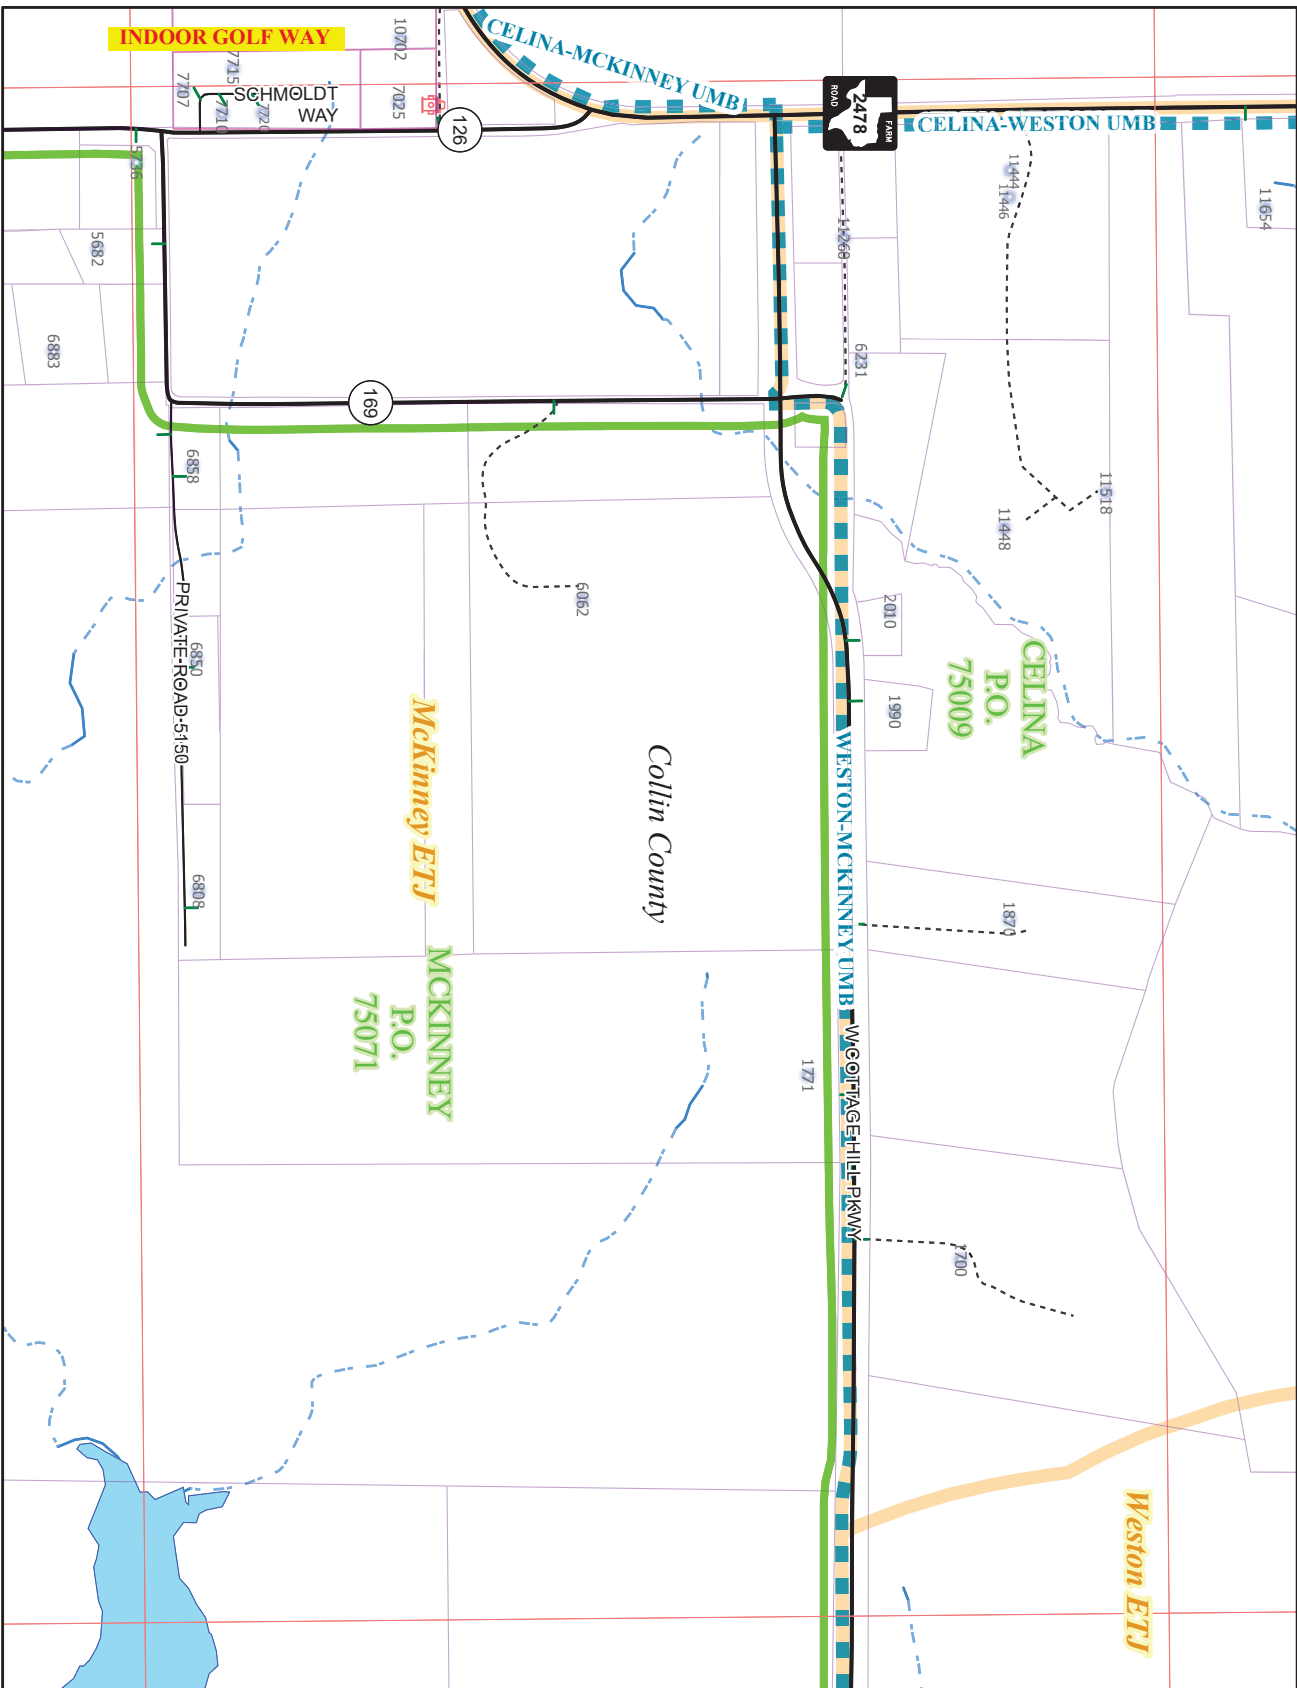

Legend

- Map Boundary
- Asphalt/Concrete
- Road
- Dirt
- Private/Urban
- County Line
- Rail
- CCAD Parcel
- Rural MSAG
- 75069 Zip Code
- Anna City ETJ
- UMBs
- Fire Hydrant

16D2	16E3	16E2
15D1	15E4	15E1
15D2	15E3	15E2

This map is a graphic representation of Collin County and should only be used for illustrative purposes. In no way should this map be used to settle any boundary dispute or locational conflict.

Collin County Road Atlas

15E4

2/8/2022

IT/GIS

Road Shields

Interstate

US Hwy

State Hwy

Business Spur

Farm to Market

County Road