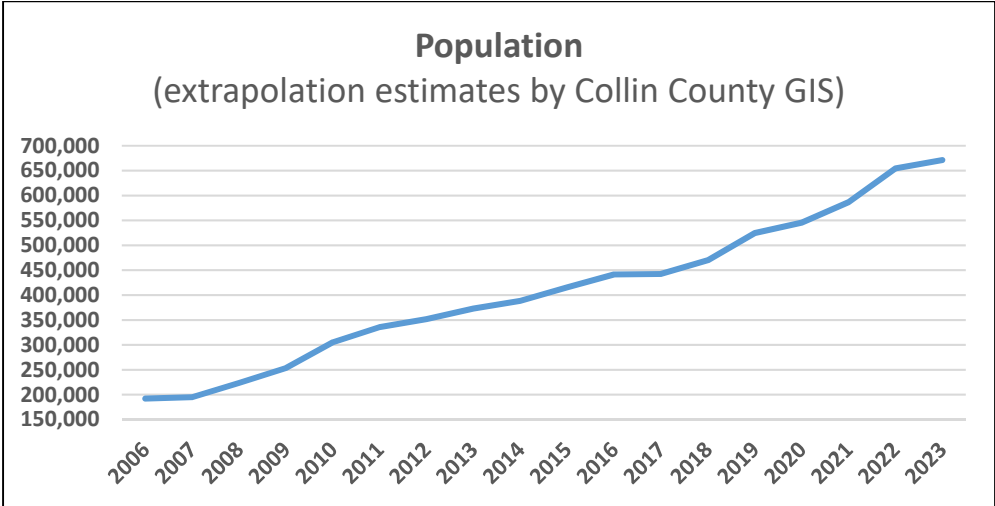

Animal Shelter Additional Information

The Collin County resident population covered by the county’s animal shelter has grown significantly and is expected to continue to grow.

NOTE: This data excludes Plano, Dallas, Wylie, Allen, Richardson, Murphy, Royse City and Sachse populations, since they operate their own animal shelters.

Even with the population growth, the animal shelter’s total intake of dogs and cats had been declining prior to and during the first few months of COVID. It has since returned to 2018 levels and is trending up.

The last 12 years of data on dog and cat adoptions or rescues by the SPCA or other agencies shows a trending decline since the initial months of COVID.

These trends individually and taken together challenge the capacity constraints of the Collin County Animal Shelter.