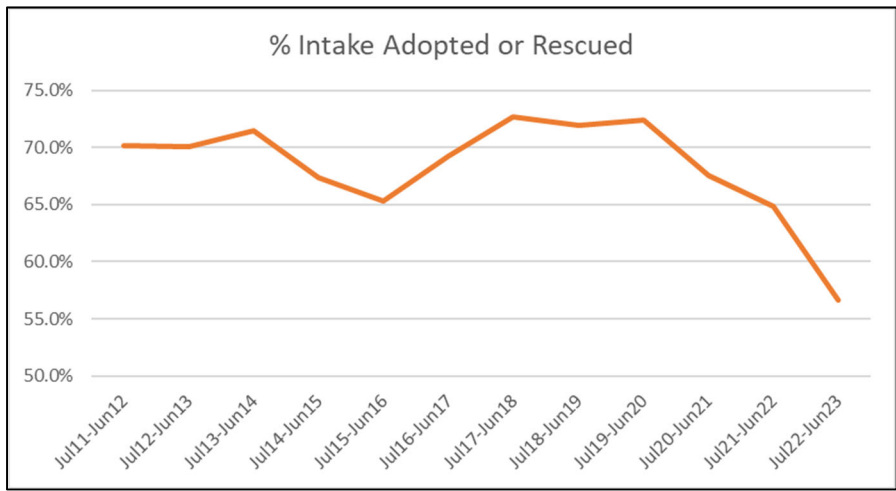

Animal Shelter Additional Information

The Collin County resident population covered by the county’s animal shelter has grown significantly and is expected to continue to grow.

NOTE: This data excludes Plano, Dallas, Wylie, Allen, Richardson, Murphy, Royse City and Sachse populations, since they operate their own animal shelters.

Even with the population growth, the animal shelter’s total intake of dogs and cats had been declining prior to and during the first few months of COVID. It has since returned to 2018 levels and is trending up.

The last 12 years of data on dog and cat adoptions or rescues by the SPCA or other agencies shows a trending decline since the initial months of COVID.

These trends individually and taken together challenge the capacity constraints of the Collin County Animal Shelter.