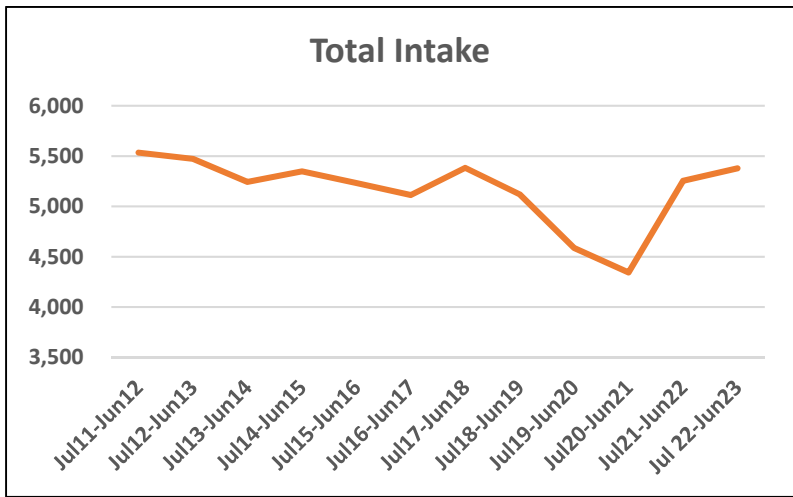

Animal Shelter Additional Information

The Collin County resident population covered by the county’s animal shelter has grown significantly and is expected to continue to grow.

NOTE: This data excludes Plano, Dallas, Wylie, Allen, Richardson, Murphy, Royse City and Sachse populations, since they operate their own animal shelters.

Even with the population growth, the animal shelter’s total intake of dogs and cats had been declining prior to and during the first few months of COVID. It has since returned to 2018 levels and is trending up.

The last 12 years of data on dog and cat adoptions or rescues by the SPCA or other agencies shows a trending decline since the initial months of COVID.

These trends individually and taken together challenge the capacity constraints of the Collin County Animal Shelter.