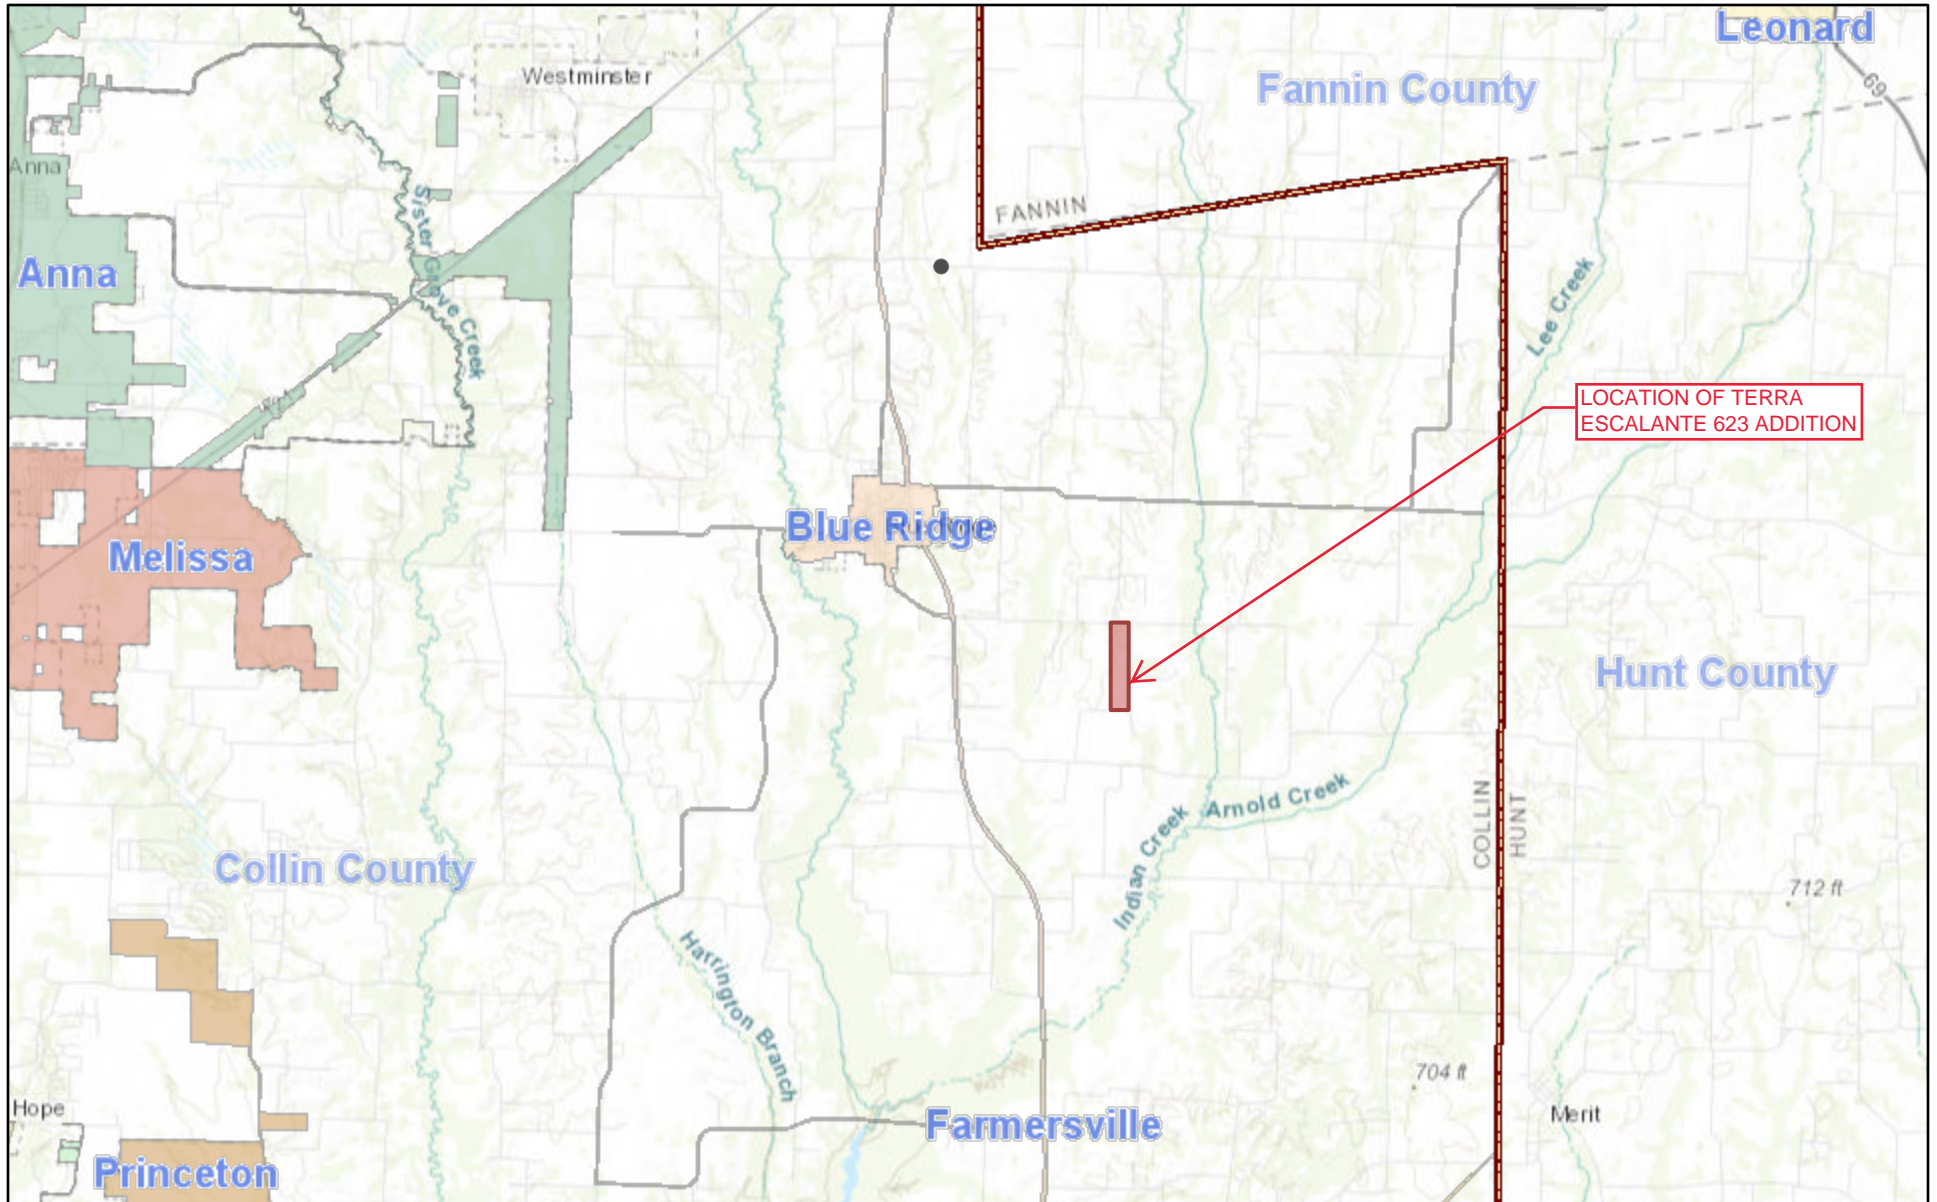

# TERRA ESCALANTE 623 ADDITION

5/25/2021, 1:49:07 PM

Terra Escalante 623 is located along CR 623 and at the corner of CR 825, approximately 2.8 miles east of the city of Blue Ridge

- City
- County

Sources: Esri, HERE, Garmin, Intermap, increment P Corp., GEBCO, USGS, FAO, NPS, NRCAN, GeoBase, IGN, Kadaster NL, Ordnance Survey, Esri