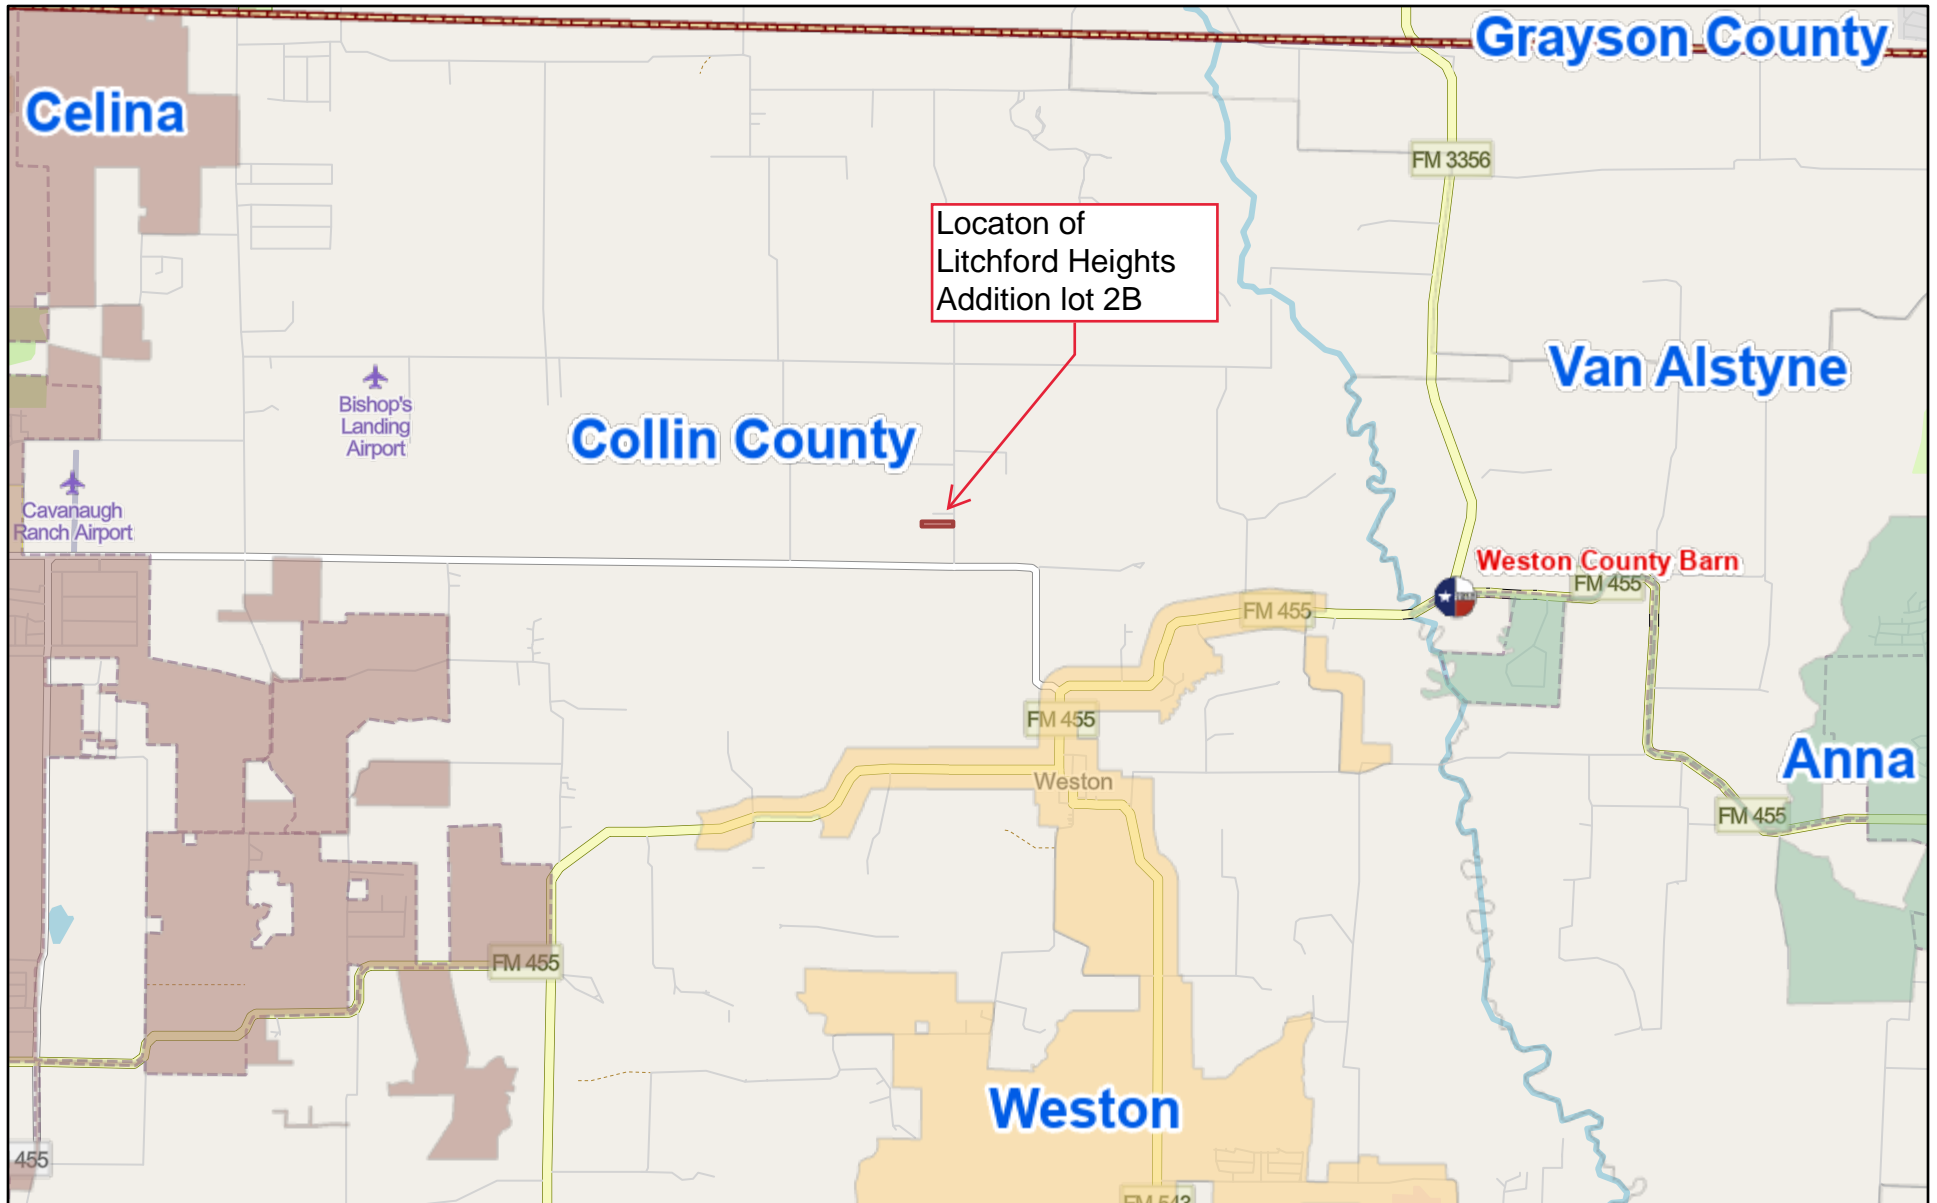

Litchford Heights Addition lot 2B

Litchford Heights Addition Lot 2B is located at 1177 Lone Star Rd, approximately 1.3 miles northwest of the City of Weston.

Map data © OpenStreetMap contributors, Microsoft, Facebook, Inc. and its affiliates, Esri Community Maps contributors, Map layer by Esri