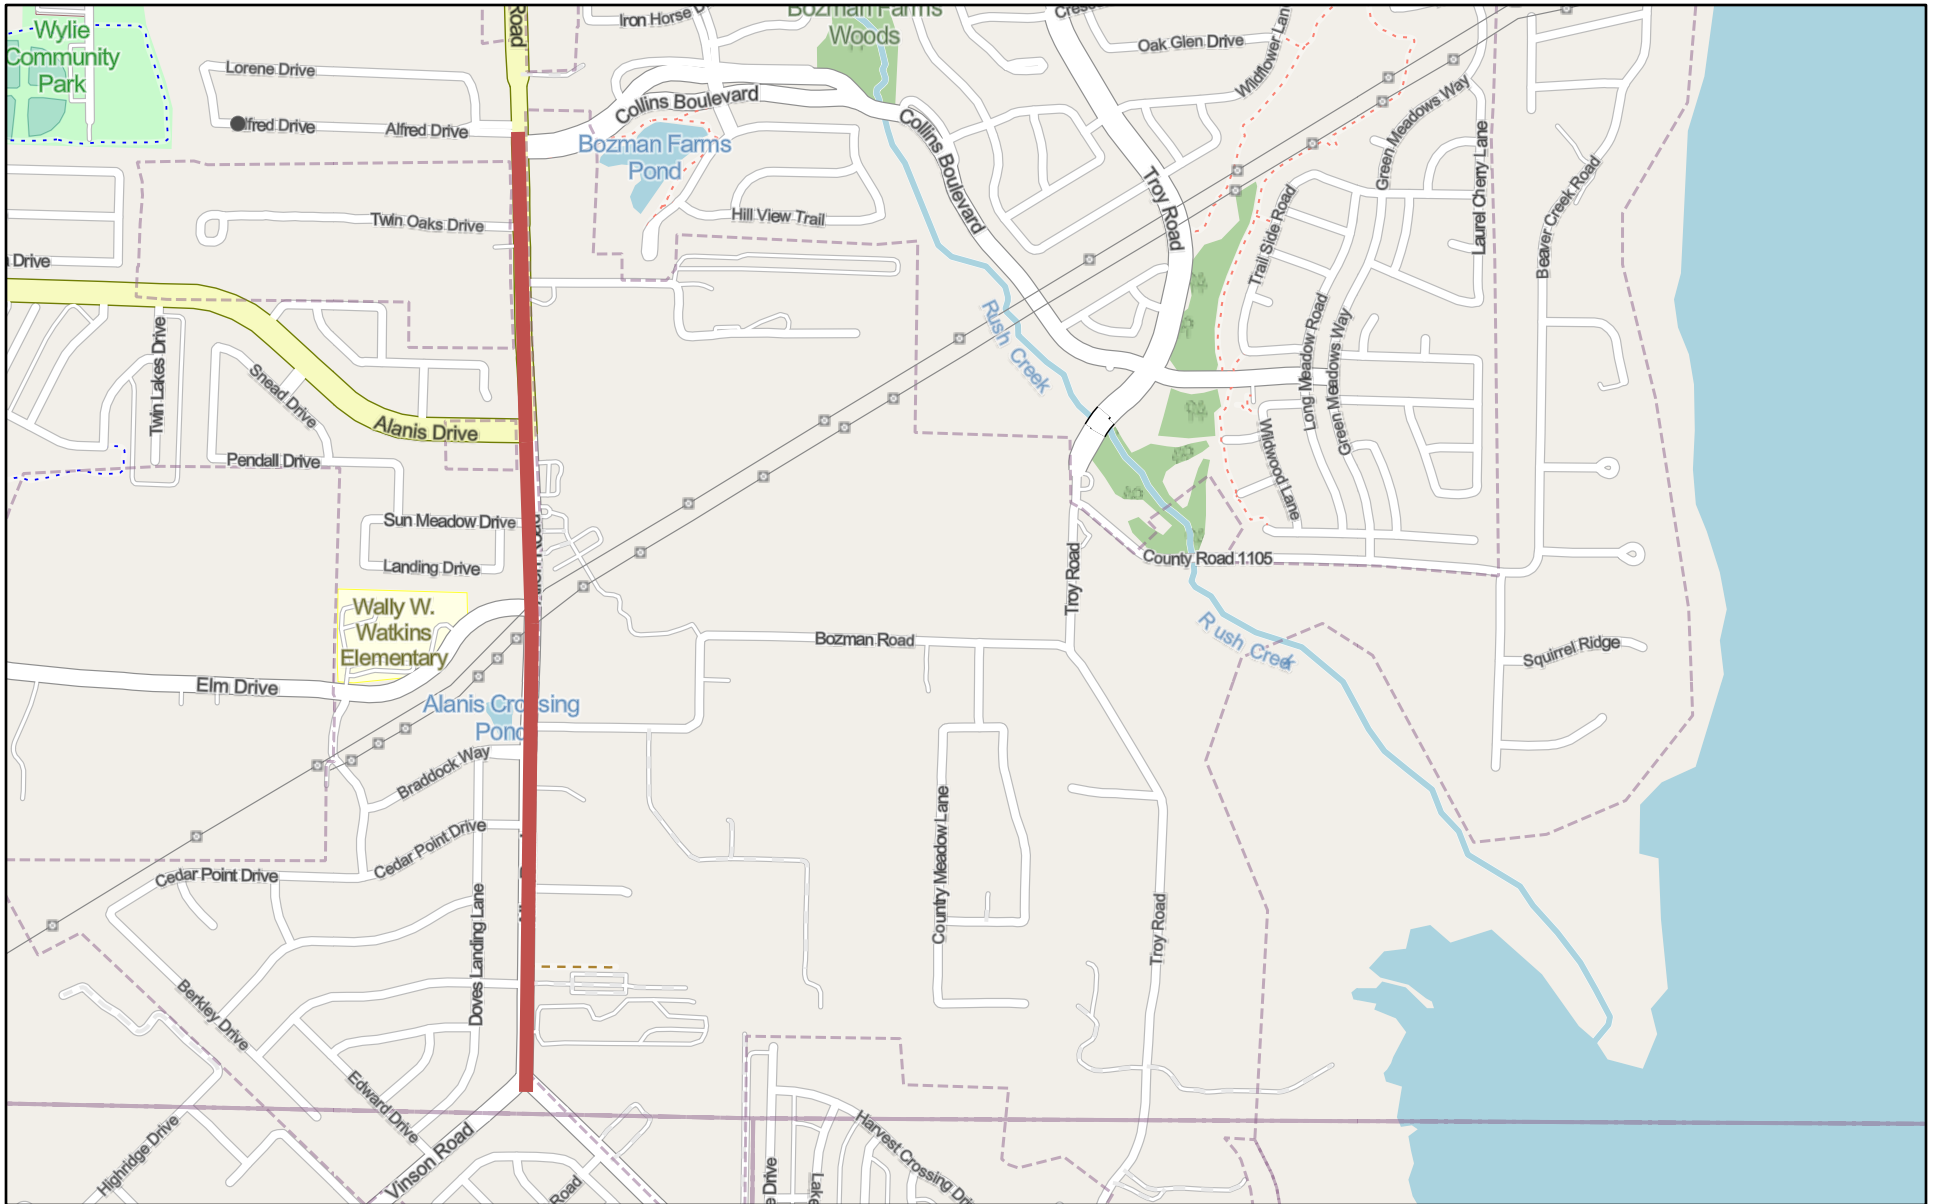

E FM 544 (Stone Rd): Alfred Dr.-CL Road

10/11/2023, 8:46:44 AM

Gabriela, bmf, Map data © OpenStreetMap contributors, Microsoft, Facebook, Inc. and its affiliates, Esri Community Maps contributors, Map

Collin County

Map data © OpenStreetMap contributors, Microsoft, Facebook, Inc. and its affiliates, Esri Community Maps contributors, Map layer by Esri | Gabriela, bmf | TCEQ Info Resources Division |