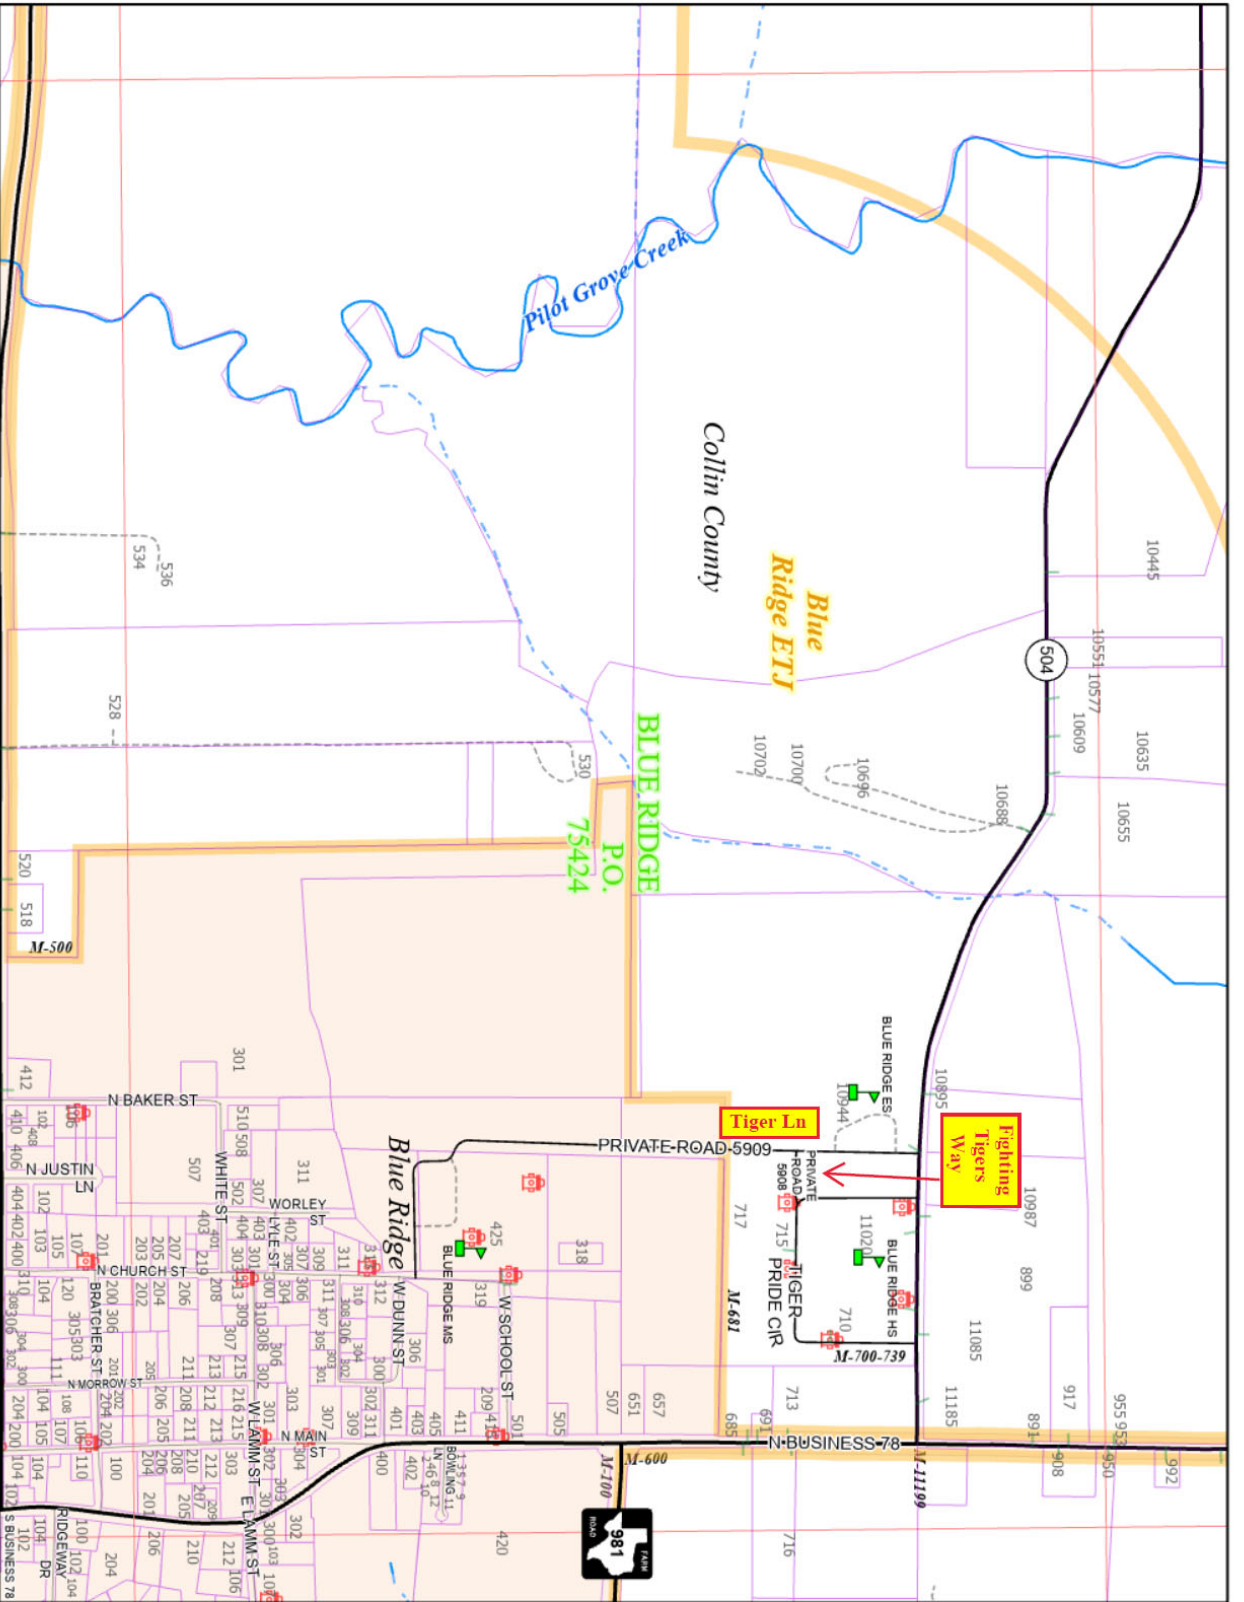

**Legend**

- Map Boundary
- Asphalt/Concrete
- Rock
- Dirt
- Private/Urban
- County Line
- Rail
- CCAD Parcel
- Rural MSAG
- 75069 Zip Code
- Anna City ETJ
- City ETJ
- UMBS
- Fire Hydrant

16M3	16M2	16N3
15M4	<b>15M1</b>	15N4
15M3	15M2	15N3

**Collin County Road Atlas**

15M1

10/24/2023

IT/GIS

Road Shields

Interstate

US Hwy

State Hwy

Business/Spur

Farm to Market

County Road