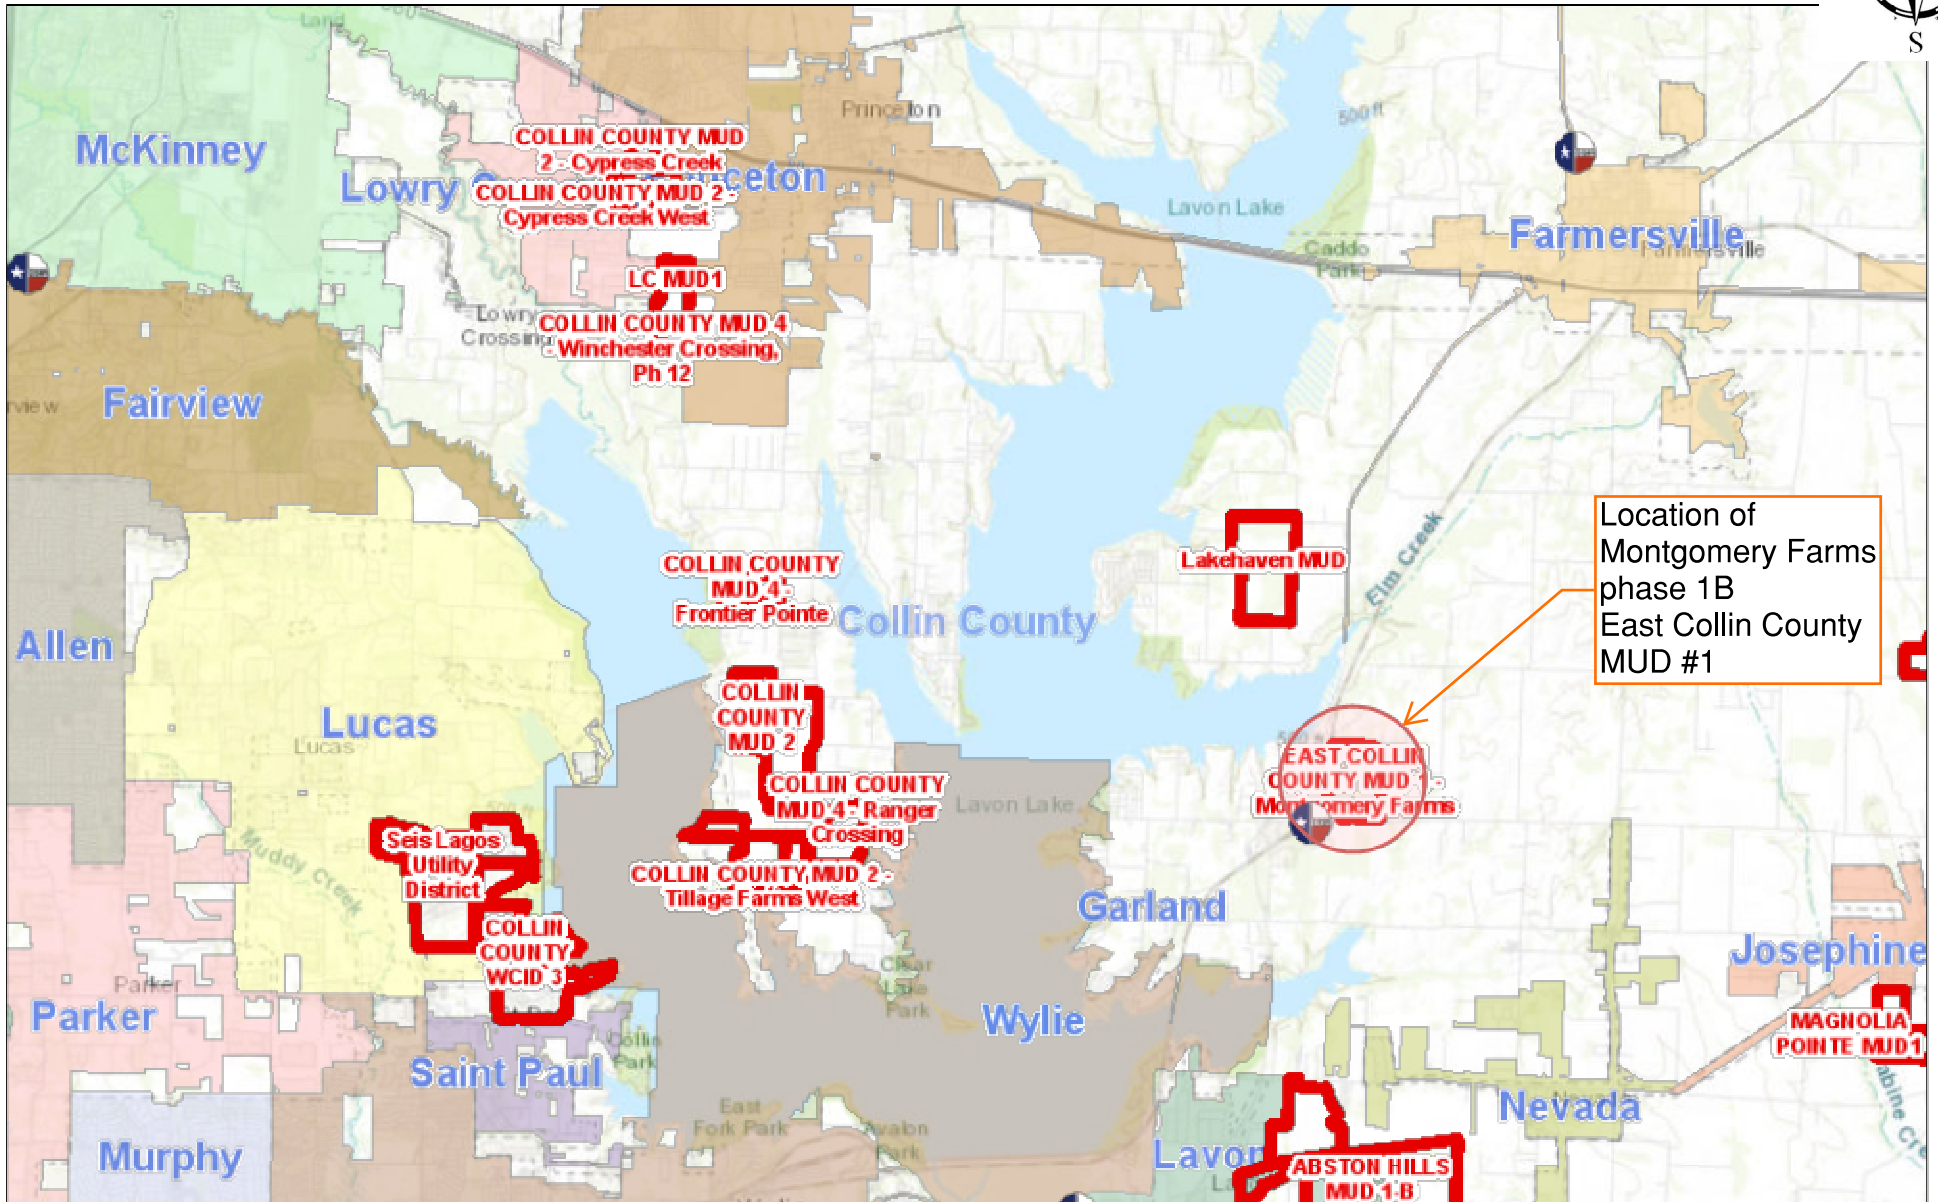

MONTGOMERY FARMS PHASE 1B E. C.C. MUD #1

Location of Montgomery Farms phase 1B East Collin County MUD #1

Montgomery Farms phase 1B is located on FM 1778 in Copeville, approximately 6.0 miles south of Farmersville.

Gabriela, bmf, Texas Parks & Wildlife, Esri, HERE, Garmin, USGS, NGA, EPA, USDA, NPS