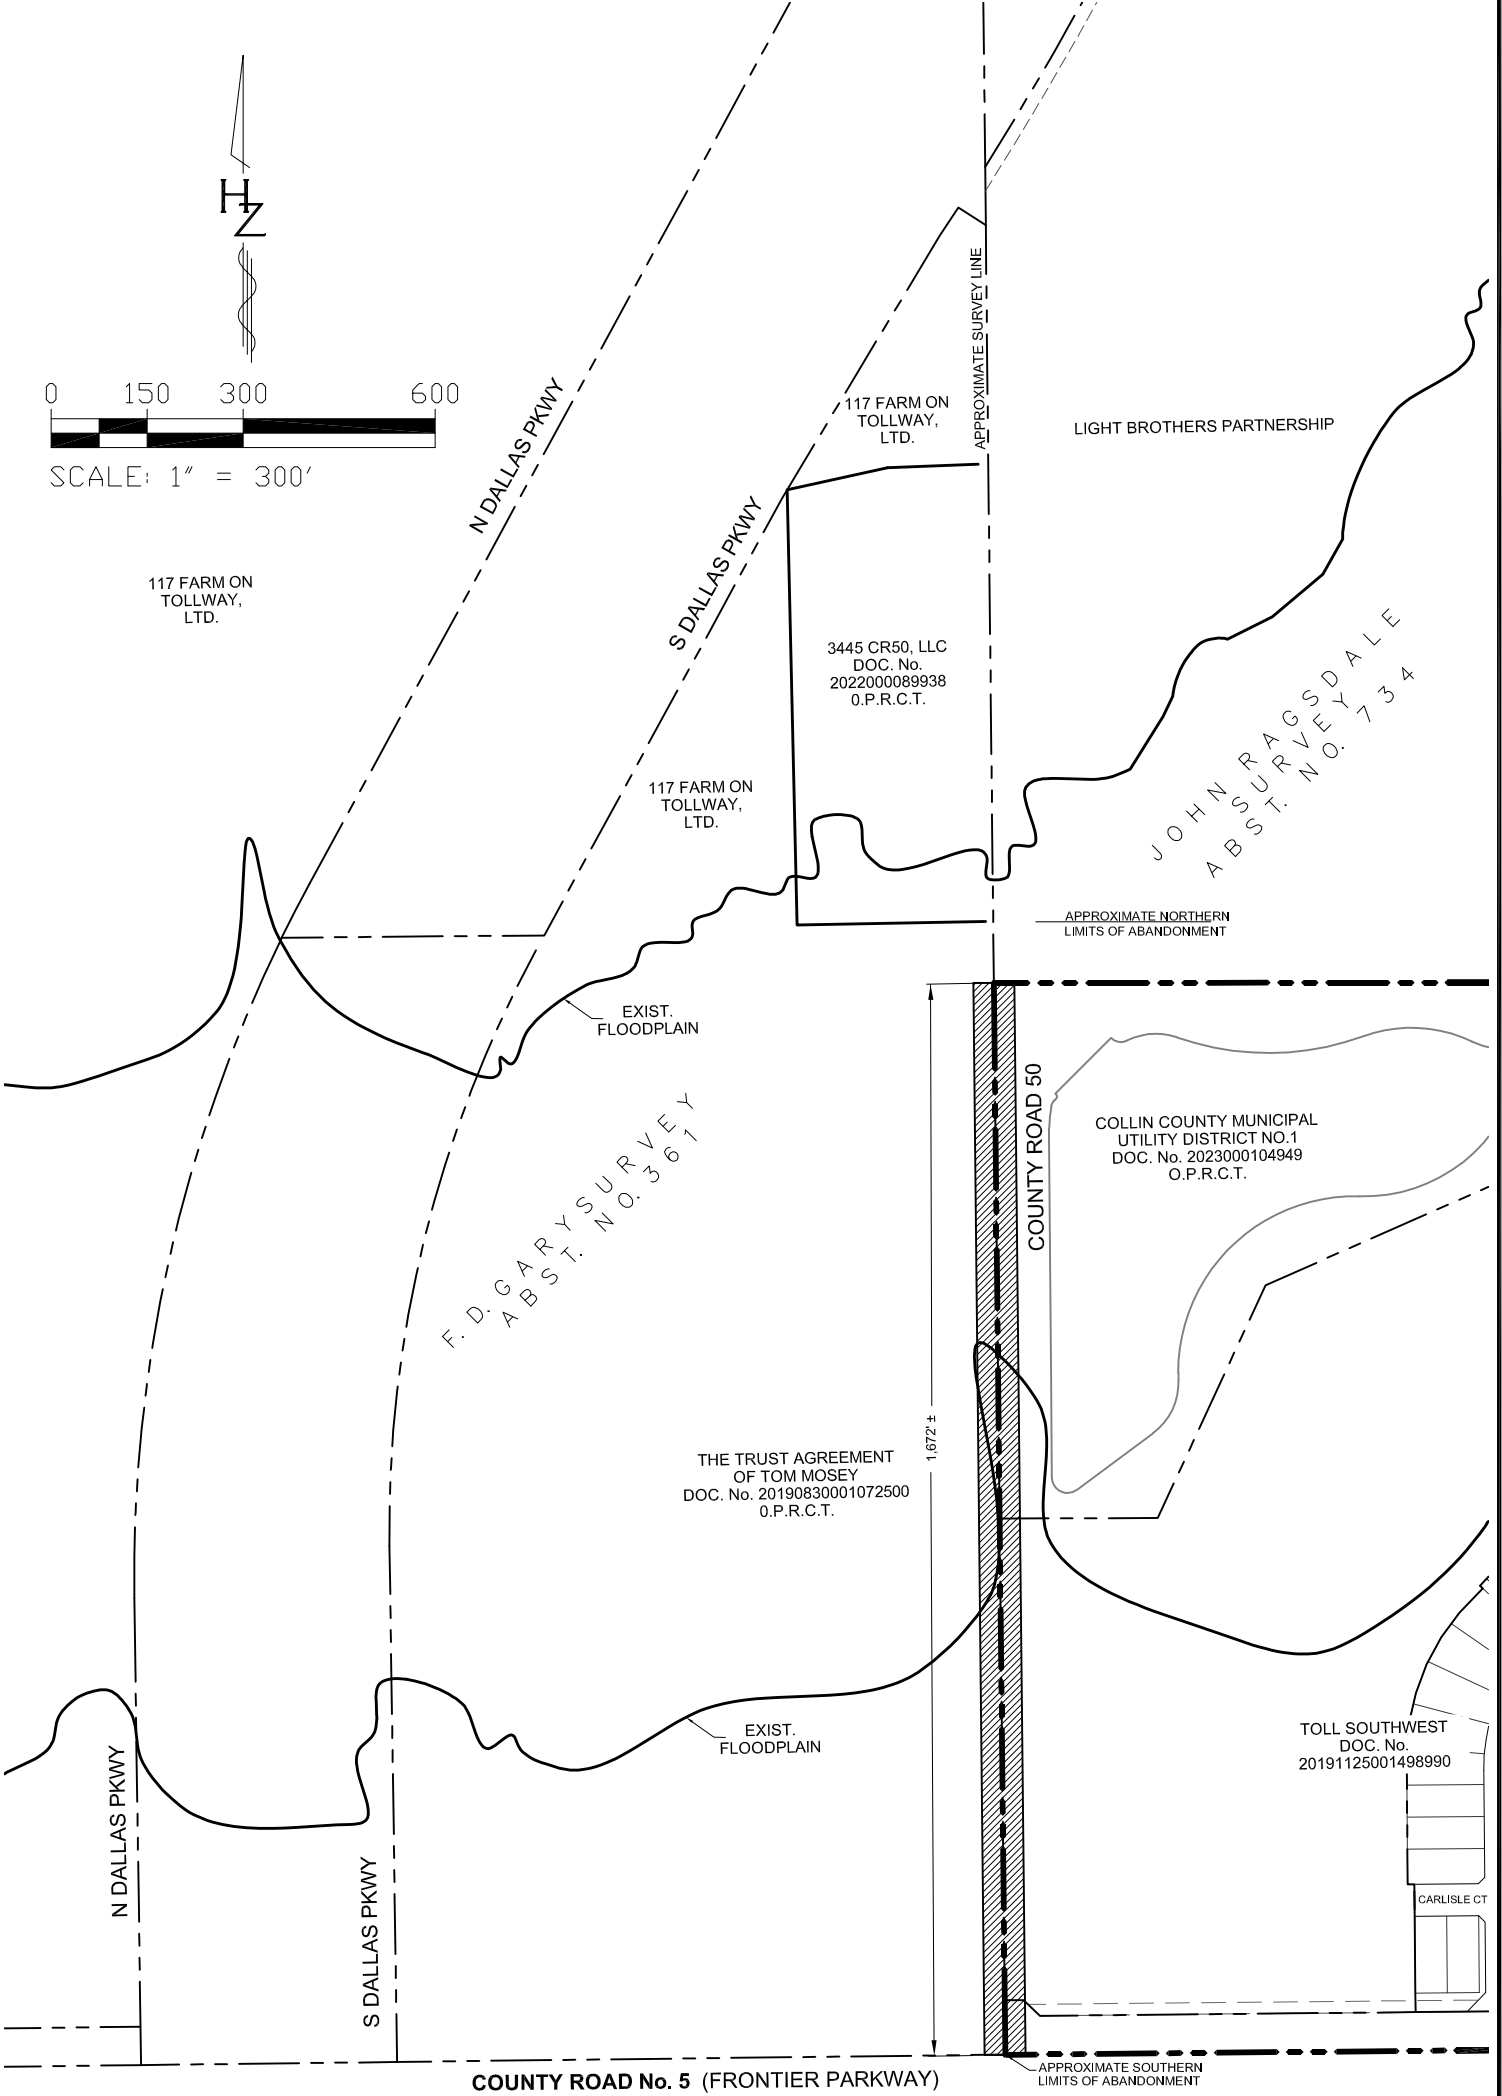

SCALE: 1" = 300'

5430 LBJ Freeway, Suite 1500  
Dallas, Texas 75240-2675  
214.871.3311  
www.huitt-zollars.com

**EXHIBIT "1"**  
**LIGHT FARMS**  
**COLLIN COUNTY ROAD 50**  
**PORTION TO BE ABANDONED**  
APRIL, 2023