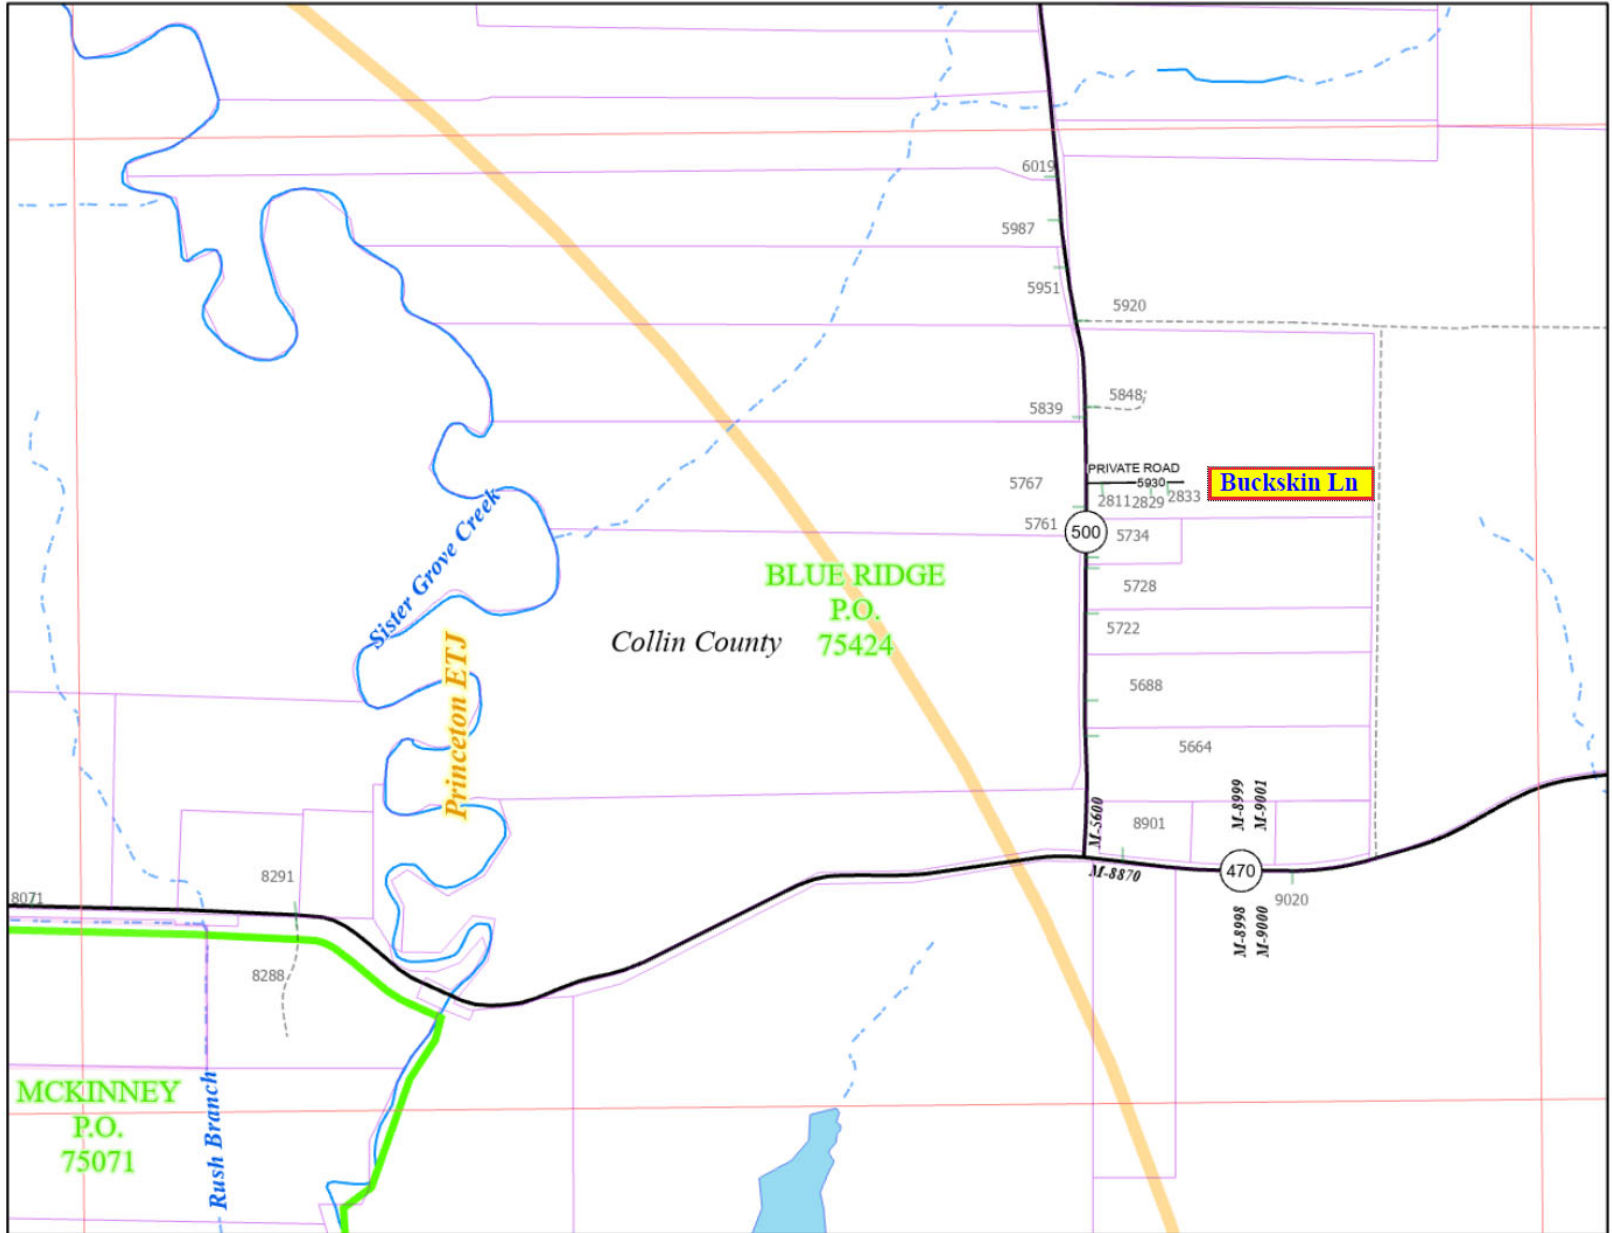

13L3

Legend

- Map Boundary
- Asphalt/Concrete
- Rock
- Dirt
- Private/Urban
- County Line
- Rail
- CCAD Parcel
- M-1400 Rural MSAG
- 75069 Zip Code
- Anna City ETJ
- UMBs
- Fire Hydrant

13L3

IT/GIS

Road Shields

- Interstate
- US Hwy
- State Hwy
- Business/Spur
- Farm to Market
- County Road

13K1	13L4	13L1
13K2	13L3	13L2
12K1	12L4	12L1

This map is a graphic representation of Collin County and should only be used for illustrative purposes. In no way should this map be used to settle any boundary dispute or locational conflict.

**Collin County
Road Atlas
13L3**

11/14/2023