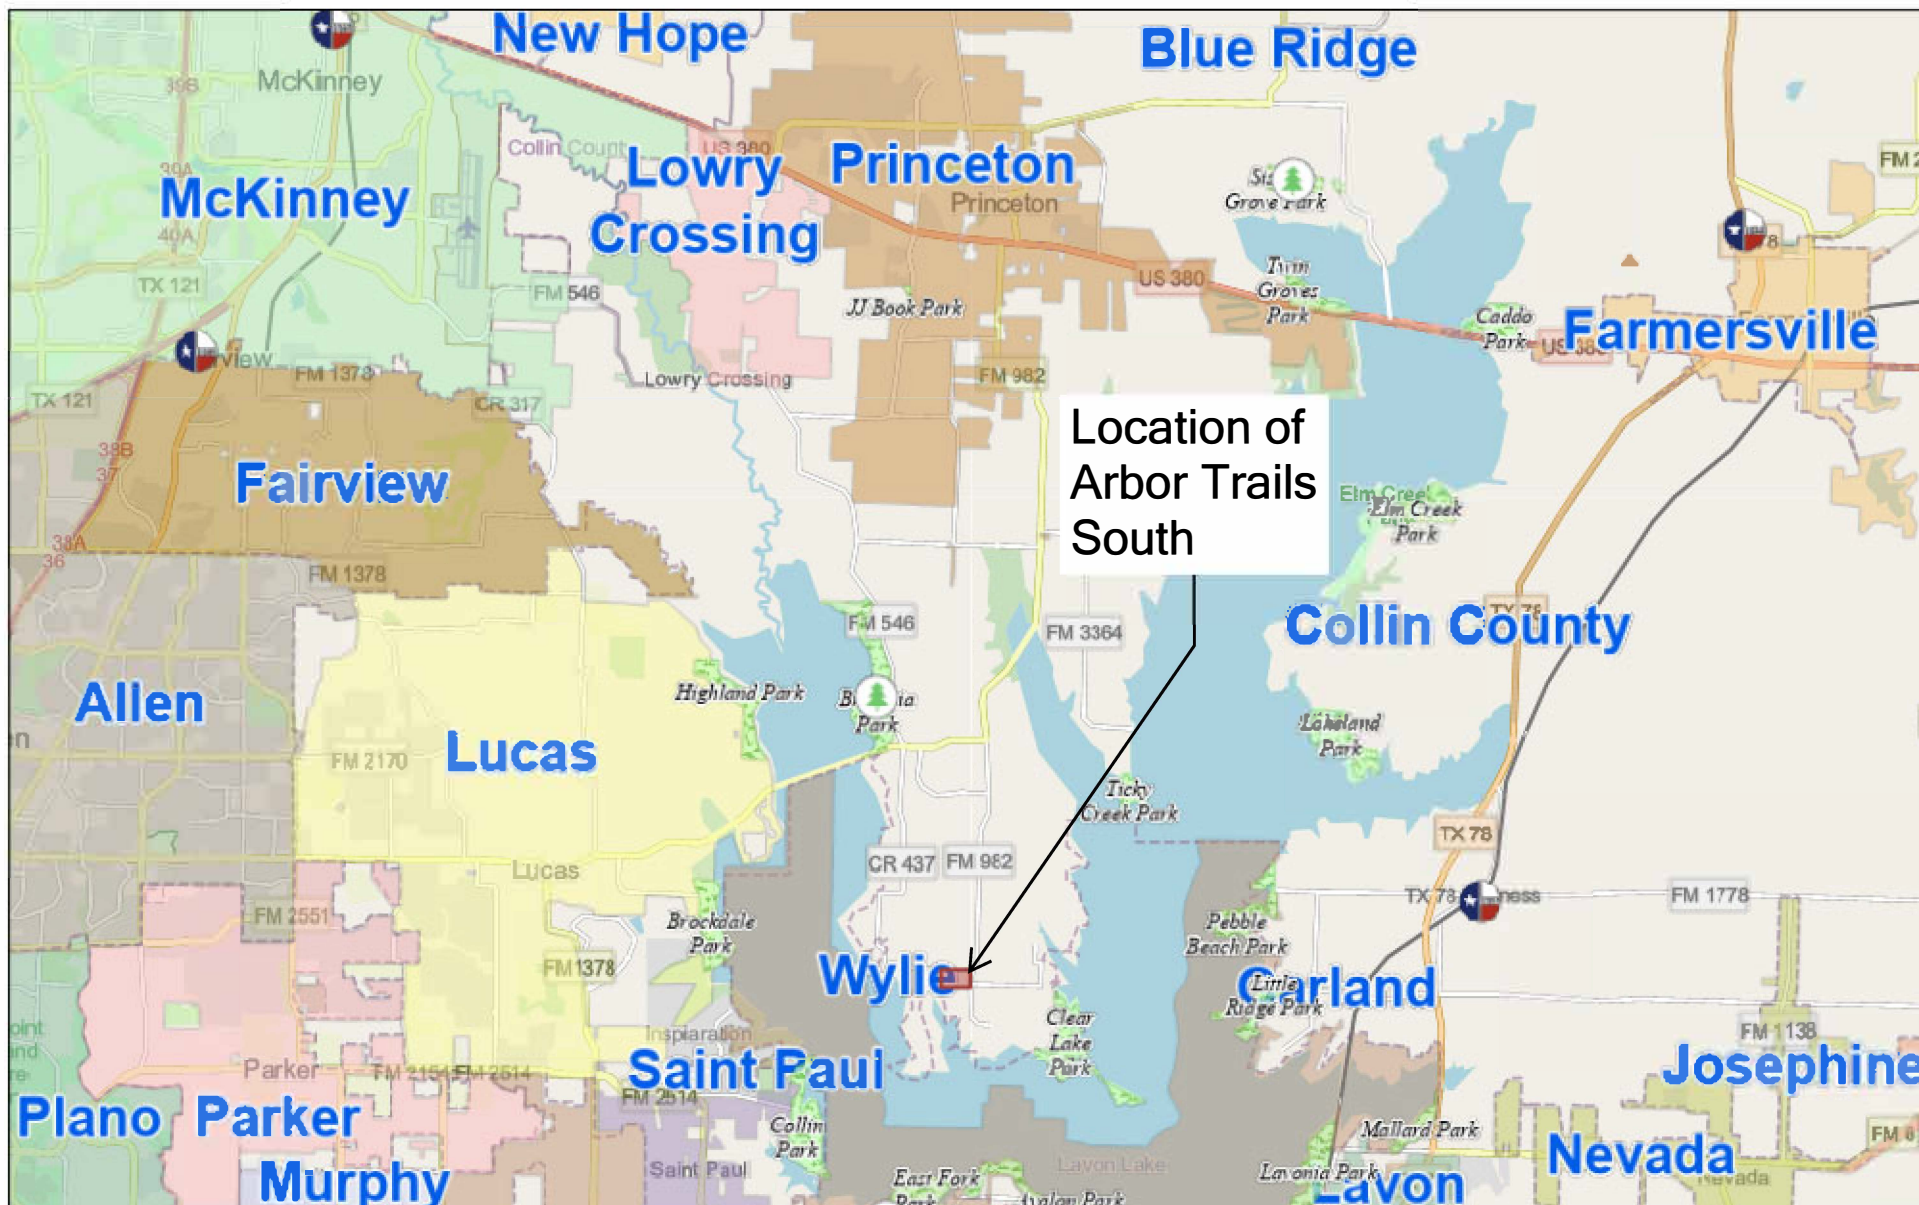

ARBOR TRAILS SOUTH

Arbor Trails South is located at the intersection of CR 437 and FM 982, approximately 8.0 miles south of the City of Princeton.

Gabriela, bmf, Map data © OpenStreetMap contributors, Microsoft, Facebook, Inc. and its affiliates, Esri Community Maps contributors, Map

Collin County

Map data © OpenStreetMap contributors, Microsoft, Facebook, Inc. and its affiliates, Esri Community Maps contributors, Map layer by Esri | Gabriela, bmf | TCE | Info Resources Division |