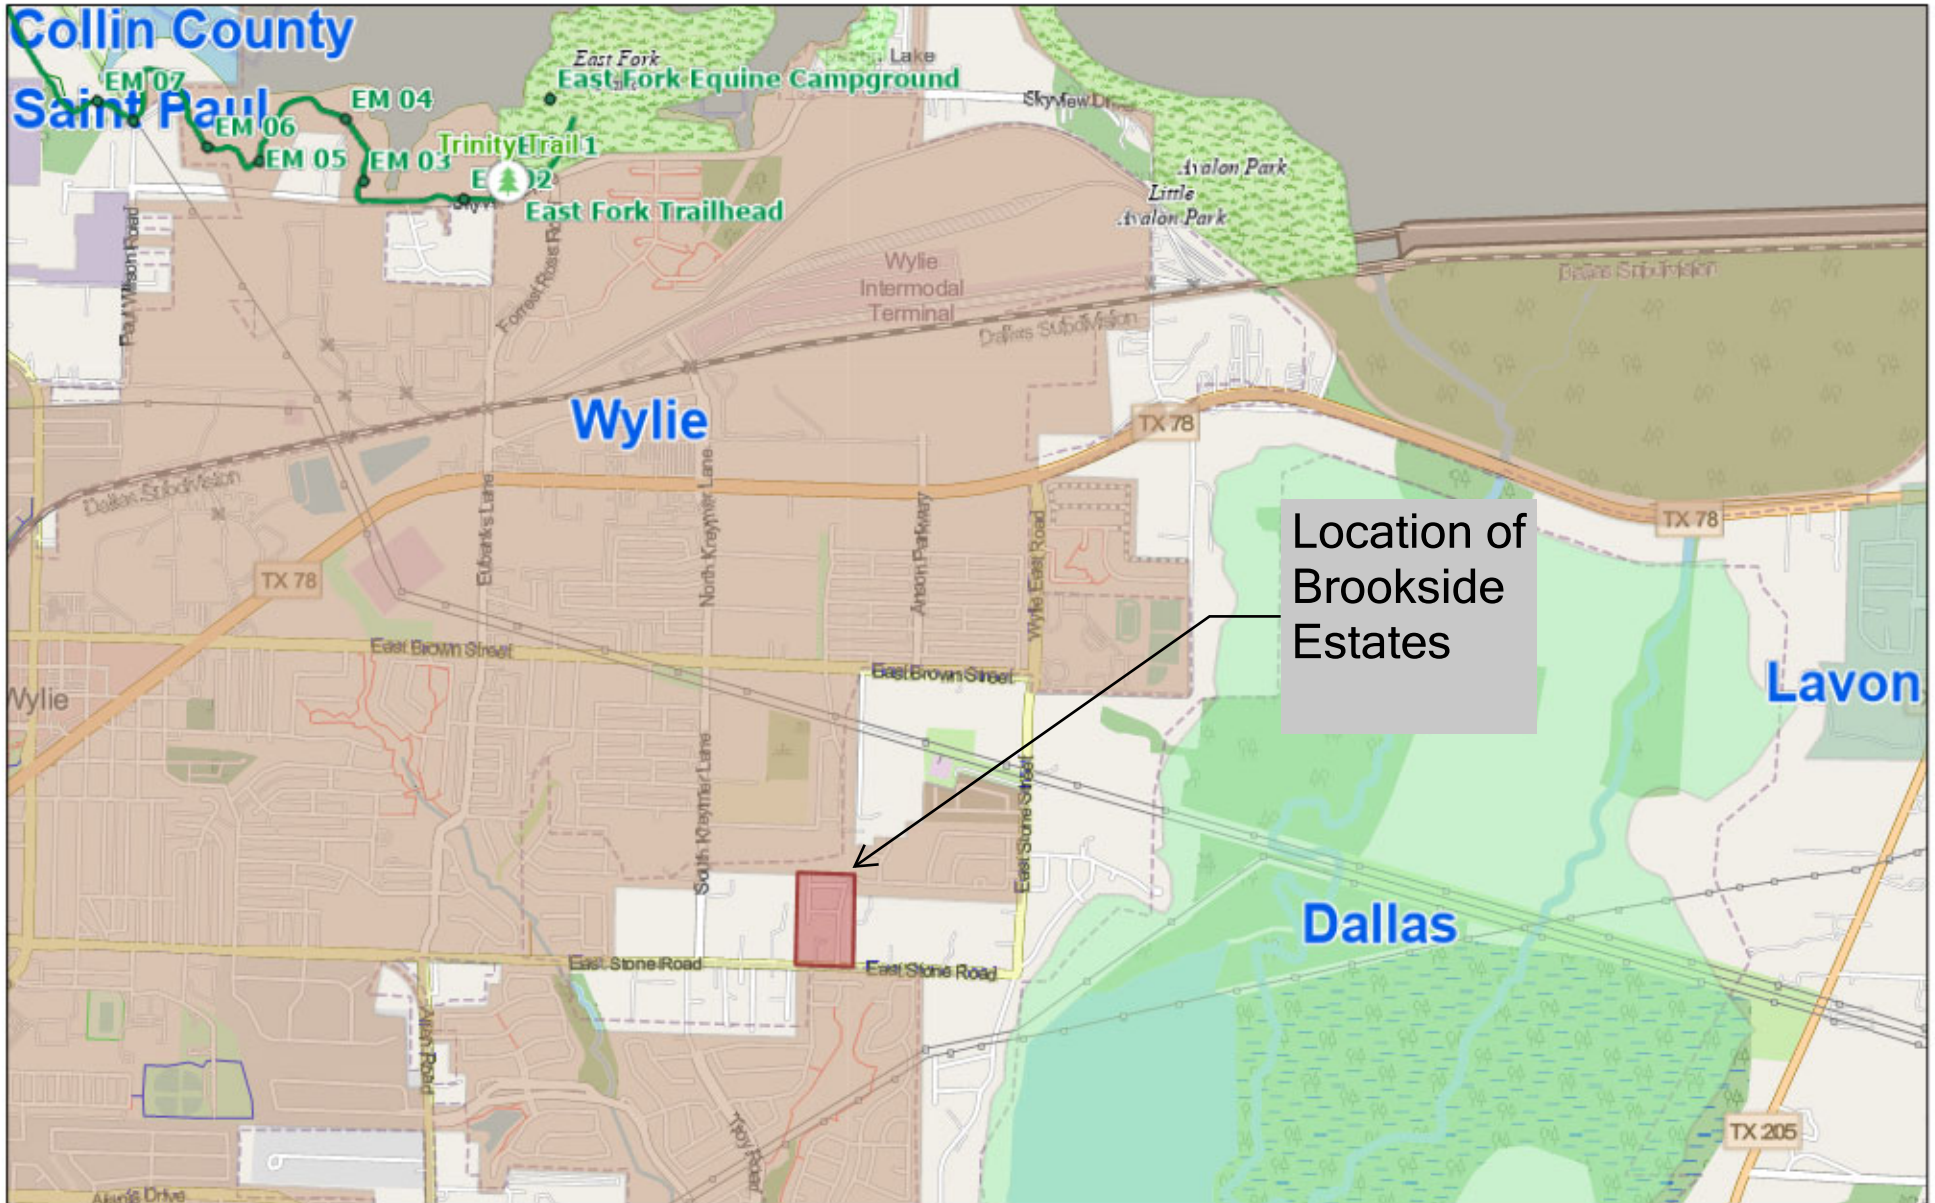

BROOKSIDE ESTATES

Location of Brookside Estates

Brookside Estates is located on E. Stone Rd approximately 1.7 miles from Downtown Wylie.

Map data © OpenStreetMap contributors, Microsoft, Facebook, Inc. and its affiliates, Esri Community Maps contributors, Map layer by Esri