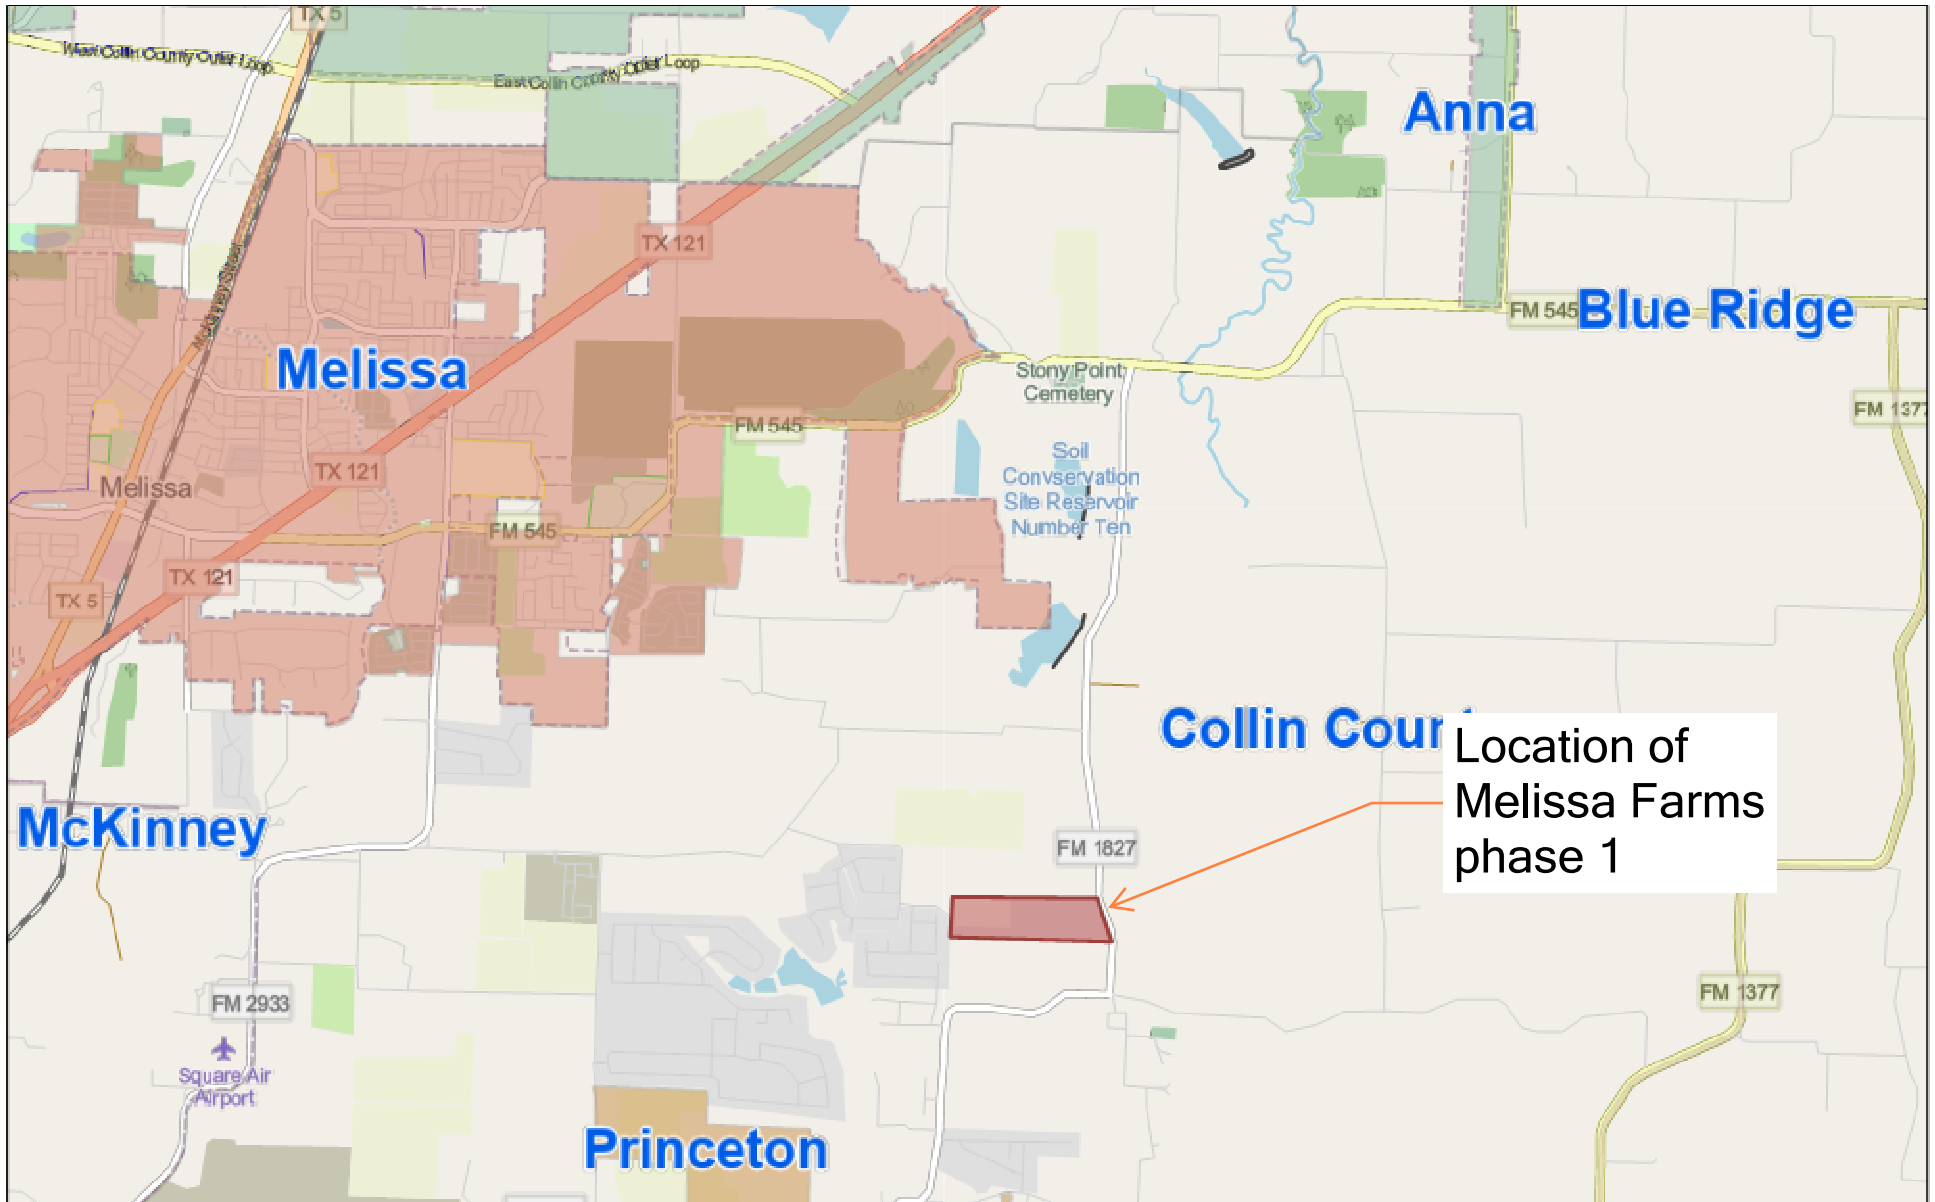

MELISSA FARMS PHASE 1

Melissa Farms phase 1 is located off CR469 and FM 1827 approximately 5.0 miles Southeast of the city of Melissa.

Map data © OpenStreetMap contributors, Microsoft, Facebook, Inc. and its affiliates, Esri Community Maps contributors, Map layer by Esri