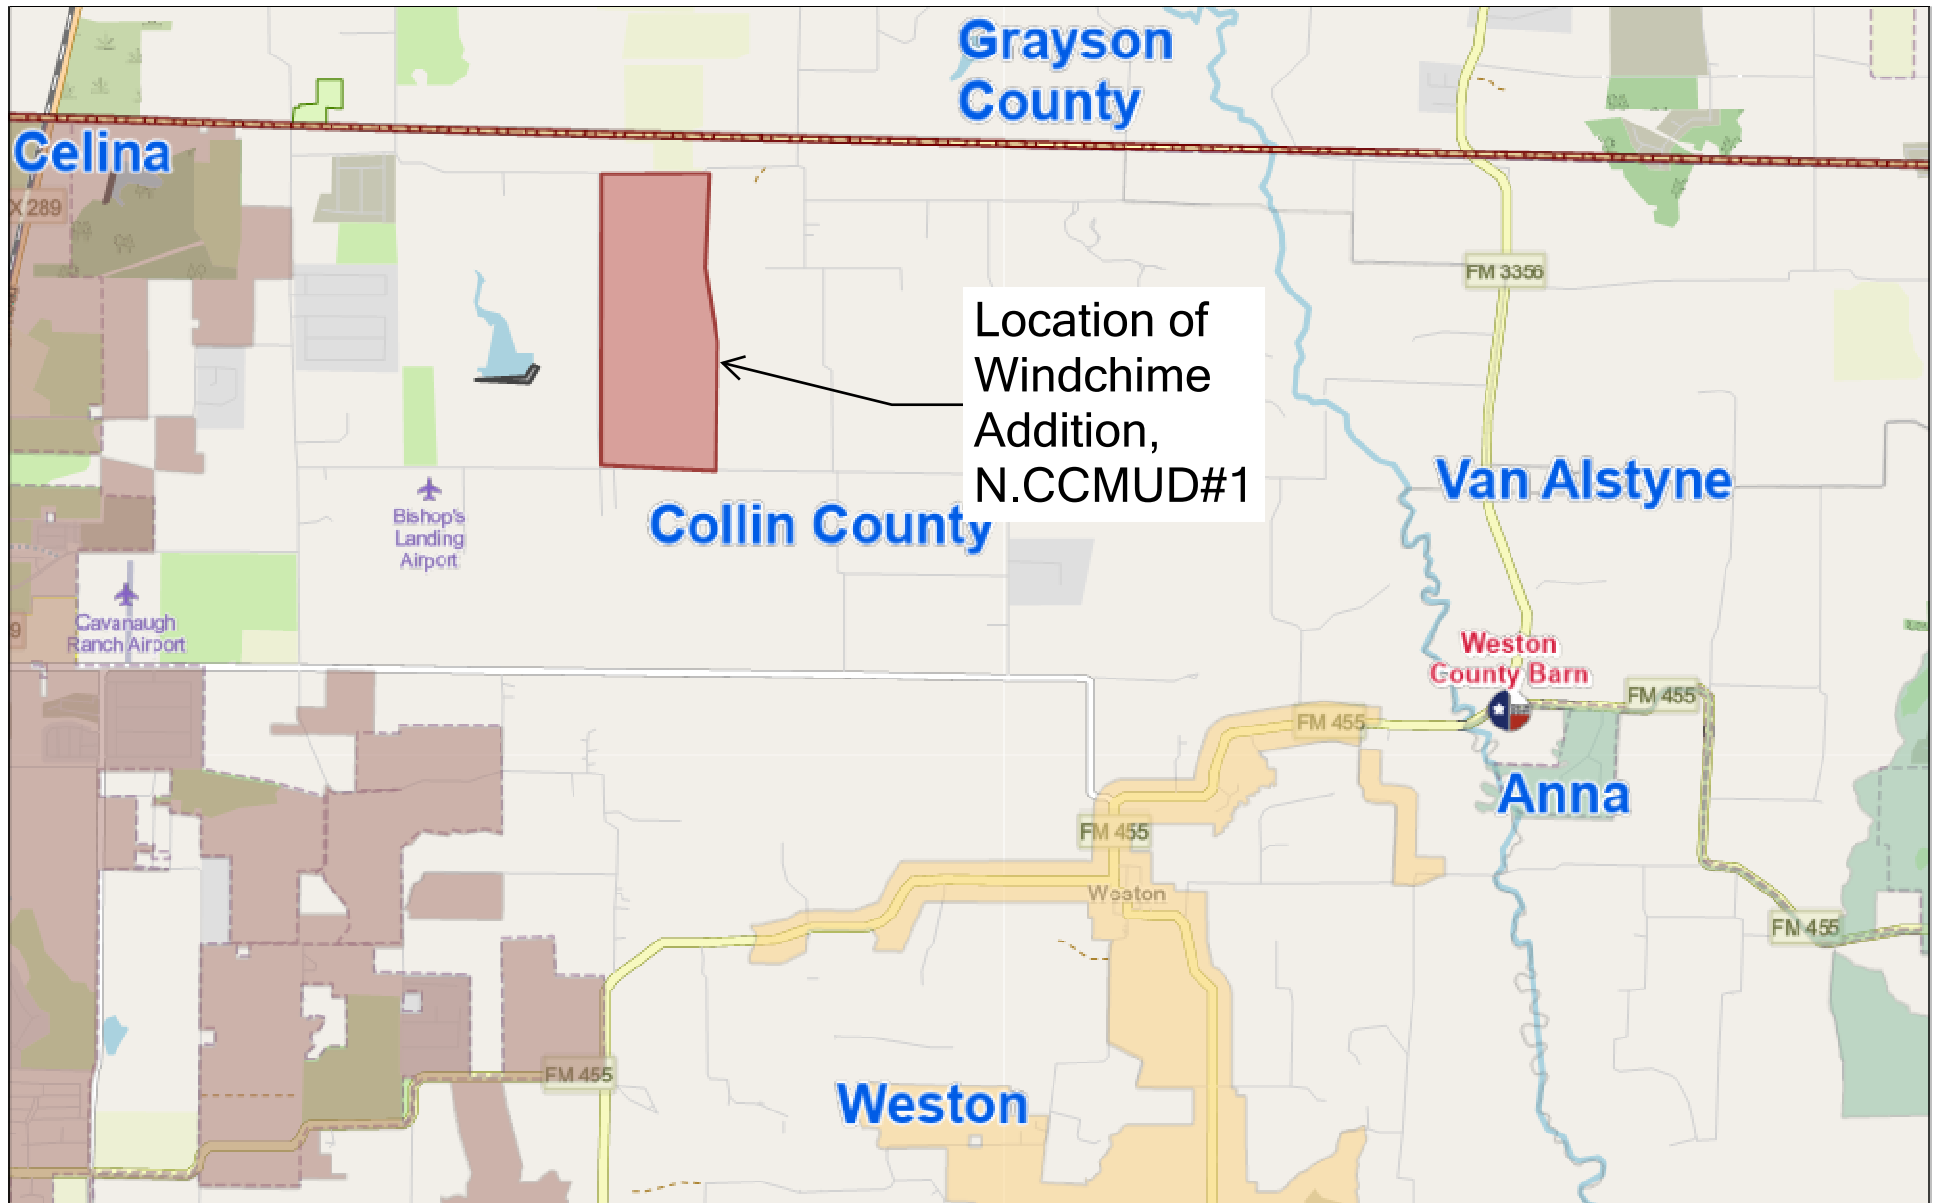

WINDCHIME ADDITION- N. CCMUD #1

The Windchime Addition is located along CR 136, approximately 3.3 miles northwest of the city of Weston.

Map data © OpenStreetMap contributors, Microsoft, Facebook, Inc. and its affiliates, Esri Community Maps contributors, Map layer by Esri