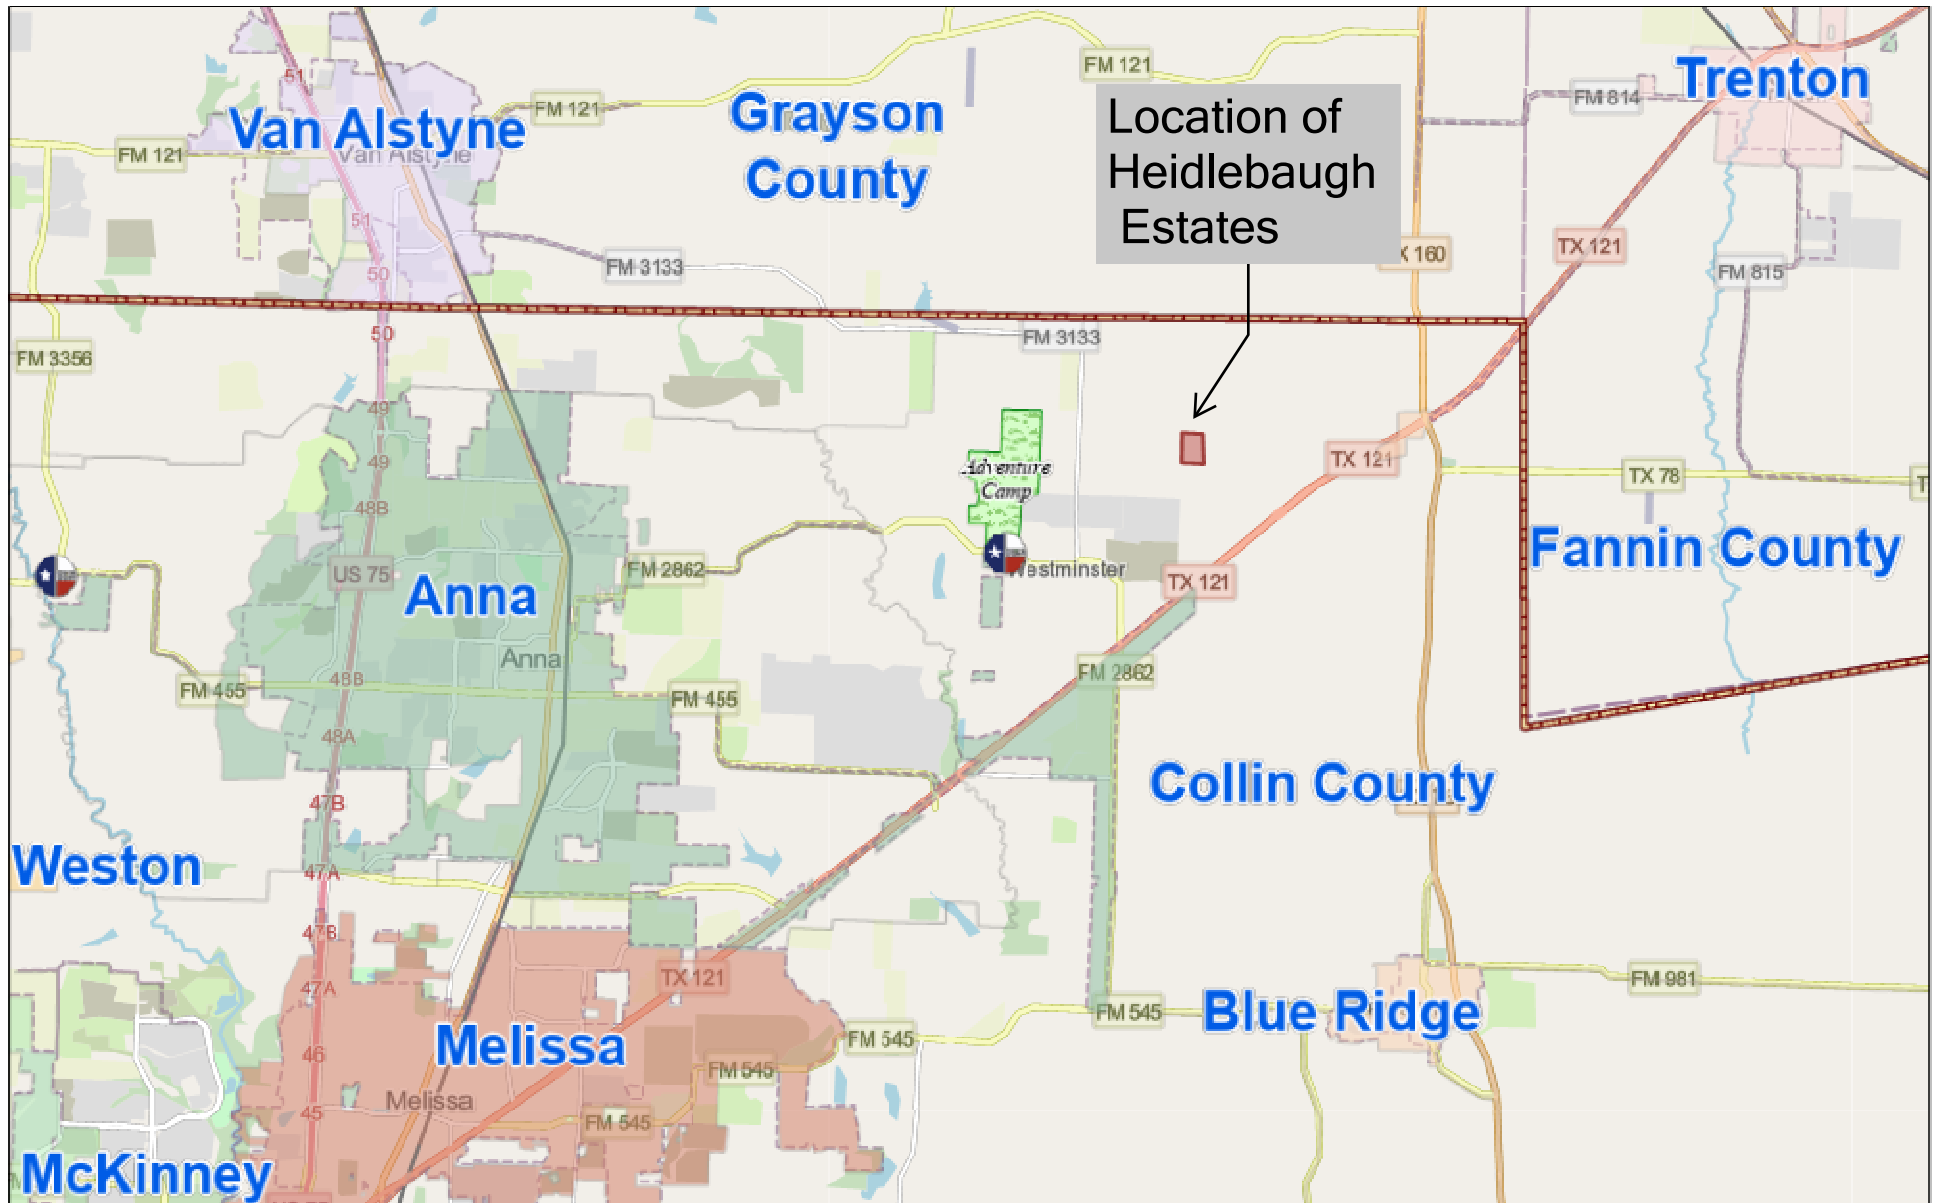

# HEIDLEBAUGH ESTATES

Heidlebaugh Estates is located on CR 525 near the intersection of CR 530, approximately 2.1 miles north east of the town of Westminster.

Map data © OpenStreetMap contributors, Microsoft, Facebook, Inc. and its affiliates, Esri Community Maps contributors, Map layer by Esri