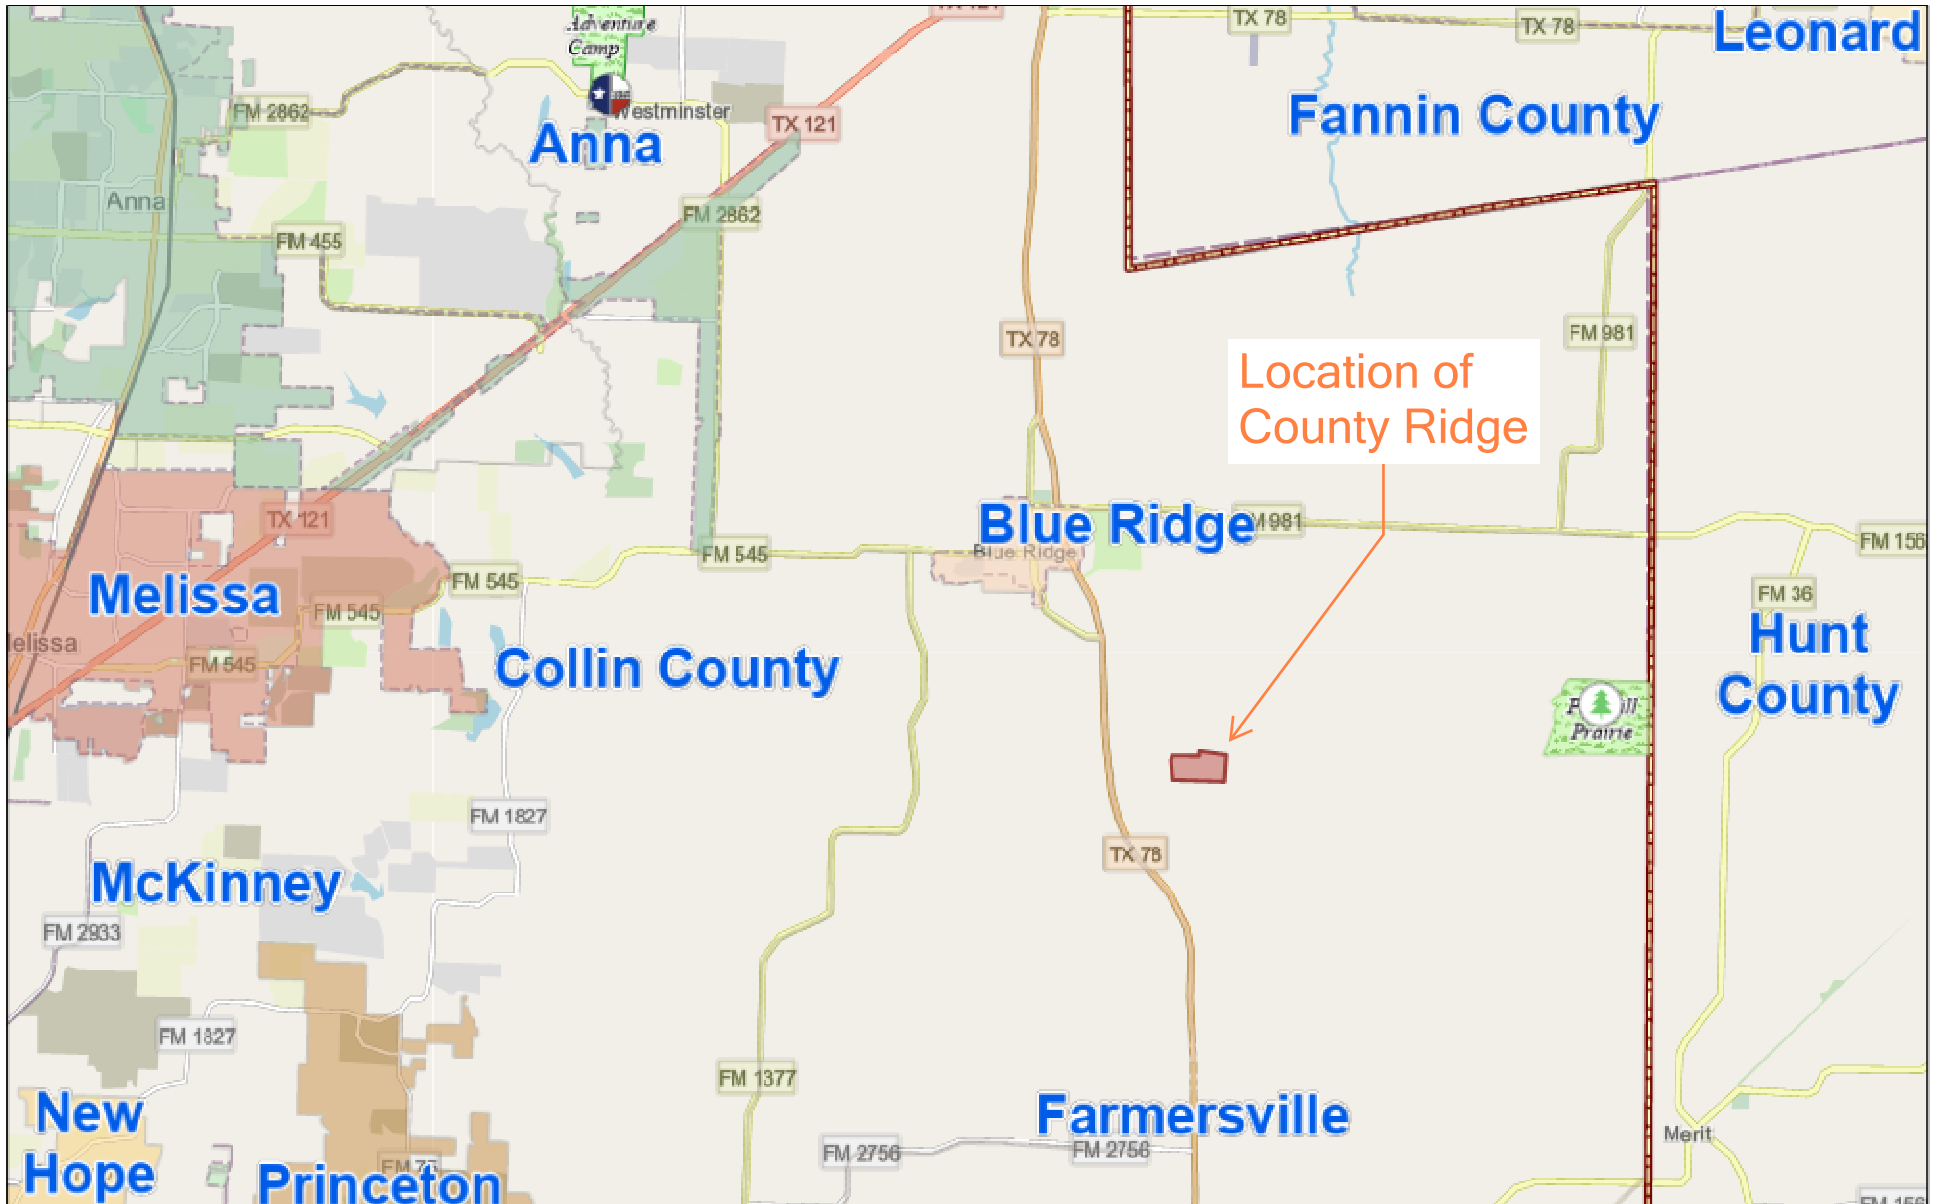

COUNTRY RIDGE

Country Ridge is located on CR 623 and CR 622, approximately 2.7 miles southeast of the city of Blue Ridge.

Map data © OpenStreetMap contributors, Microsoft, Facebook, Inc. and its affiliates, Esri Community Maps contributors, Map layer by Esri

Collin County

Map data © OpenStreetMap contributors, Microsoft, Facebook, Inc. and its affiliates, Esri Community Maps contributors, Map layer by Esri | TCEQ Info Resources Division |