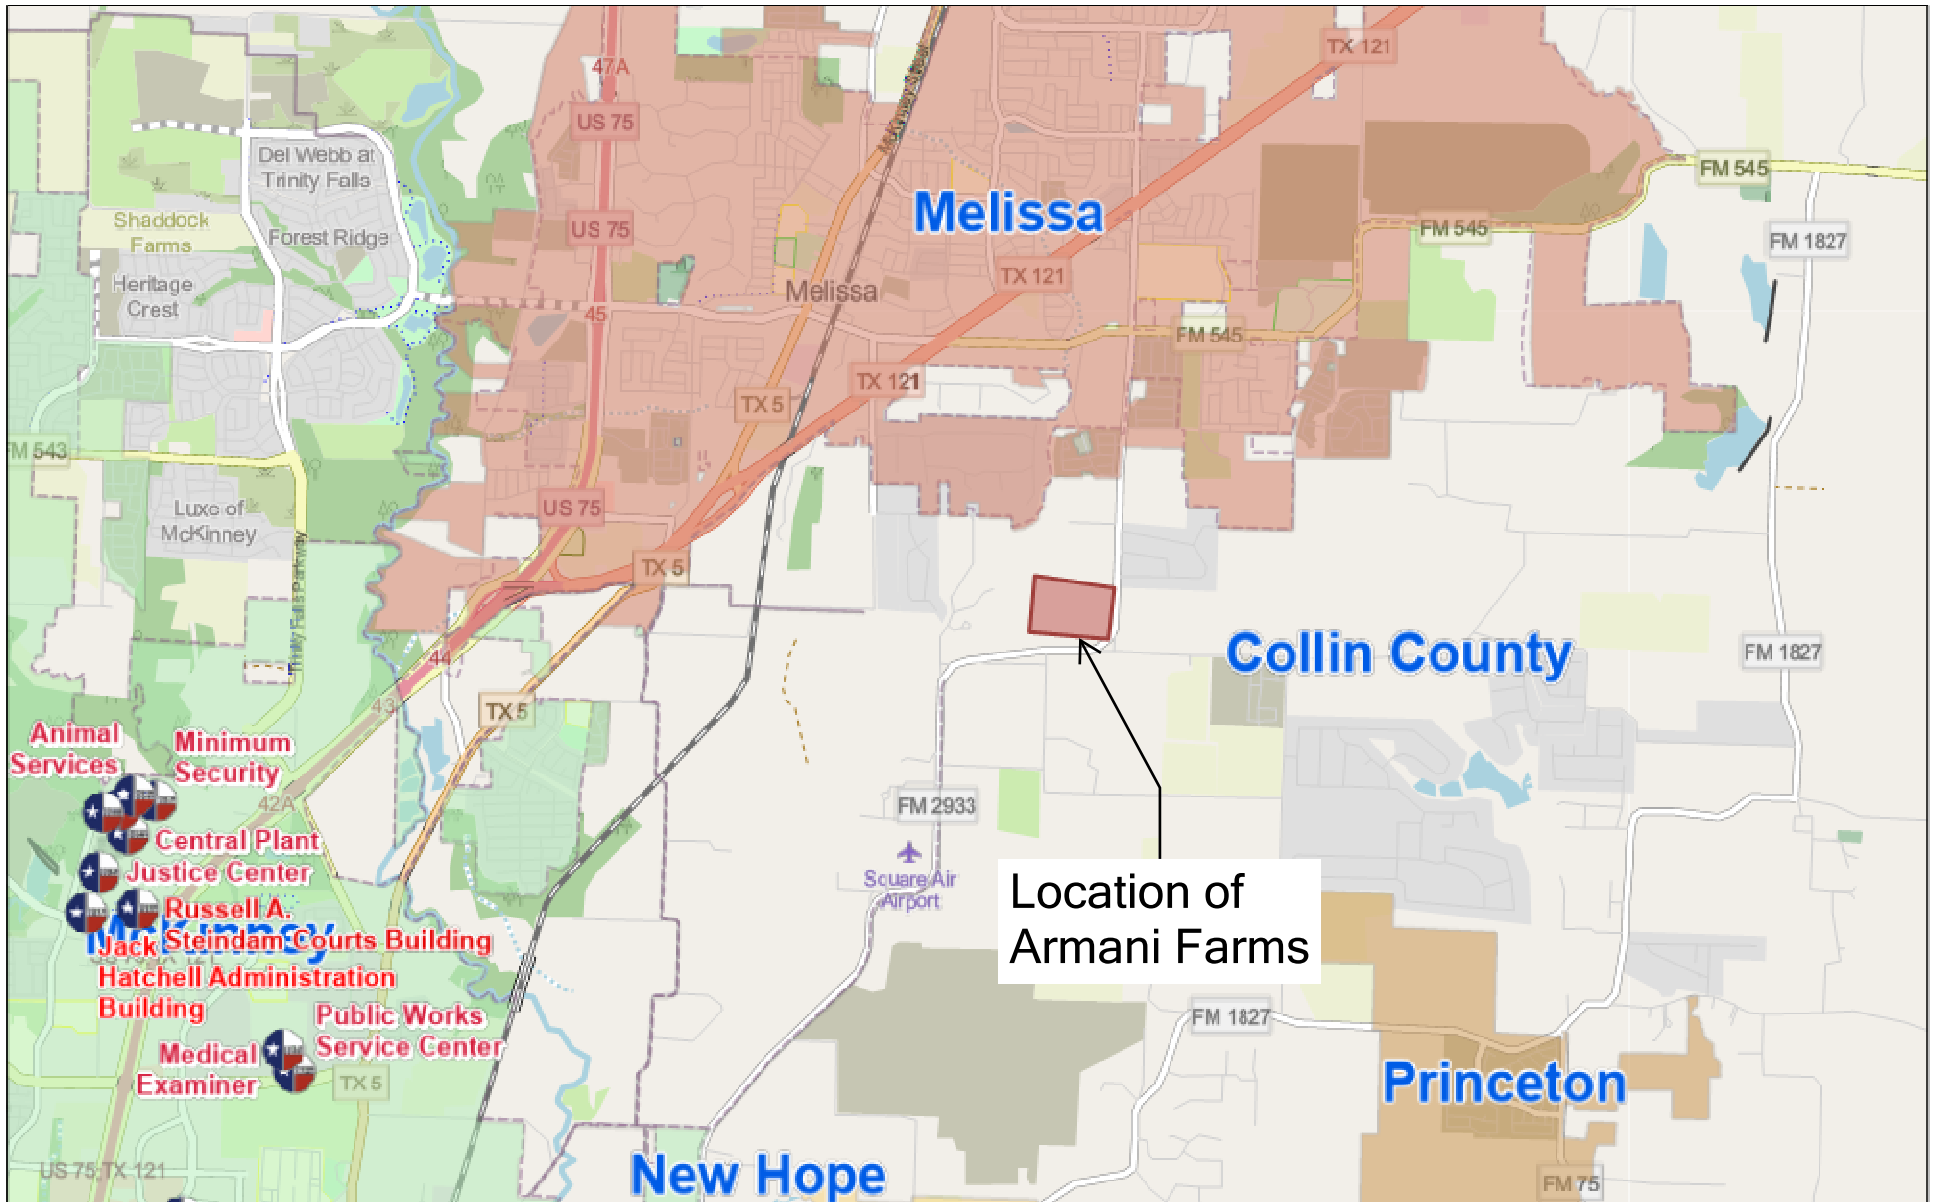

ARMANI FARMS

Armani Farms is located on FM 2933 approximately 1.9 miles south east of the city of Melissa

Map data © OpenStreetMap contributors, Microsoft, Facebook, Inc. and its affiliates, Esri Community Maps contributors, Map layer by Esri