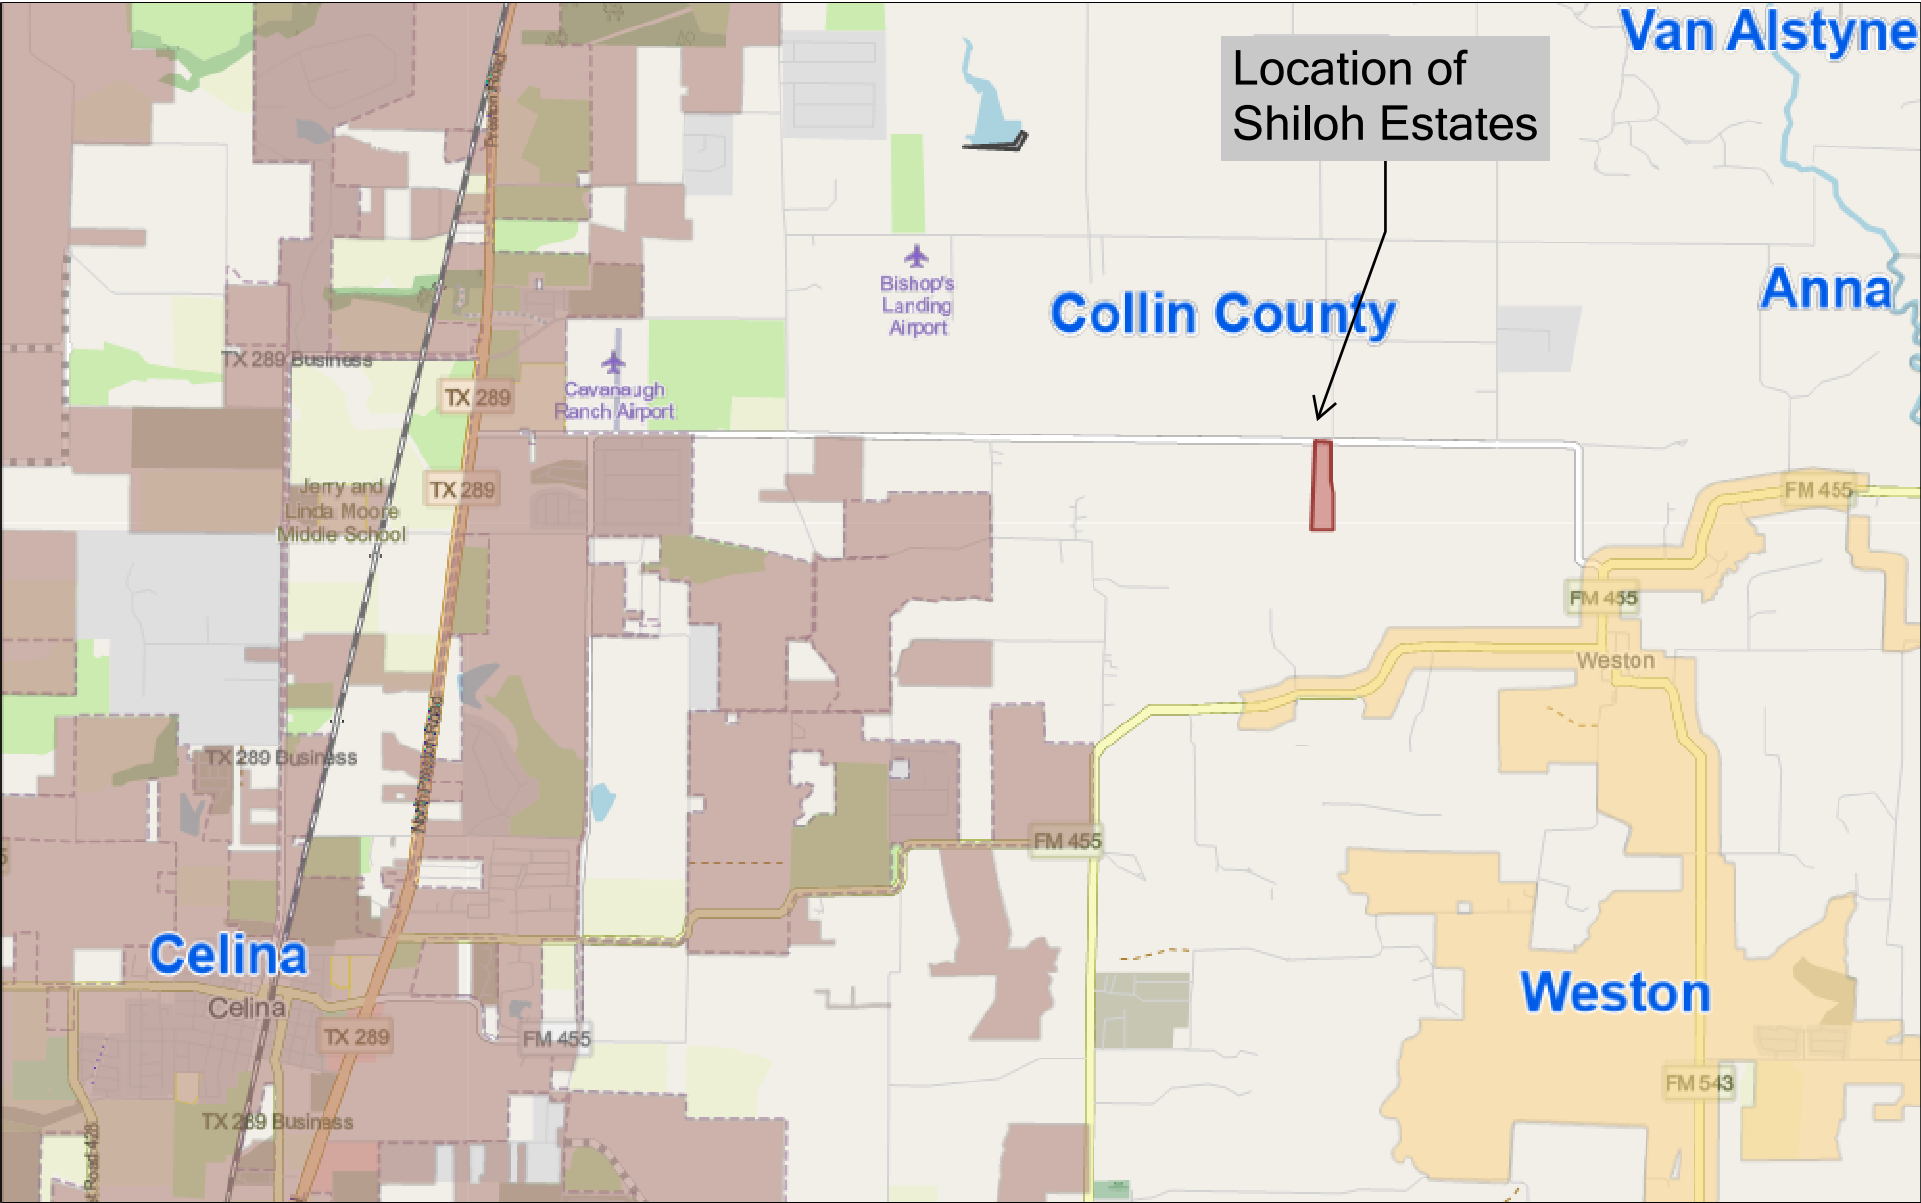

SHILOH ESTATES

Shiloh Estates is located at 6393 CR 134, approximately 1.6 miles northwest of the city of Weston.

Map data © OpenStreetMap contributors, Microsoft, Facebook, Inc. and its affiliates, Esri Community Maps contributors, Map layer by Esri