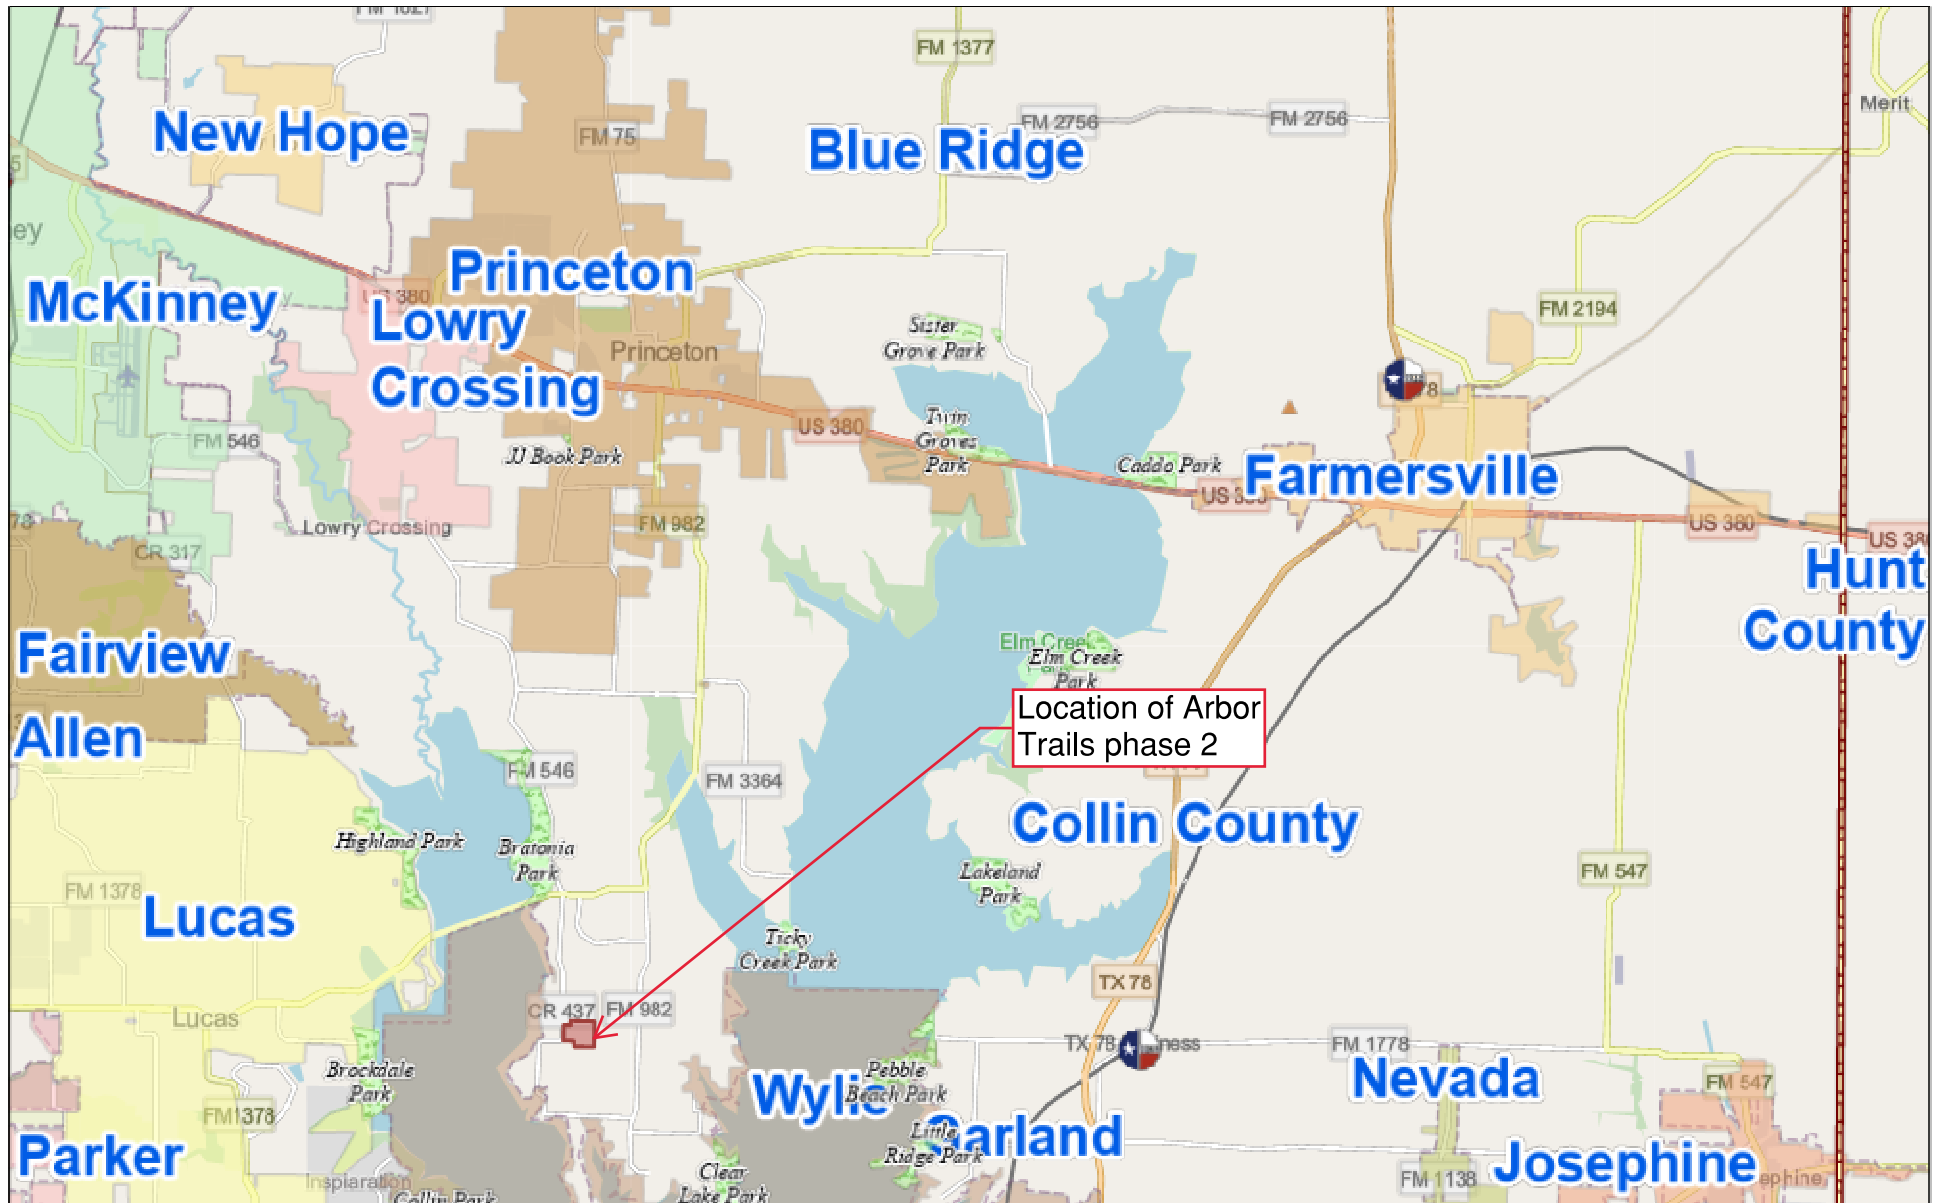

ARBOR TRAILS PHASE 2-CC MUD #10

Arbor Trails is located on CR 437 approximately 6.7 miles south of Princeton.

Gabriela, bmf, Map data © OpenStreetMap contributors, Microsoft, Facebook, Inc. and its affiliates, Esri Community Maps contributors, Map

Collin County

Map data © OpenStreetMap contributors, Microsoft, Facebook, Inc. and its affiliates, Esri Community Maps contributors, Map layer by Esri | Gabriela, bmf | TCEQ Info Resources Division |