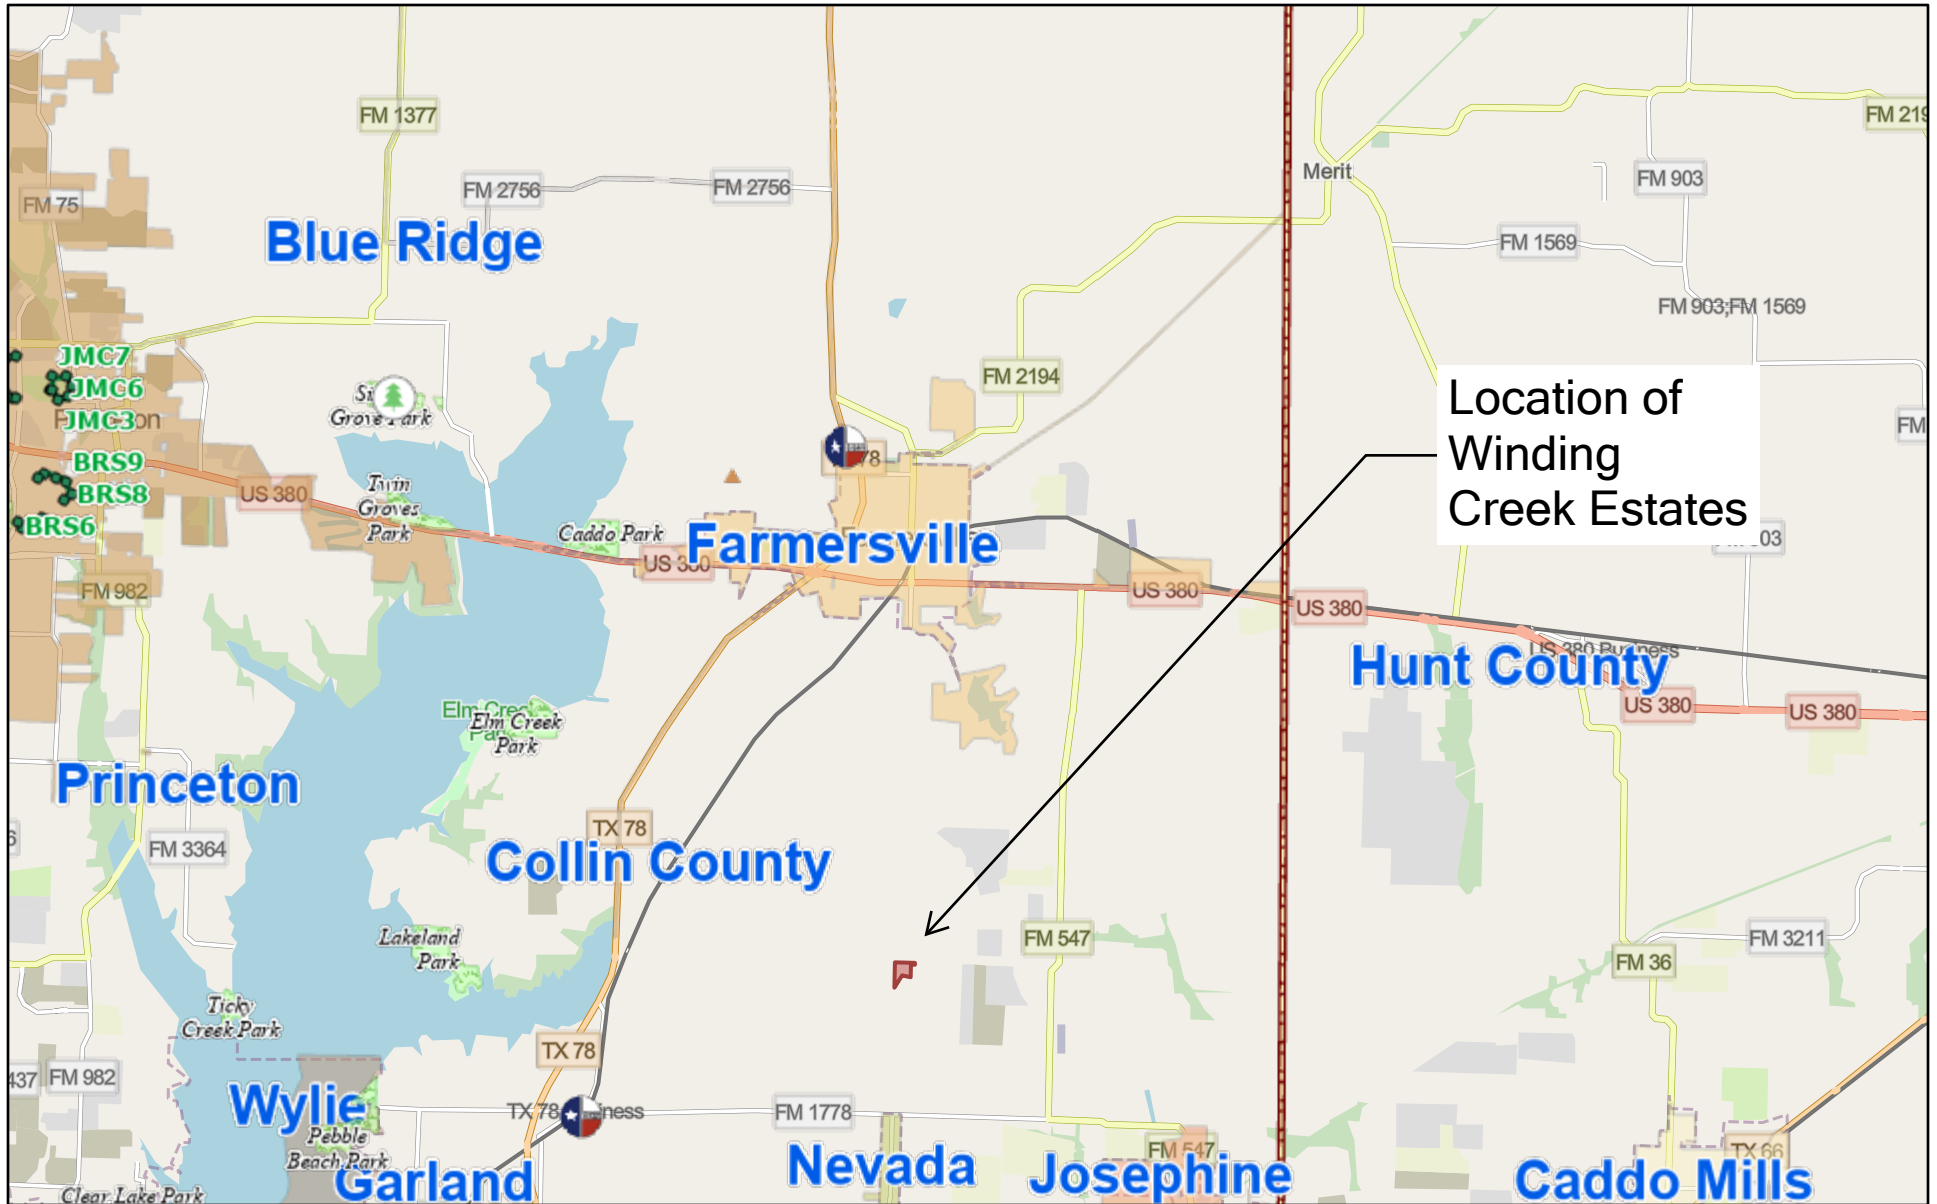

WINDING CREEK ESTATES

Winding Creek Estates is located on CR 643 at CR 602, approximately 4.2 miles south of the city of Farmersville.

Map data © OpenStreetMap contributors, Microsoft, Facebook, Inc. and its affiliates, Esri Community Maps contributors, Map layer by Esri