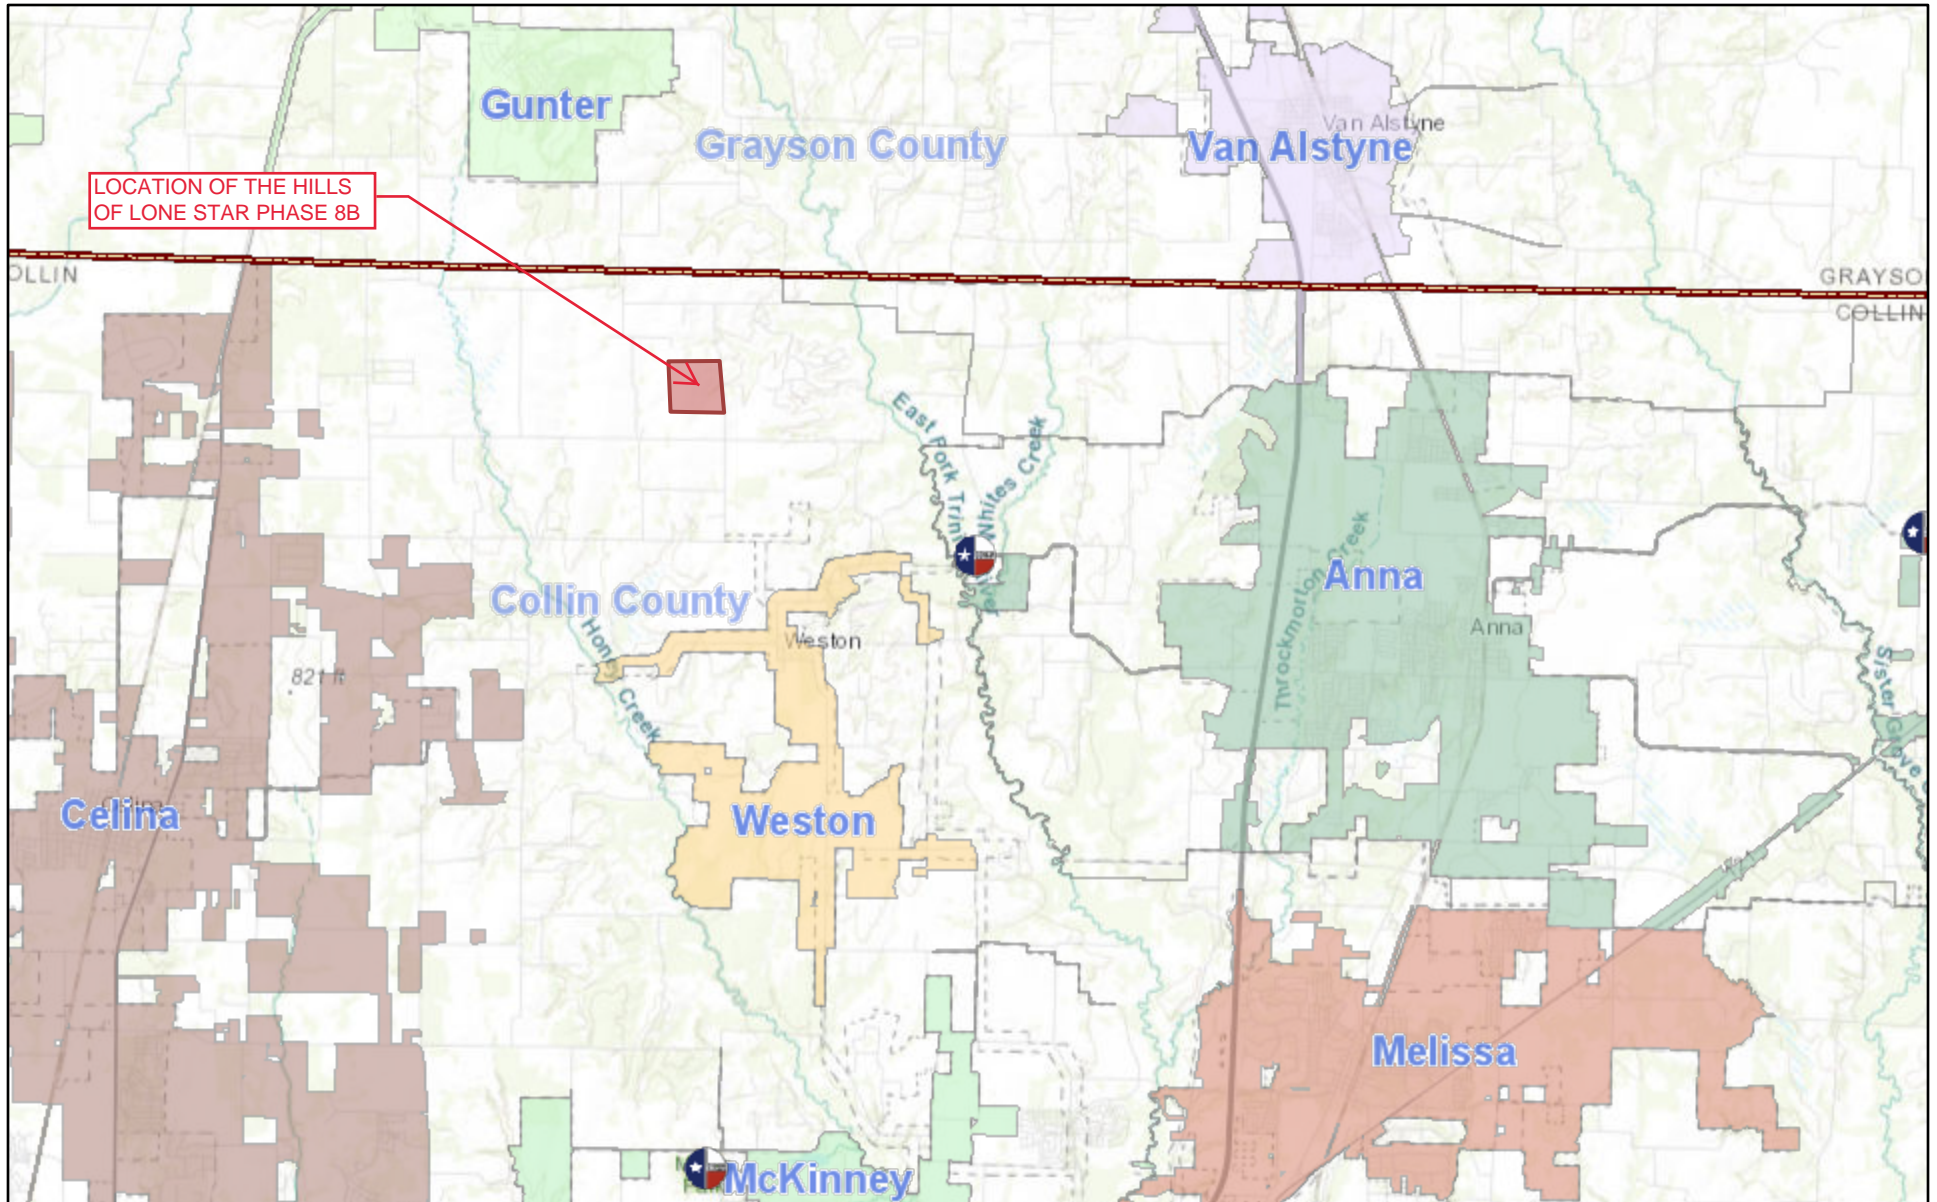

The Hills of Lone Star Phase 8B

5/17/2021, 2:17:26 PM

 County Offices  City  County

The Hills of Lone Star phase 8B is along Lone Star Rd, approximately 2.9 miles Northwest of Weston TX.

Sources: Esri, HERE, Garmin, Intermap, increment P Corp., GEBCO, USGS, FAO, NPS, NRCAN, GeoBase, IGN, Kadaster NL, Ordnance Survey, Esri

ArcGIS Web AppBuilder
Texas Parks & Wildlife, Esri, HERE, Garmin, USGS, NGA, EPA, USDA, NPS | Gabriela, bmf |