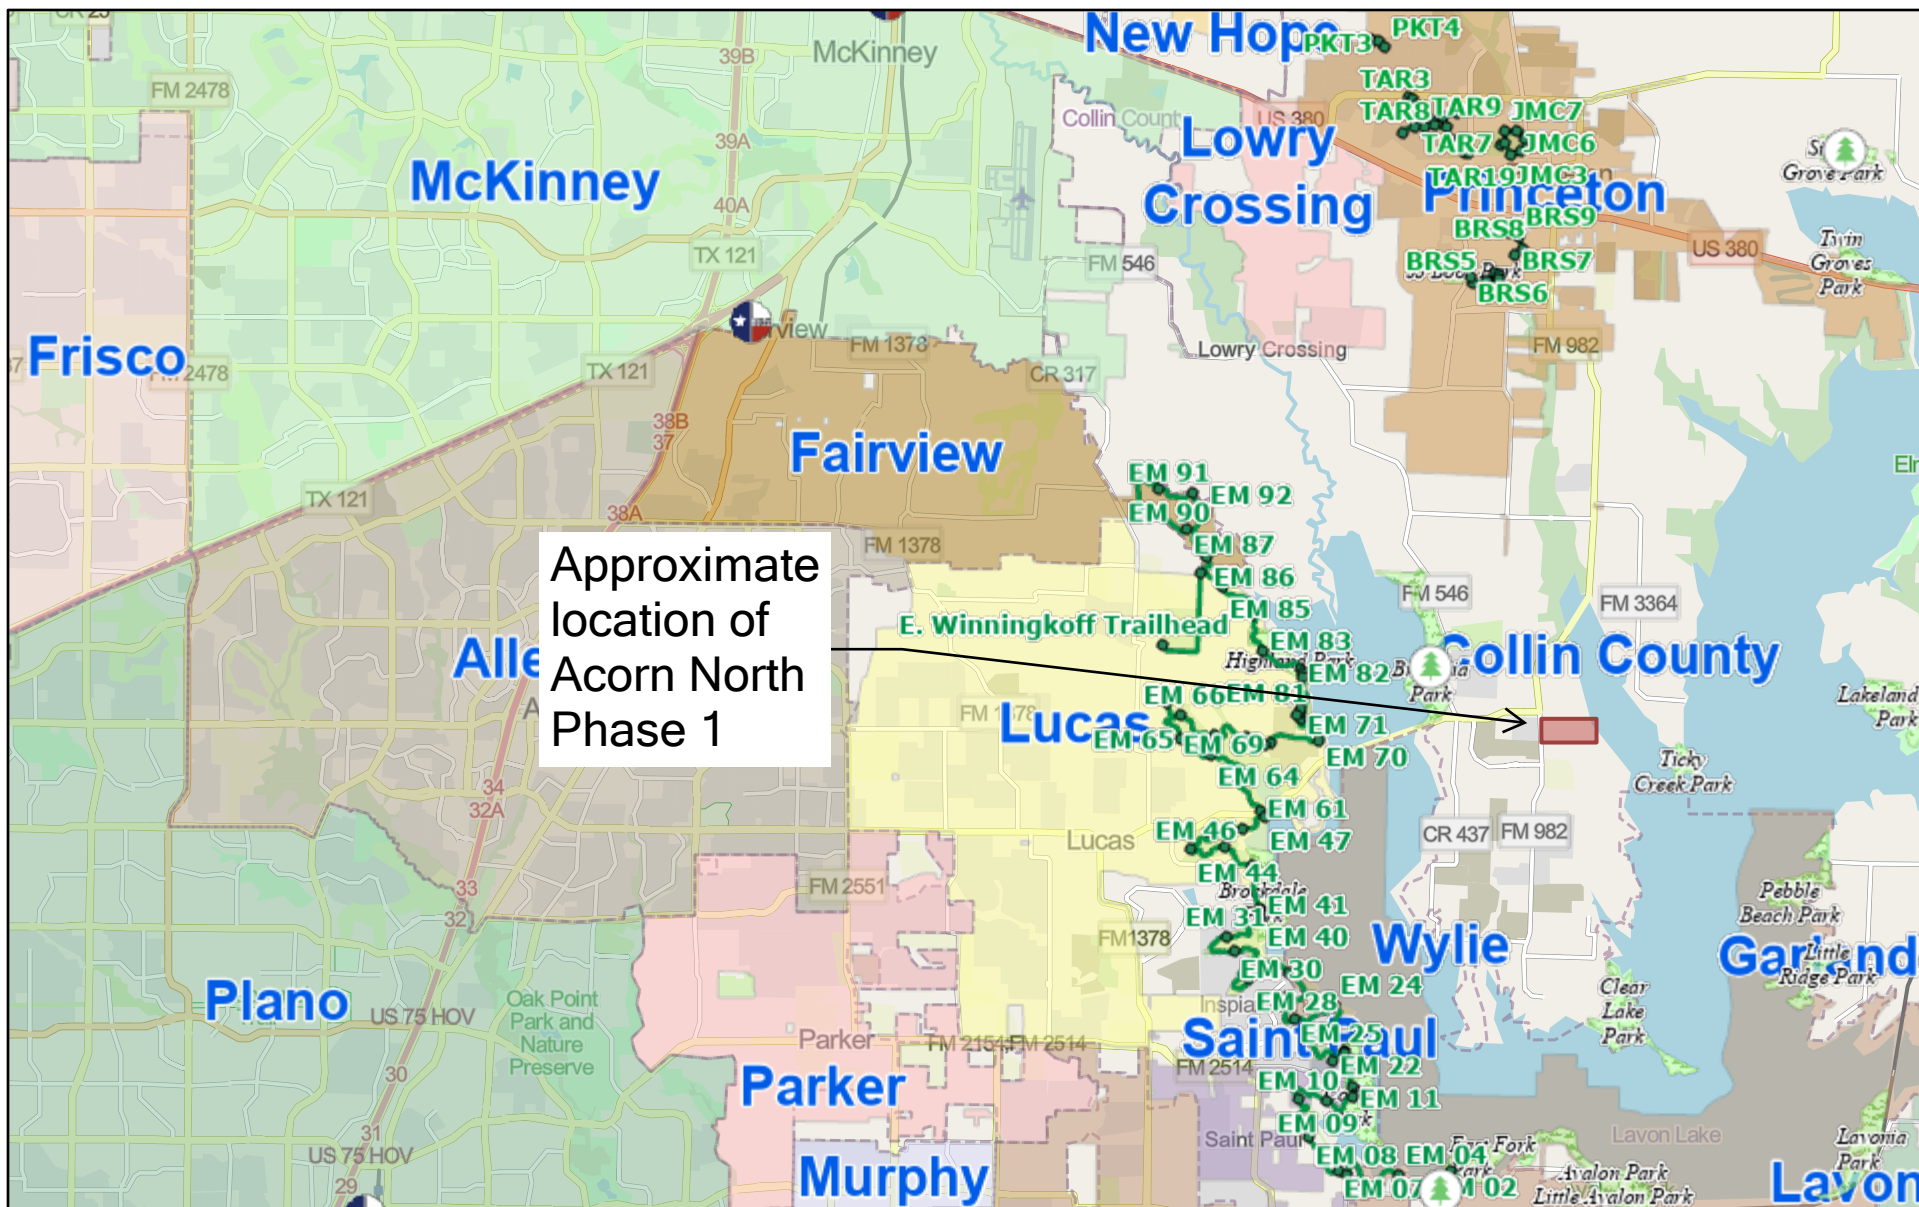

# ACORN NORTH PHASE 1

Acorn North phase 1 is located at CR 1099 and FM 982, approximately 5.8 miles south of the city of Princeton.

Map data © OpenStreetMap contributors, Microsoft, Facebook, Inc. and its affiliates, Esri Community Maps contributors, Map layer by Esri