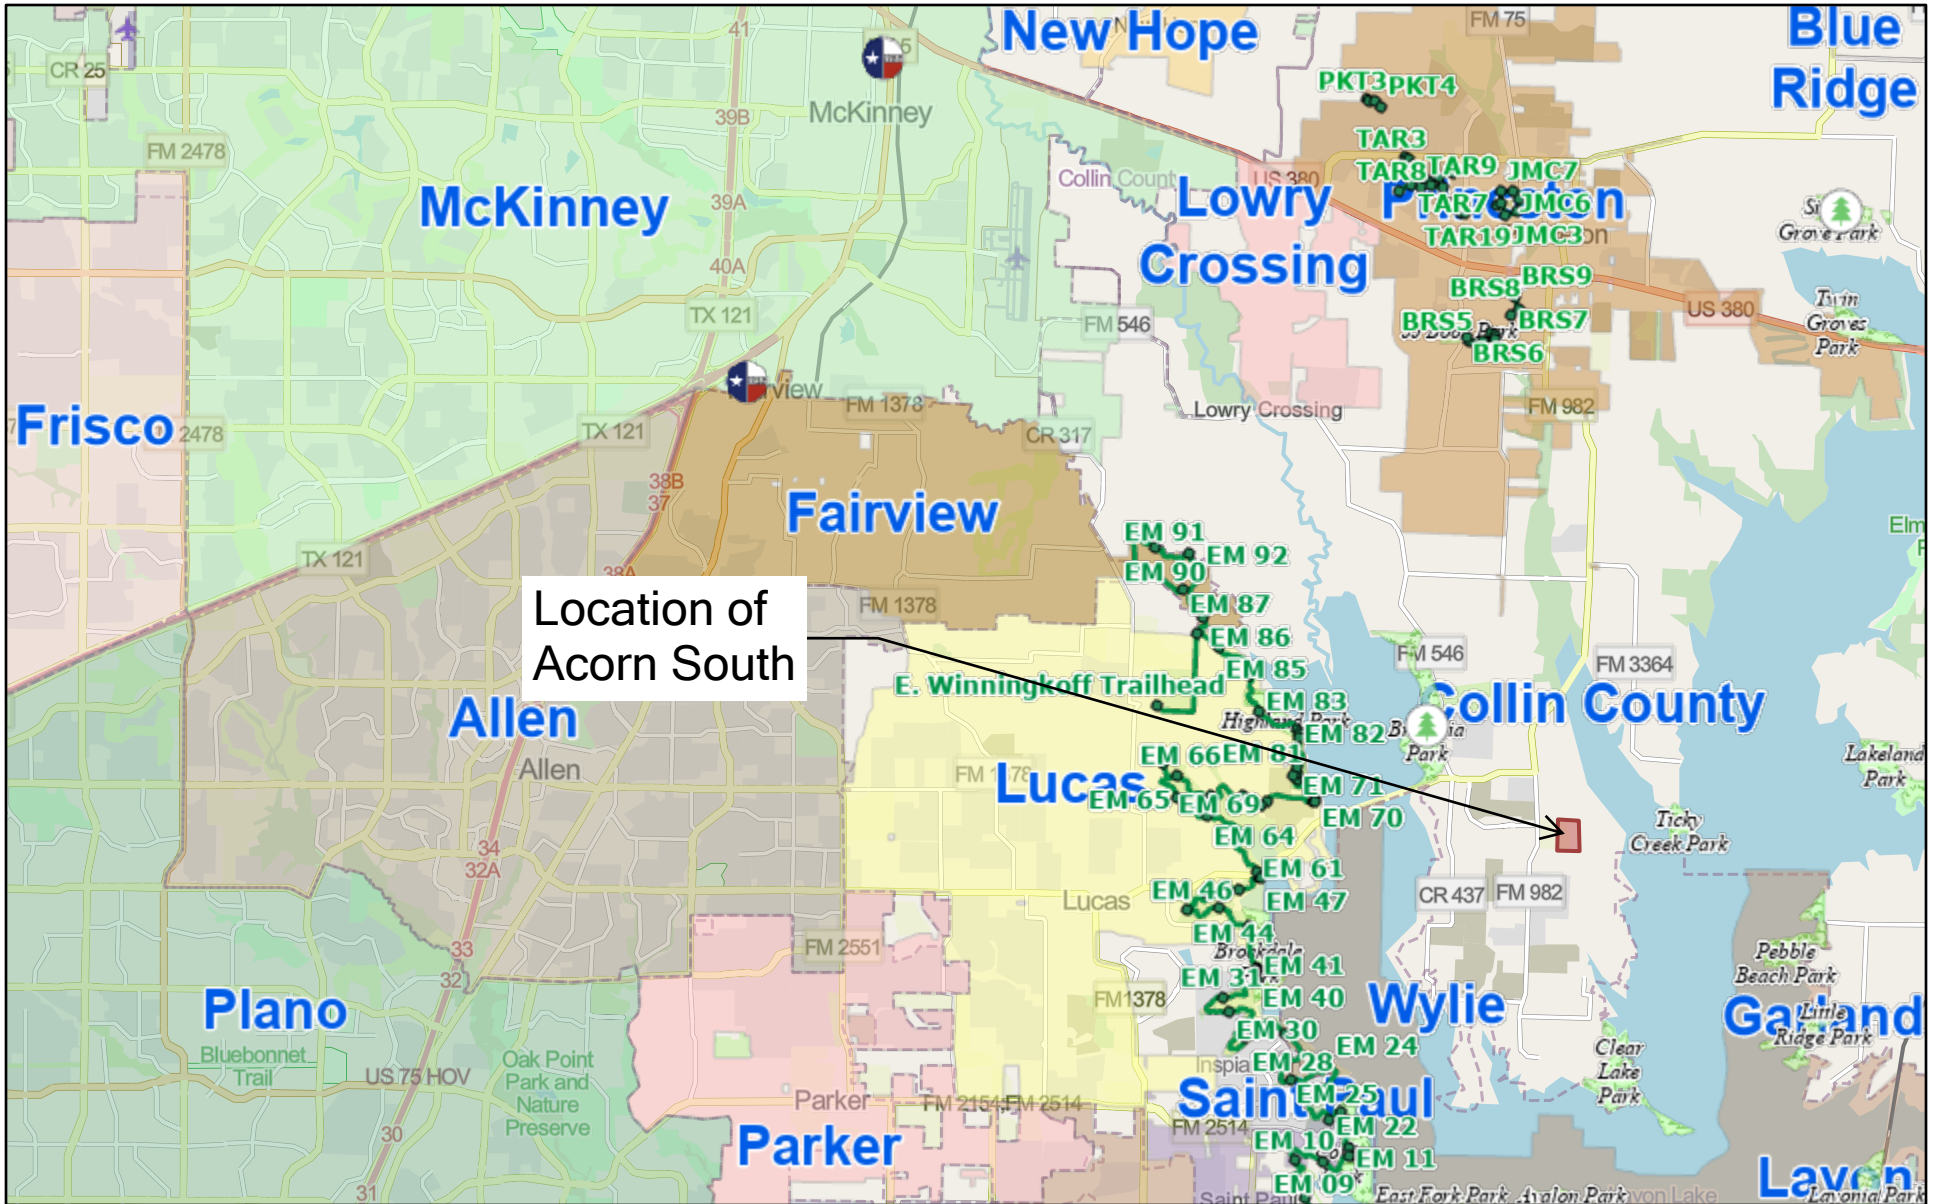

ACORN SOUTH

Acorn South is located on CR 442, .32 miles east of FM 982 and approximately 6.4 miles south of the city of Princeton.

Map data © OpenStreetMap contributors, Microsoft, Facebook, Inc. and its affiliates, Esri Community Maps contributors, Map layer by Esri

Collin County

Map data © OpenStreetMap contributors, Microsoft, Facebook, Inc. and its affiliates, Esri Community Maps contributors, Map layer by Esri | TCEQ Info Resources Division |