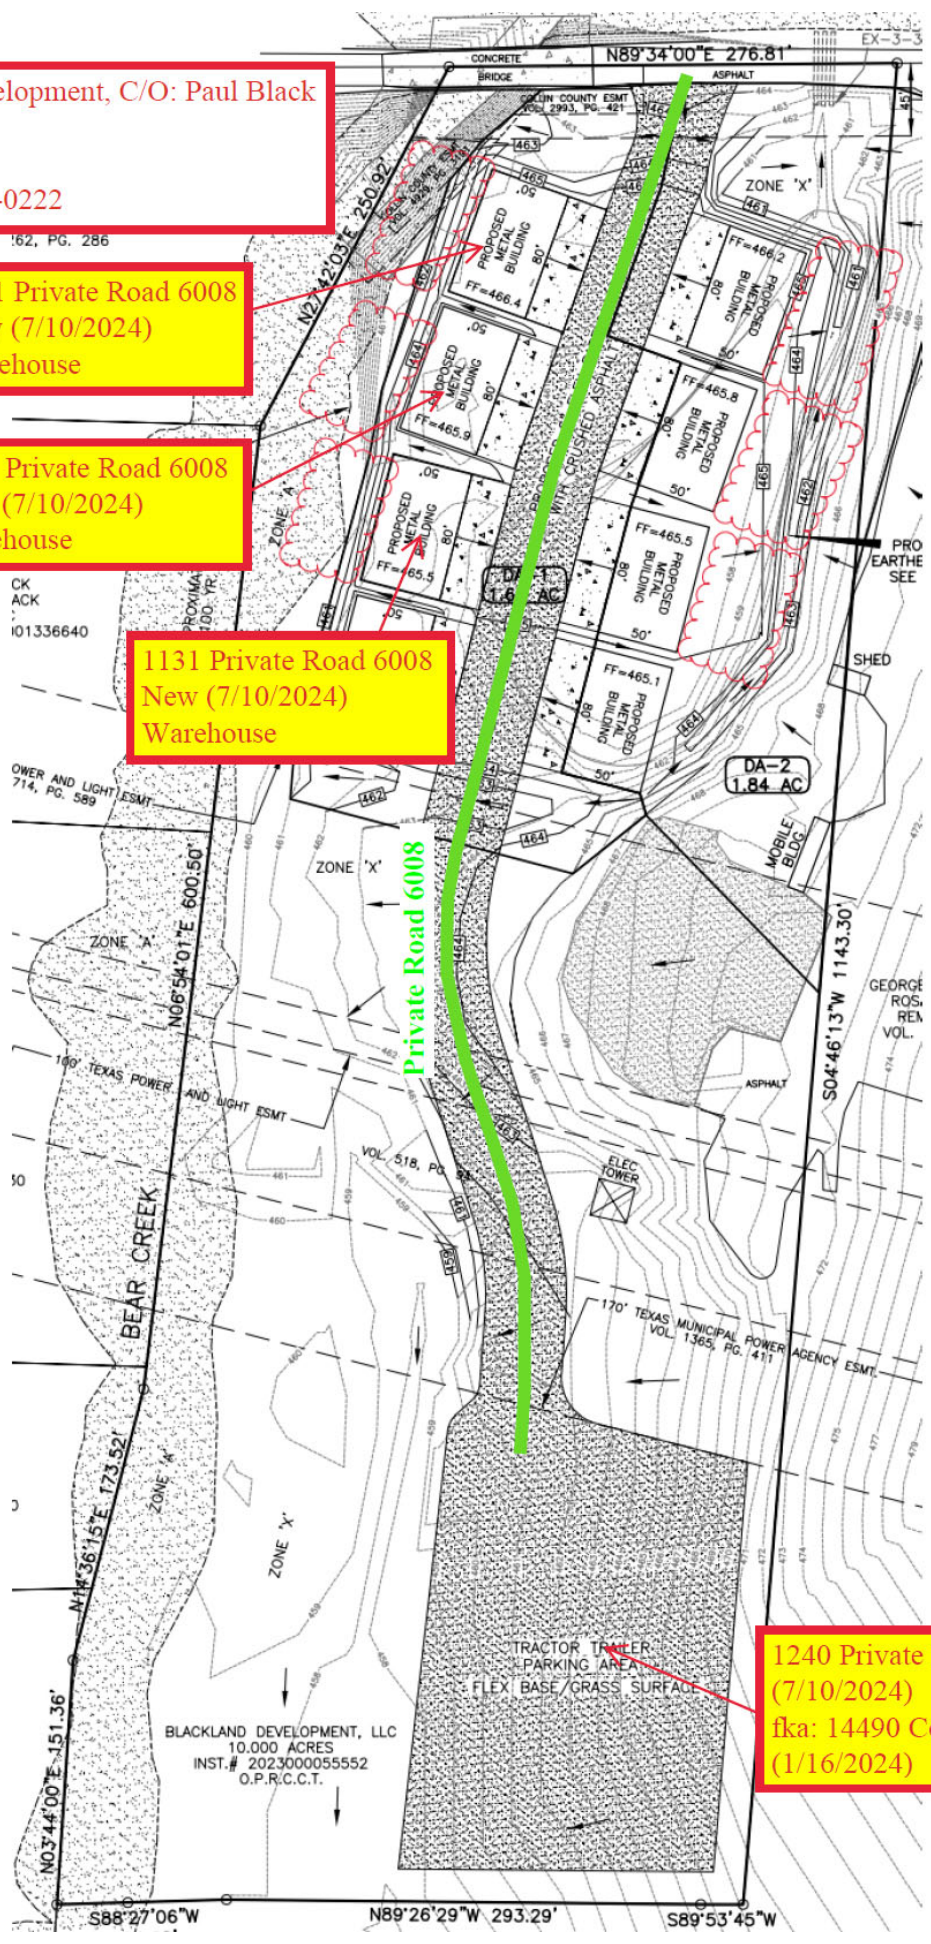

Blackland Development, C/O: Paul Black
PID: 2885418
1L1
CONS24-0604-0222

1111 Private Road 6008
New (7/10/2024)
Warehouse

1121 Private Road 6008
New (7/10/2024)
Warehouse

1131 Private Road 6008
New (7/10/2024)
Warehouse

1240 Private Road 6008
(7/10/2024)
fka: 14490 County Road 485
(1/16/2024)