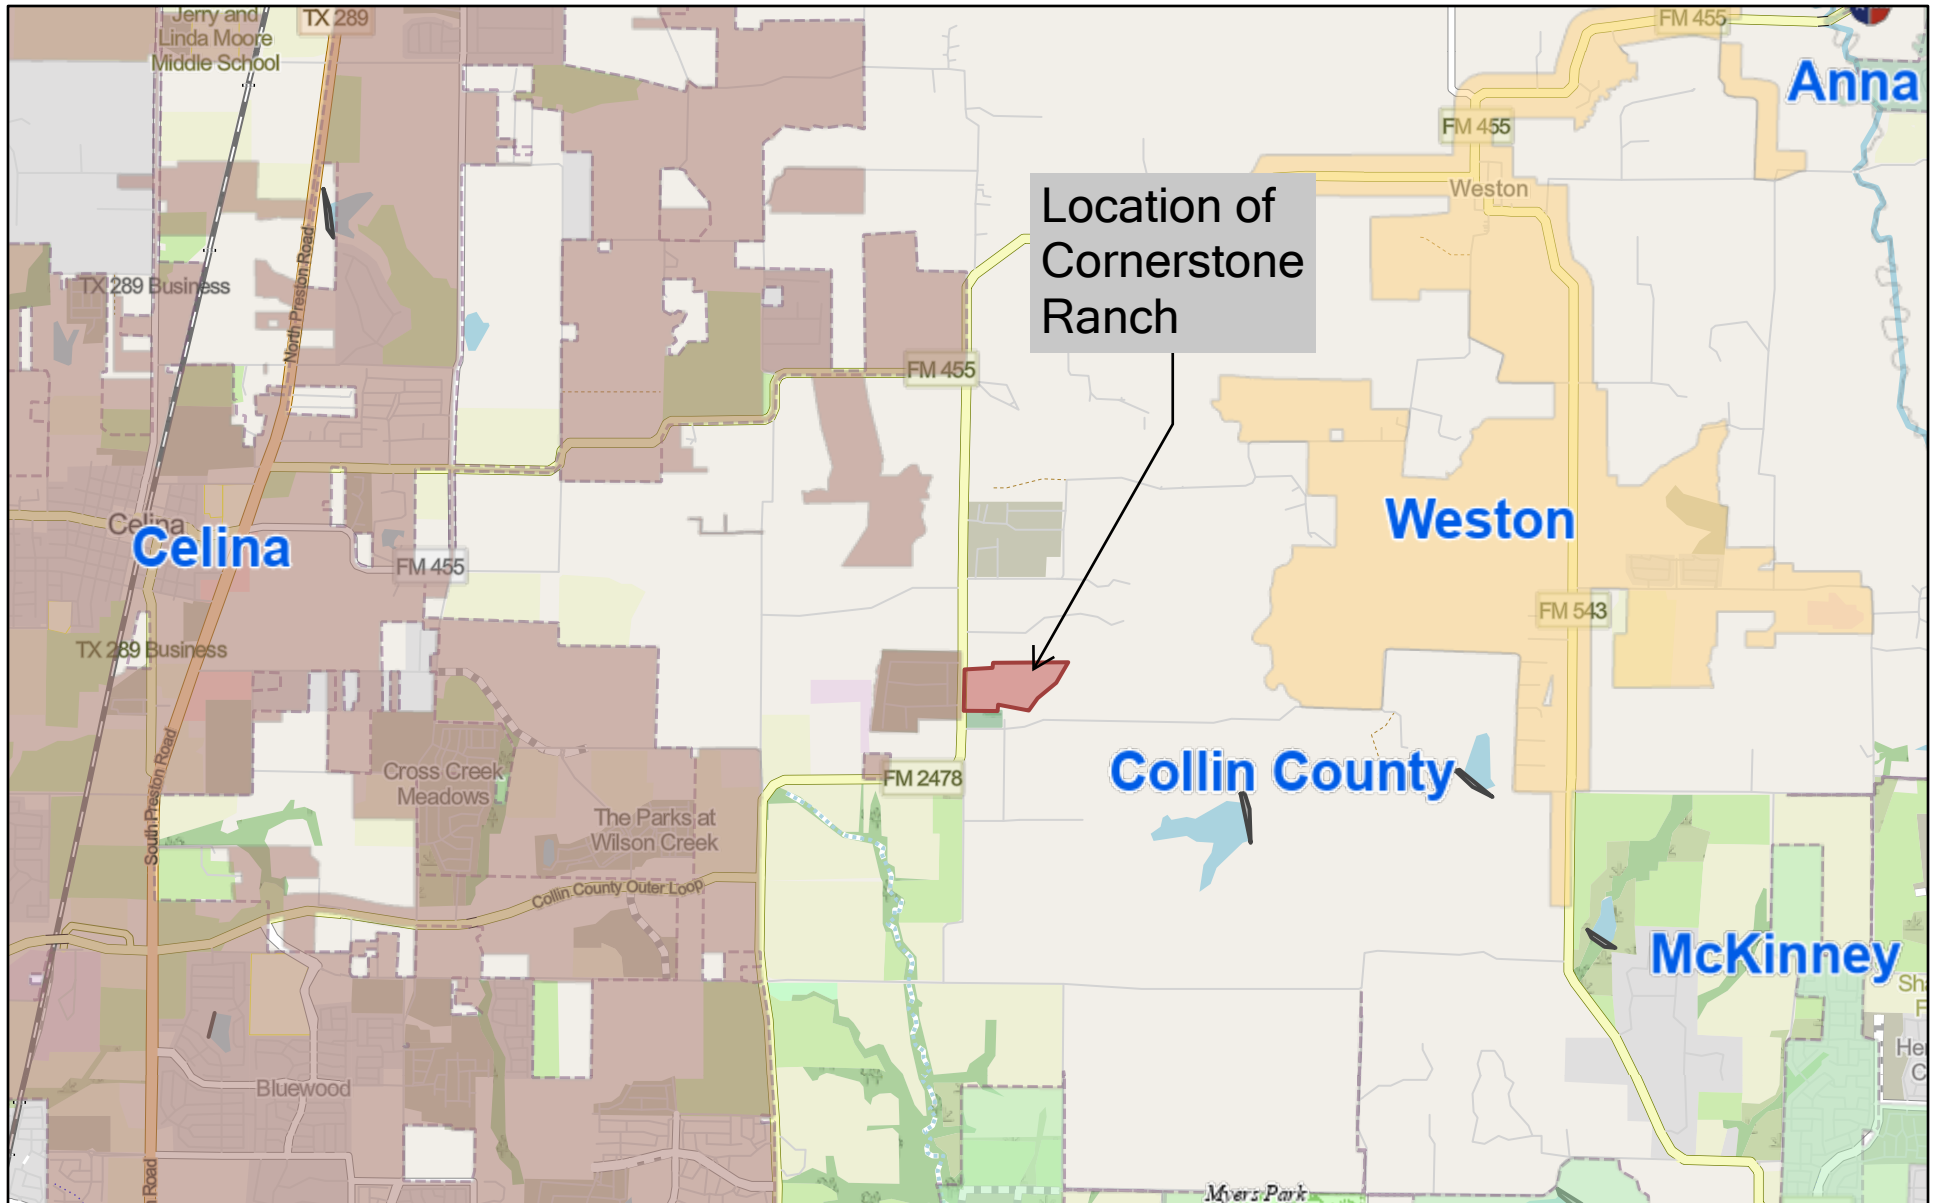

# CORNERSTONE RANCH

Cornerstone Ranch is located at 11444 FM 2478, approximately 3.4 miles southwest of the city of Weston.

Map data © OpenStreetMap contributors, Microsoft, Facebook, Inc. and its affiliates, Esri Community Maps contributors, Map layer by Esri