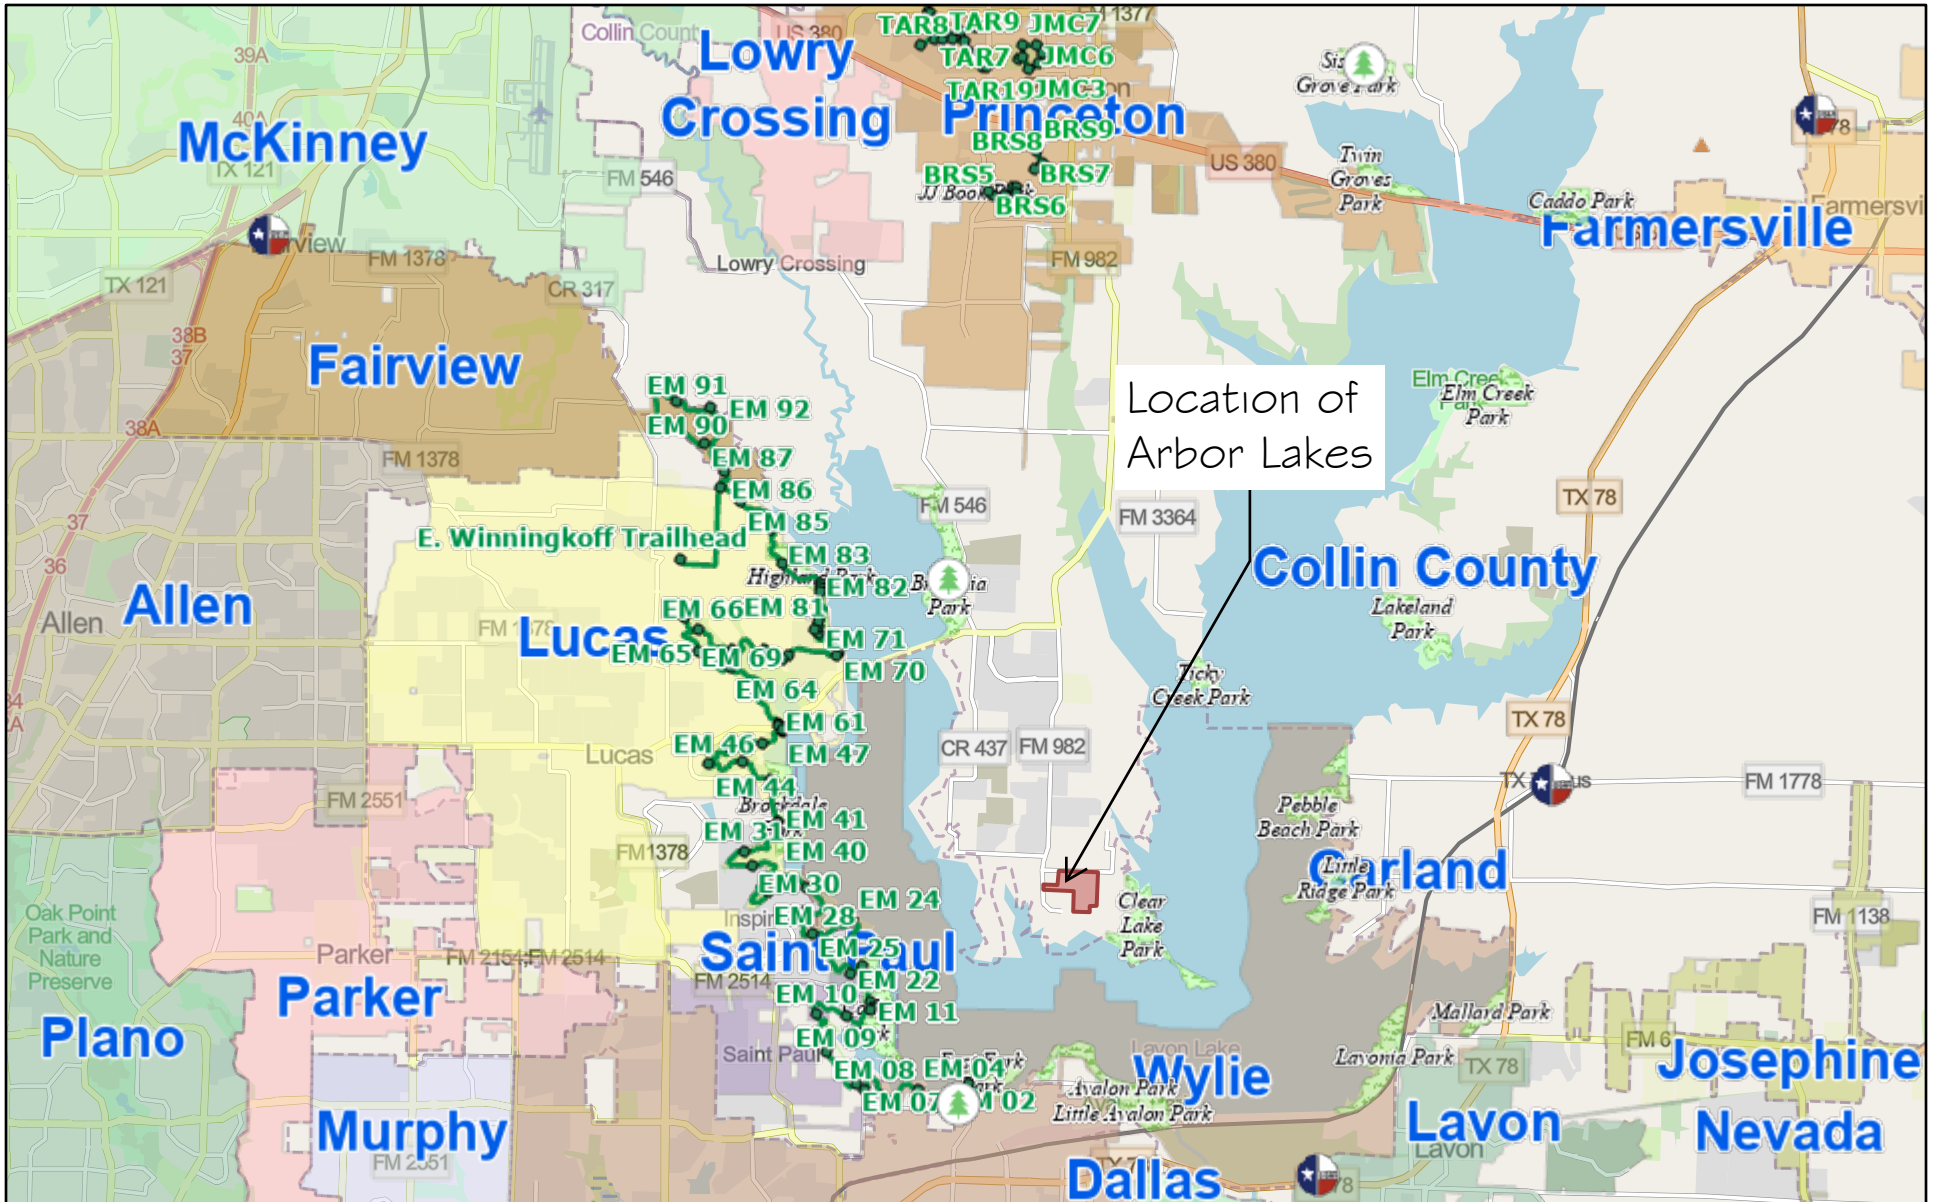

ARBOR LAKES 1A & 1B

Arbor Lakes phases 1A & 1B are located on FM 982 approximately 8.2 miles south of the City of Princeton.

Map data © OpenStreetMap contributors, Microsoft, Facebook, Inc. and its affiliates, Esri Community Maps contributors, Map layer by Esri