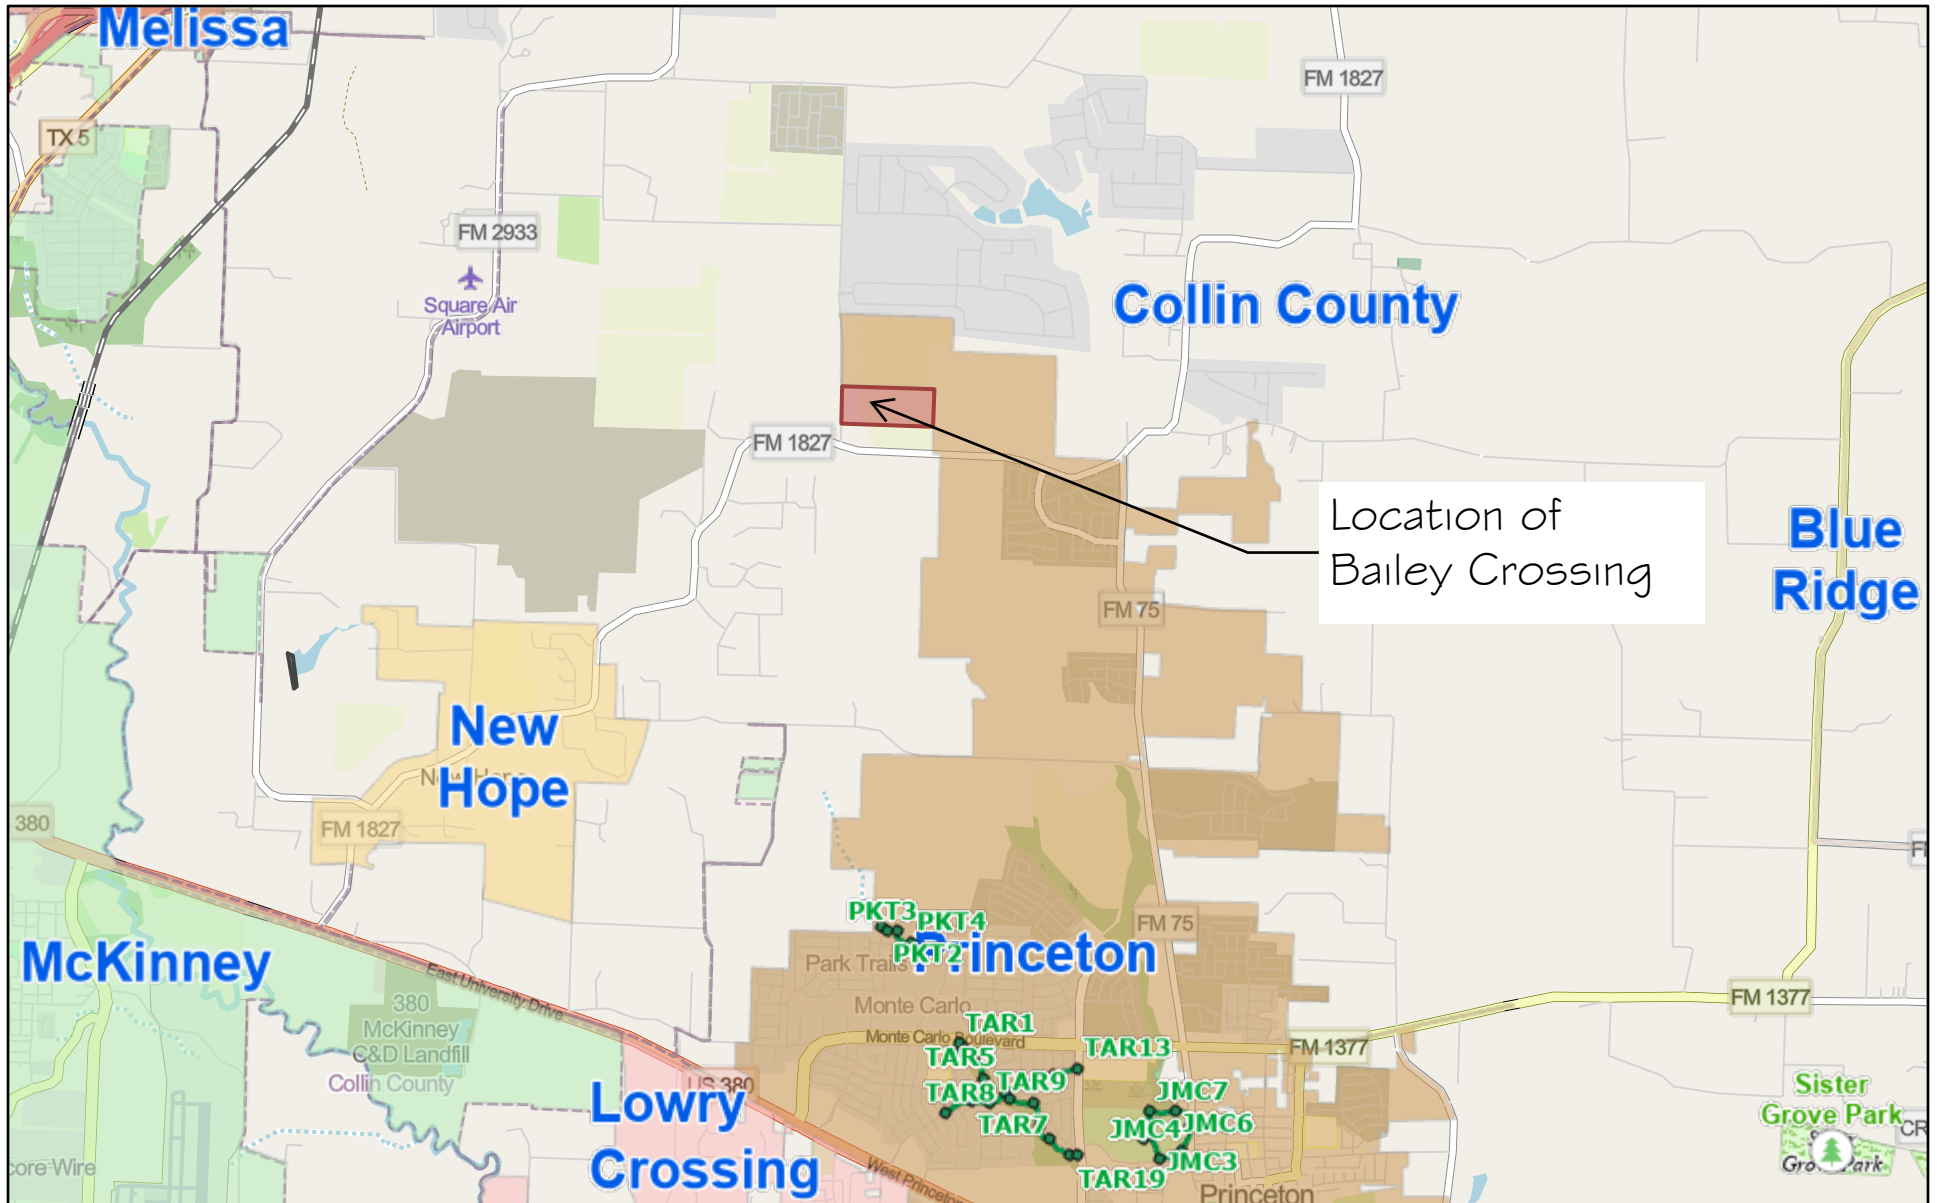

# BAILEY CROSSING

Bailey Crossing is located on CR 412 just north of FM 1827, approximately 3.8 miles north west of the city of Princeton.

Map data © OpenStreetMap contributors, Microsoft, Facebook, Inc. and its affiliates, Esri Community Maps contributors, Map layer by Esri