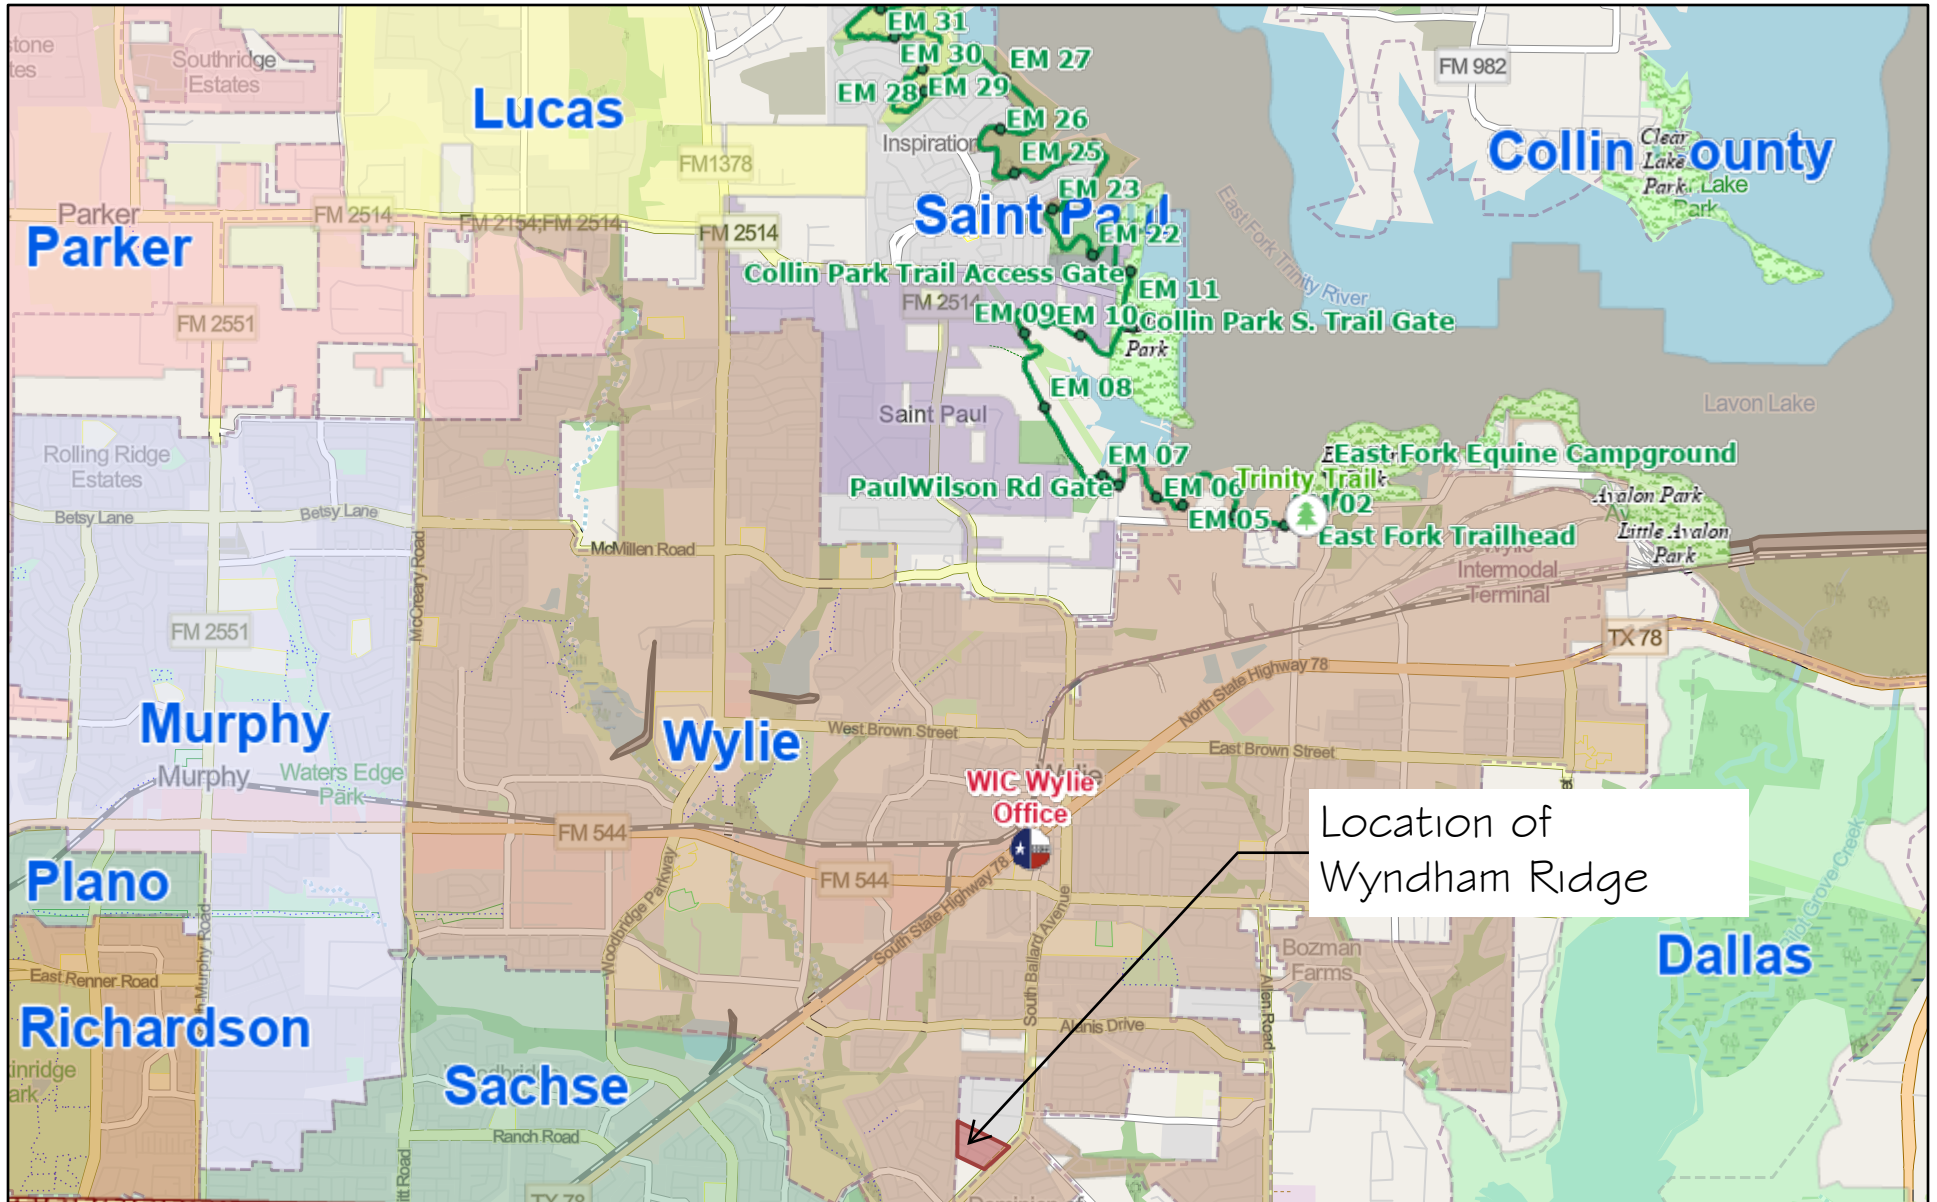

WYNDHAM RIDGE

Wyndham Ridge is located along Sachse Rd, approximately 1.5 miles south of the city of Wylie.

Map data © OpenStreetMap contributors, Microsoft, Facebook, Inc. and its affiliates, Esri Community Maps contributors, Map layer by Esri