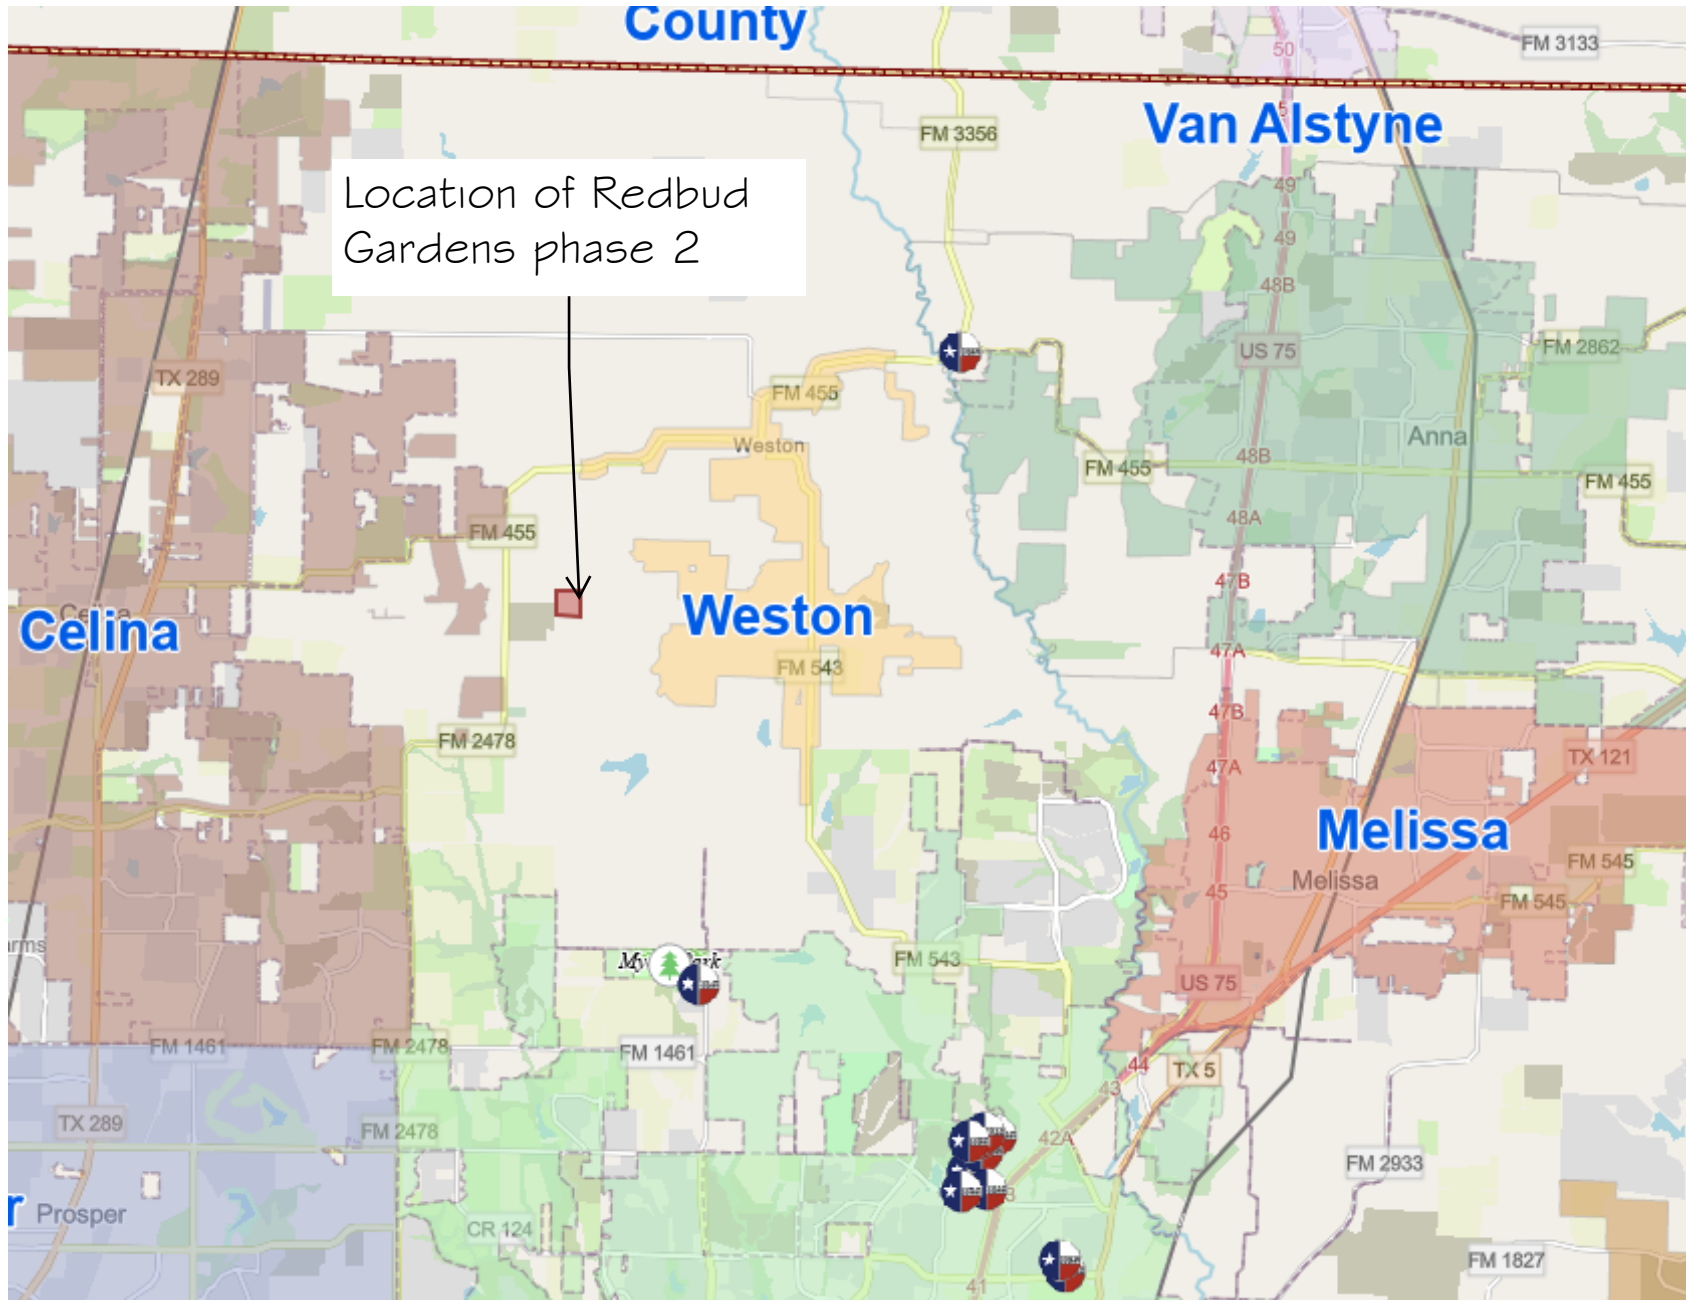

# REDBUD GARDENS PHASE 2

Redbud Gardens phase 2 is located along CR 171 approximately 2.5 miles south west of the City of Weston.