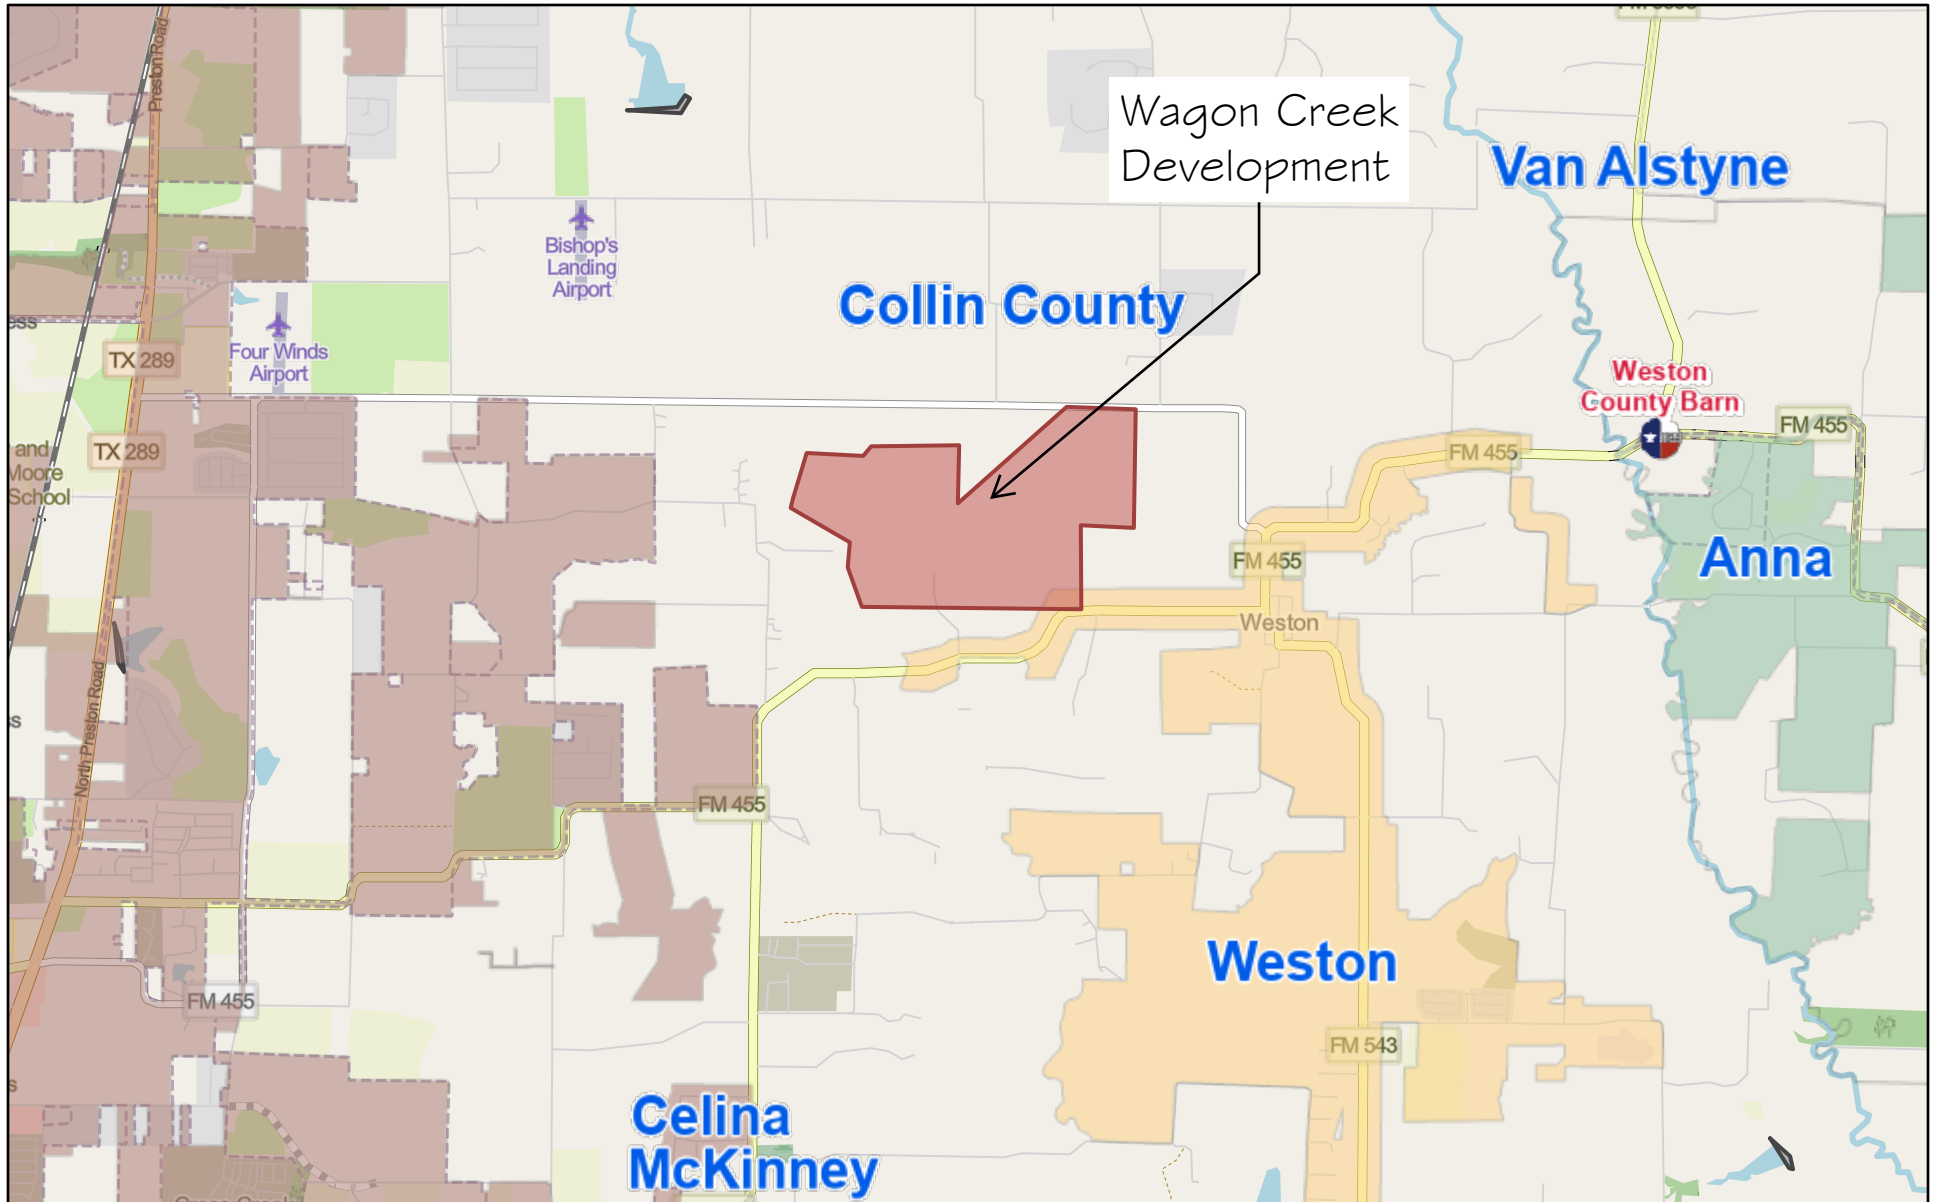

WAGON CREEK

Wagon Creek is located along CR 134 approximately 1.2 miles north west of the City of Weston.

Map data © OpenStreetMap contributors, Microsoft, Facebook, Inc. and its affiliates, Esri Community Maps contributors, Map layer by Esri