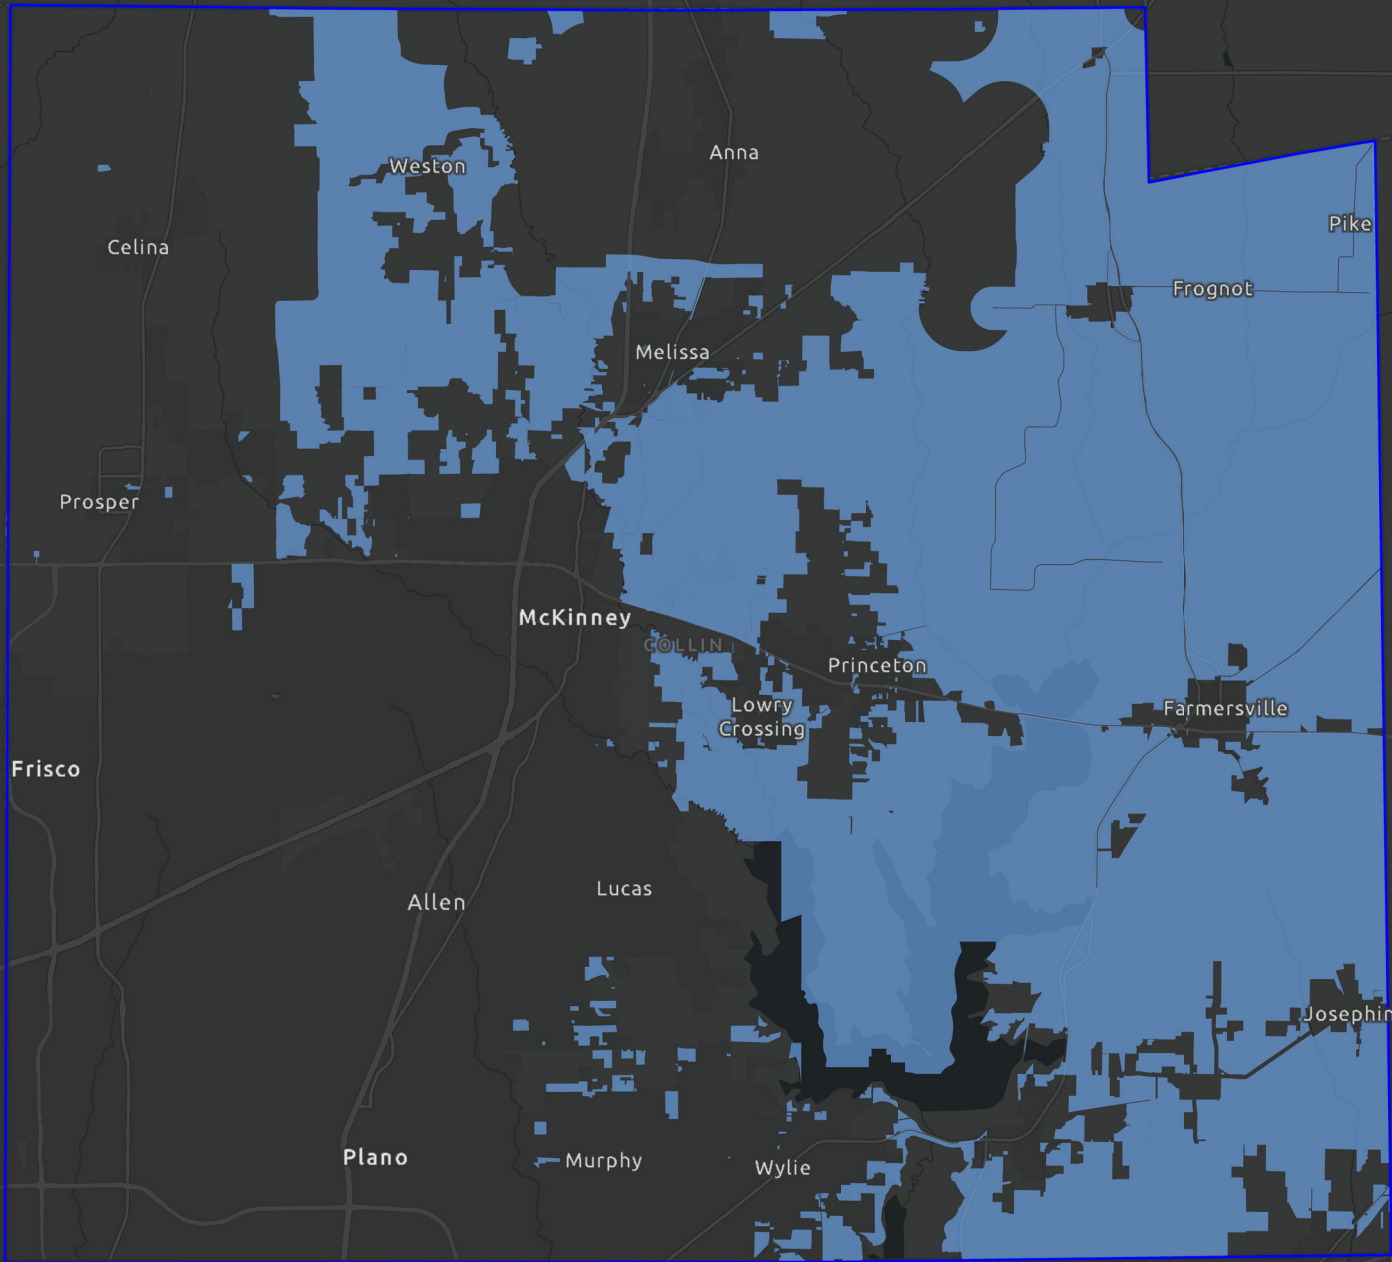

Exhibit A

Howe
Mound
Gunter
Van Alstyne
Trenton
Leo
Weston
Anna
Pike
Celina
Frognot
Prosper
Melissa
McKinney
Princeton
Lowry Crossing
Farmersville
Frisco
Allen
Lucas
Pleasant Valley
Josephine
Plano
Murphy
Wylie
Royse City
Sachse
Rockwall
Fate
Addison
Richardson
Garland
Rowlett
Munson
University Park
Highland Park
Lake Ray Hubbard
Heath