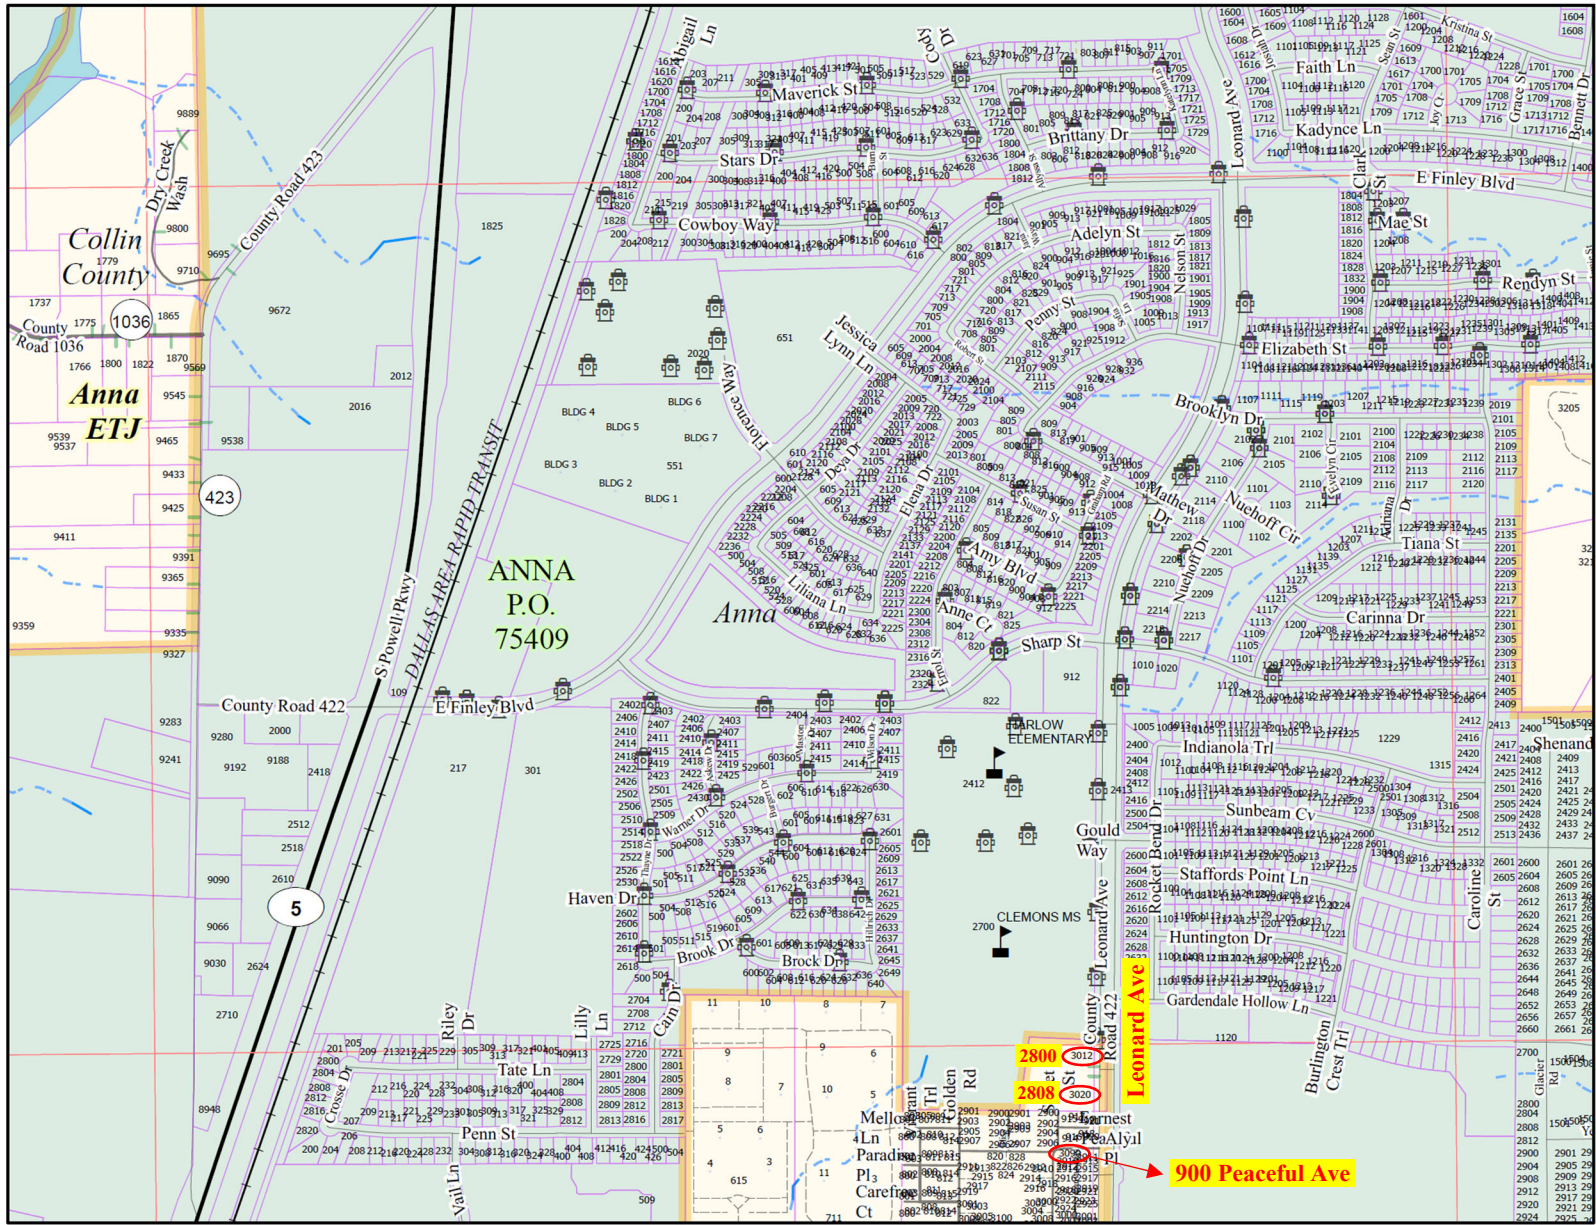

Farm to Market

County Road

Legend

- Map Boundary
- Asphalt/Concrete
- Rock
- Dirt
- Private/Urban
- County Line
- Rail
- CCAD Parcel
- Rural MSAG
- 75069 Zip Code
- Anna City ETJ
- UMBs
- Fire Hydrant

17H2	17J3	17J2
16H1	16J4	16J1
16H2	16J3	16J2

This map is a graphic representation of Collin County and should only be used for illustrative purposes. In no way should this map be used to settle any boundary dispute or locational conflict.

## Collin County Road Atlas

16J4

11/14/2025