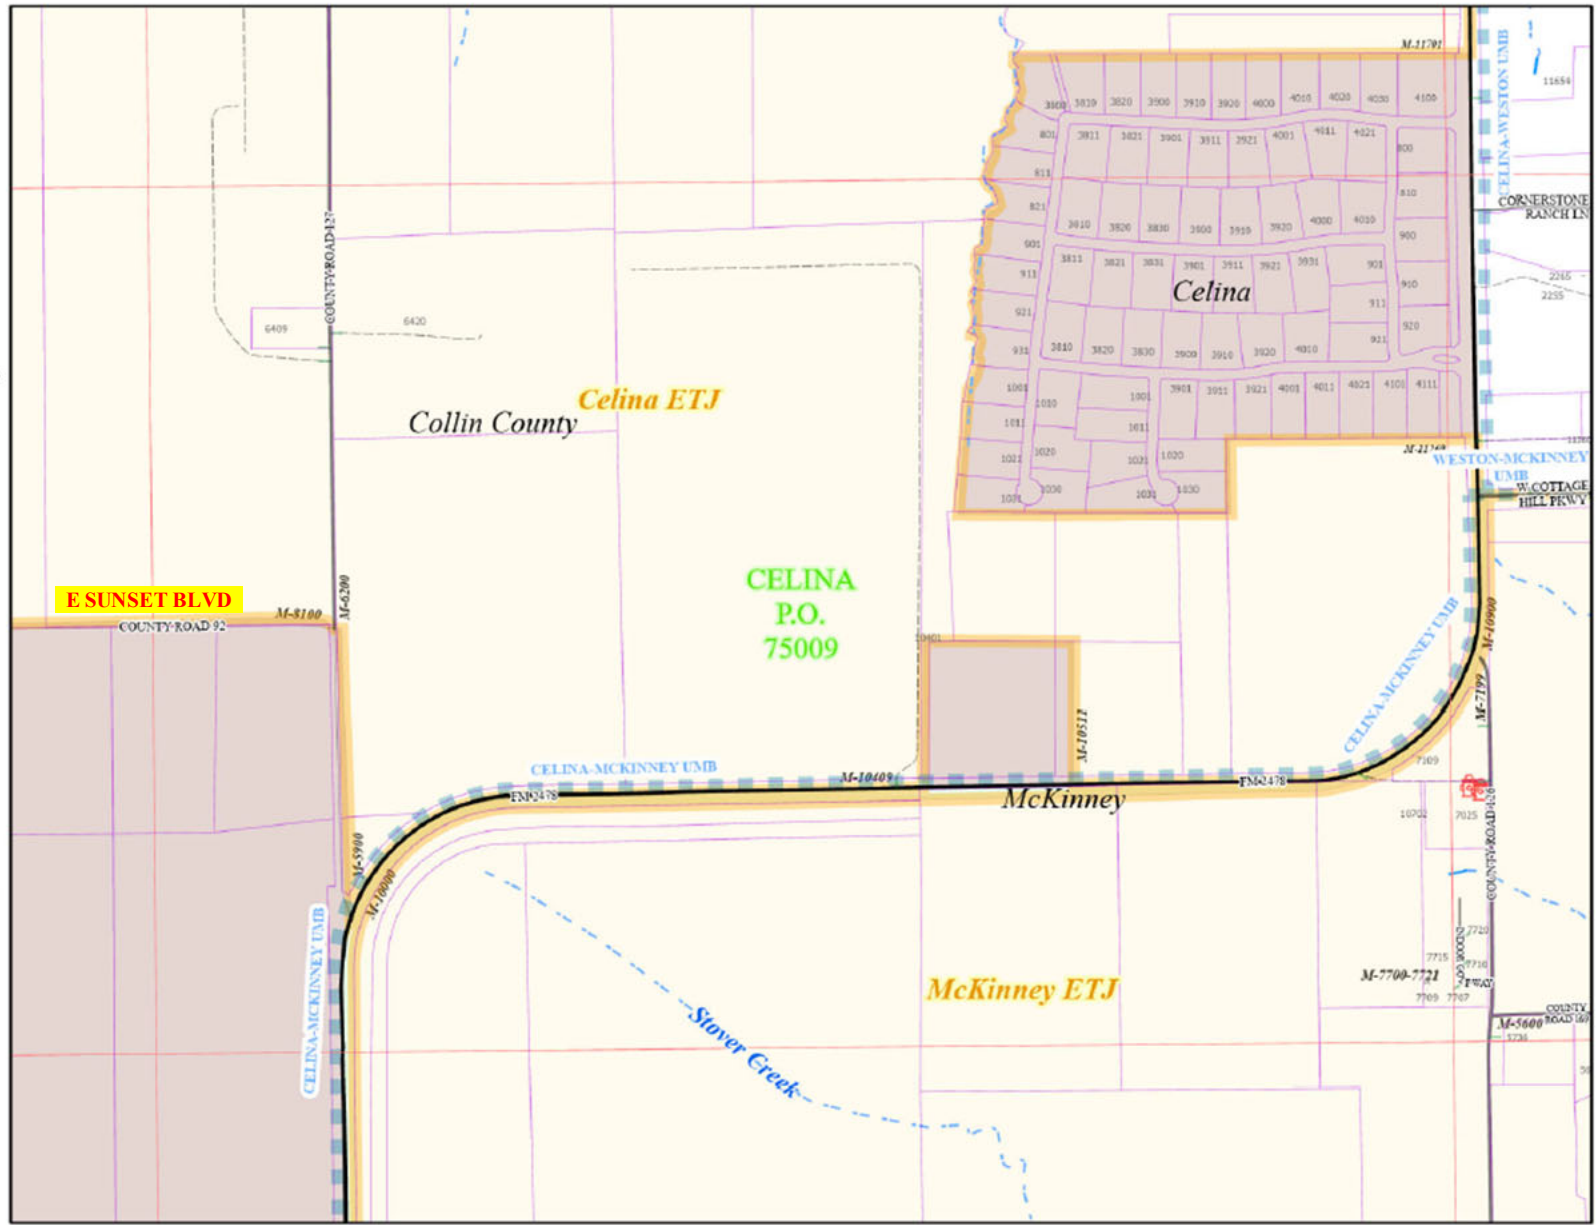

- Legend**
- Map Boundary
 - Asphalt/Concrete
 - Rock
 - Dirt
 - Private/Urban
 - County Line
 - Rail
 - CCAD Parcel
 - M-1400 Rural MSAG
 - 75069 Zip Code
 - Anna City ETJ
 - UMBs
 - Fire Hydrant

- Road Shields**
- Interstate
 - US Hwy
 - State Hwy
 - Business/Spur
 - Farm to Market
 - County Road

16D3	16D2	16E3
15D4	15D1	15E4
15D3	15D2	15E3

This map is a graphic representation of Collin County and should only be used for illustrative purposes. In no way should this map be used to settle any boundary dispute or locational conflict.

Collin County Road Atlas
15D1
 3/6/2025