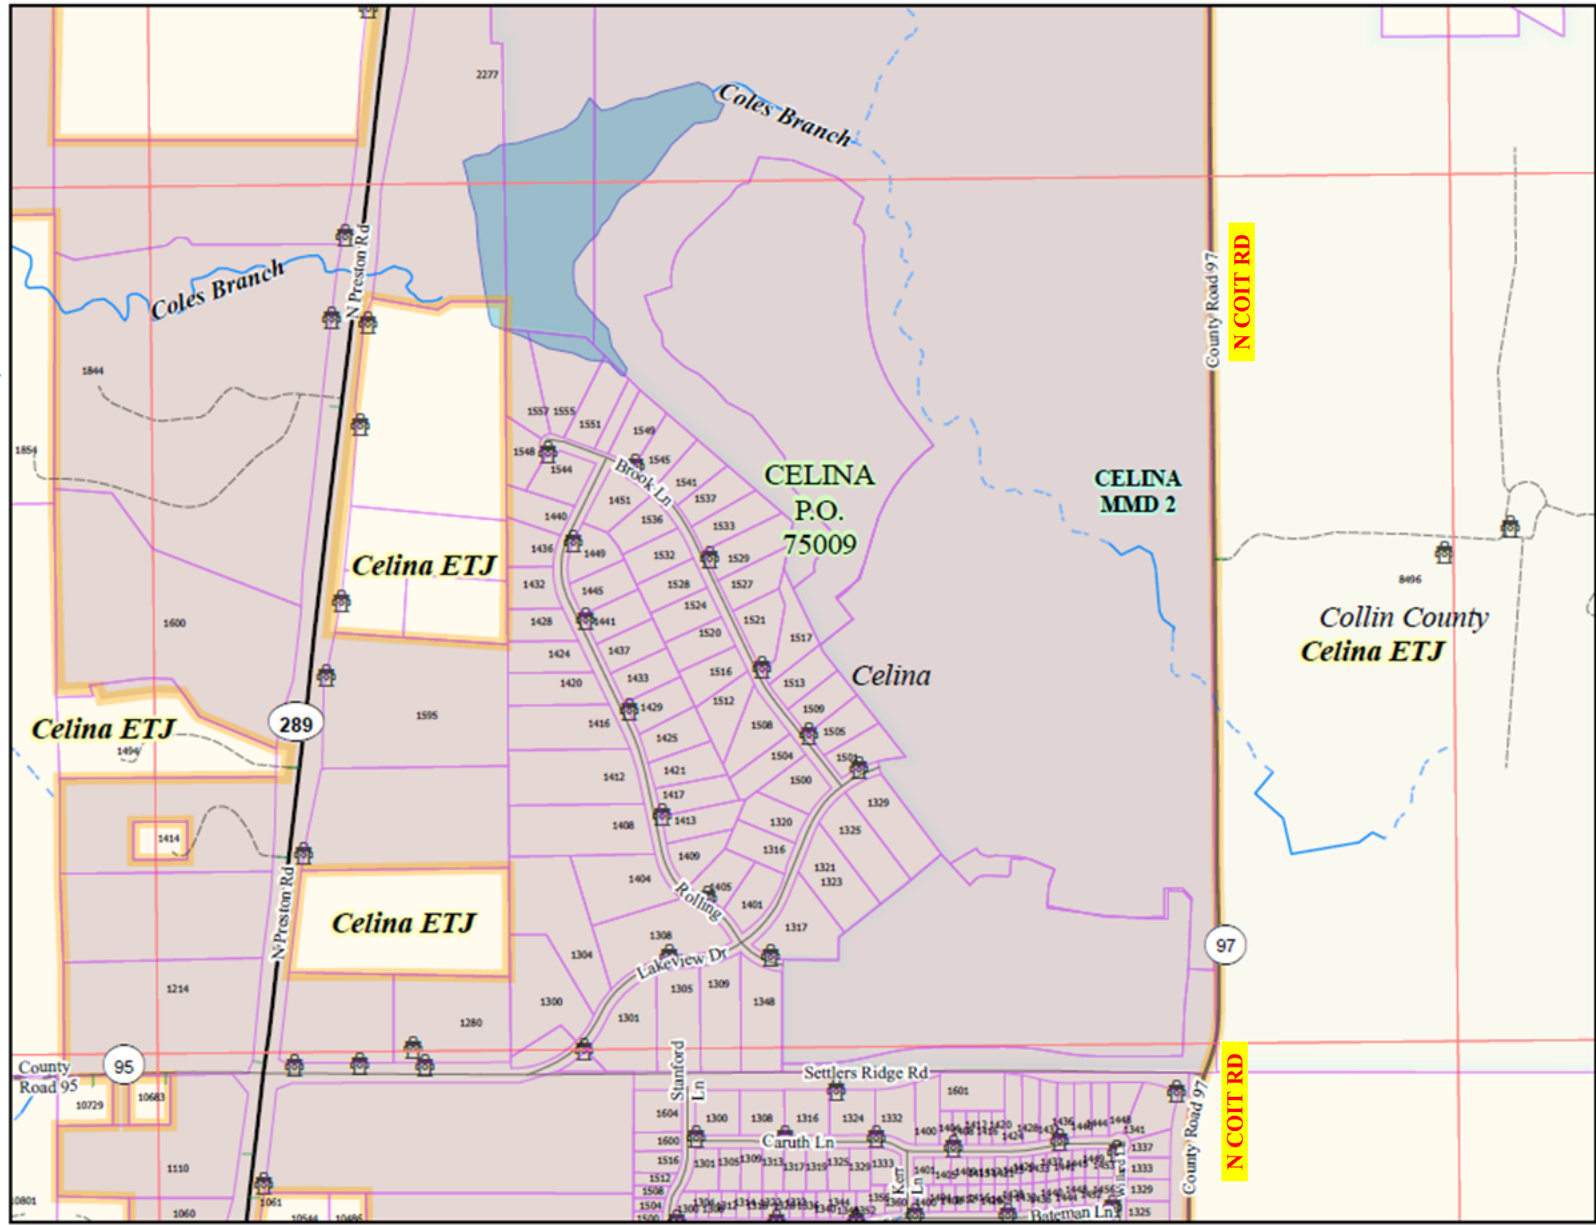

Legend

- Map Boundary
- Asphalt/Concrete
- Rock
- Dirt
- Private/Urban
- County Line
- Rail
- CCAD Parcel
- M-1400 Rural MSAG
- 75069 Zip Code
- Anna City ETJ
- UMBs
- Fire Hydrant

IT/GIS

Road Shields

- Interstate
- US Hwy
- State Hwy
- Business/Spur
- Farm to Market
- County Road

17C4	17C1	17D4
17C3	17C2	17D3
16C4	16C1	16D4

This map is a graphic representation of Collin County and should only be used for illustrative purposes. In no way should this map be used to settle any boundary dispute or locational conflict.

**Collin County
Road Atlas
17C2**

9/29/2025