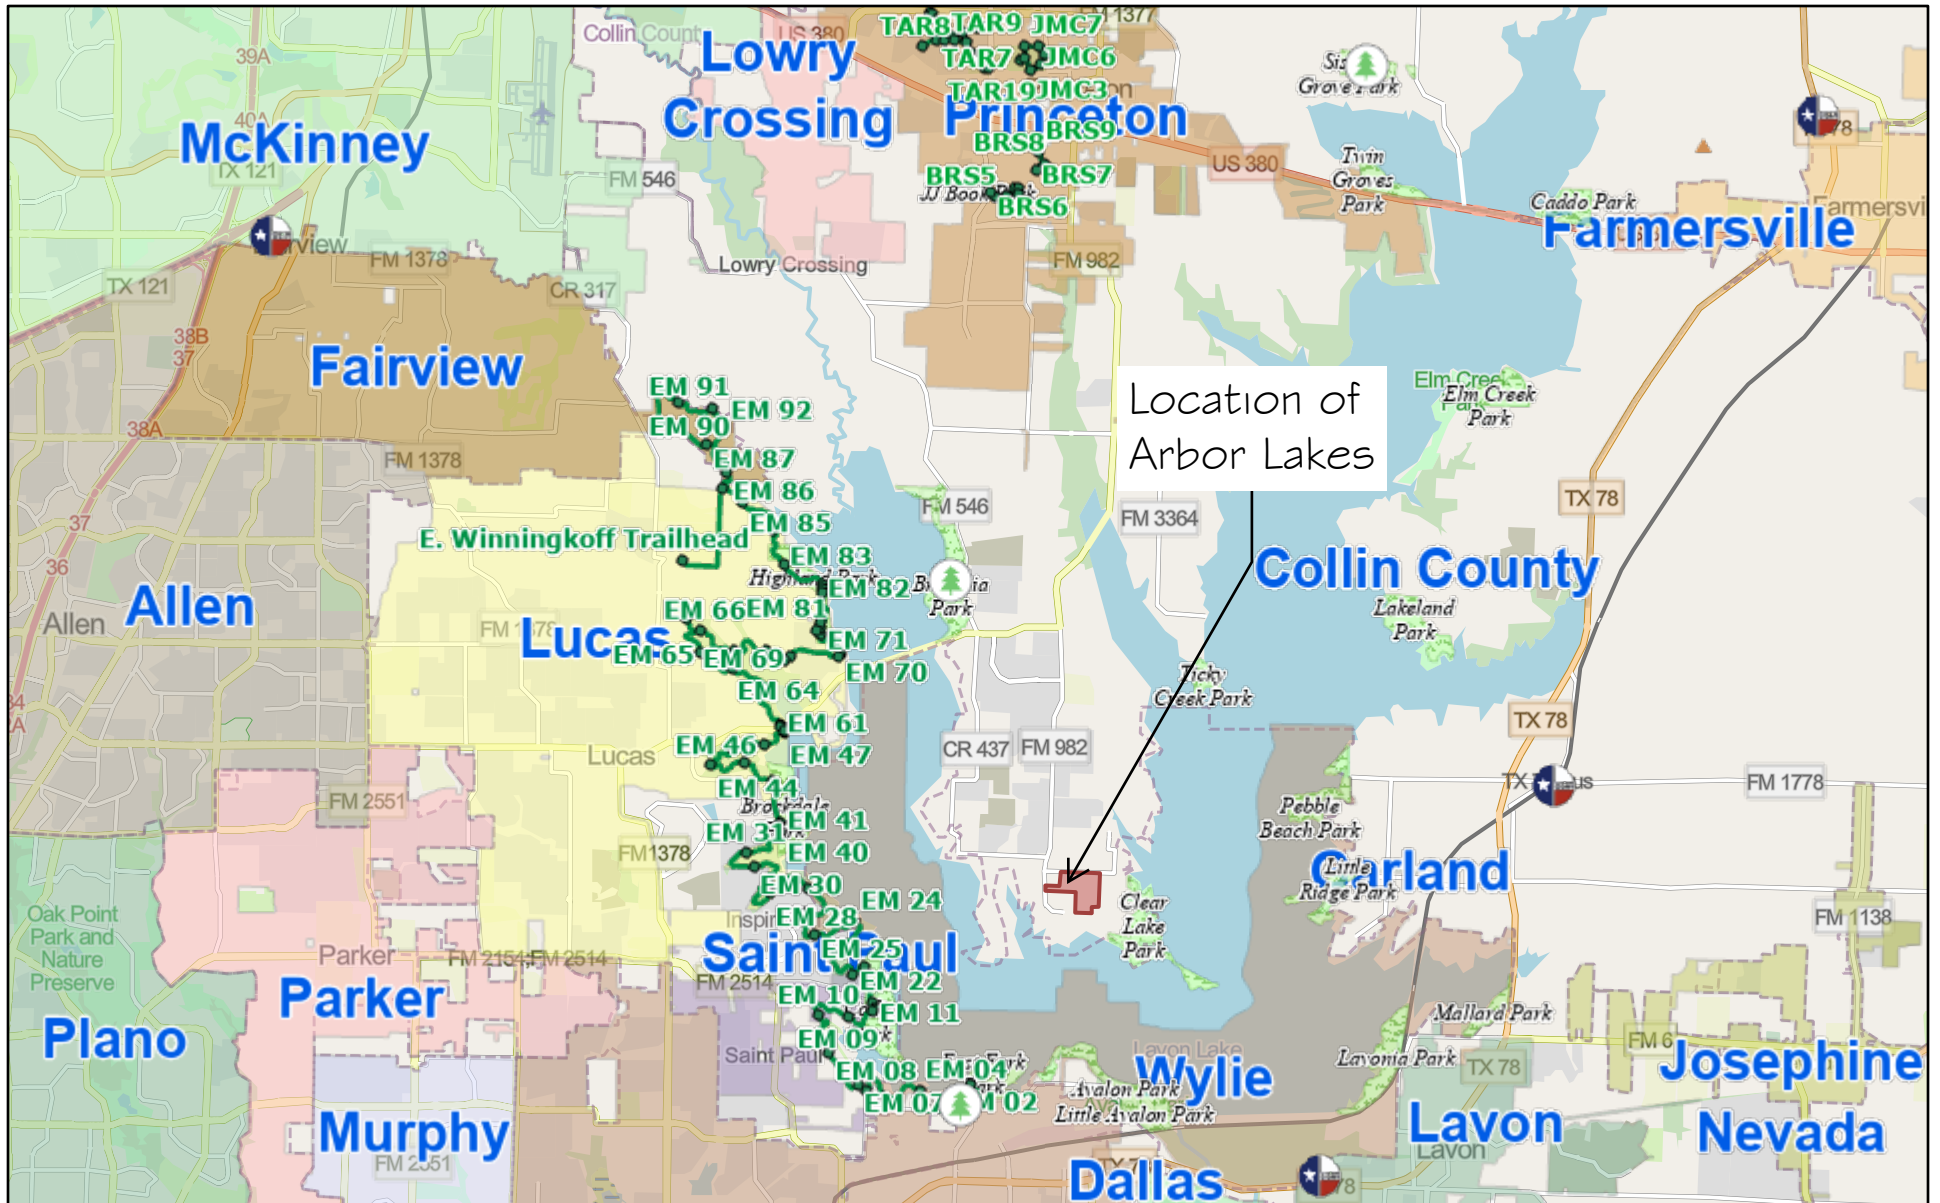

# ARBOR LAKES

Arbor Lakes is located on FM 982 approximately 8.2 miles south of the City of Princeton.

Map data © OpenStreetMap contributors, Microsoft, Facebook, Inc. and its affiliates, Esri Community Maps contributors, Map layer by Esri